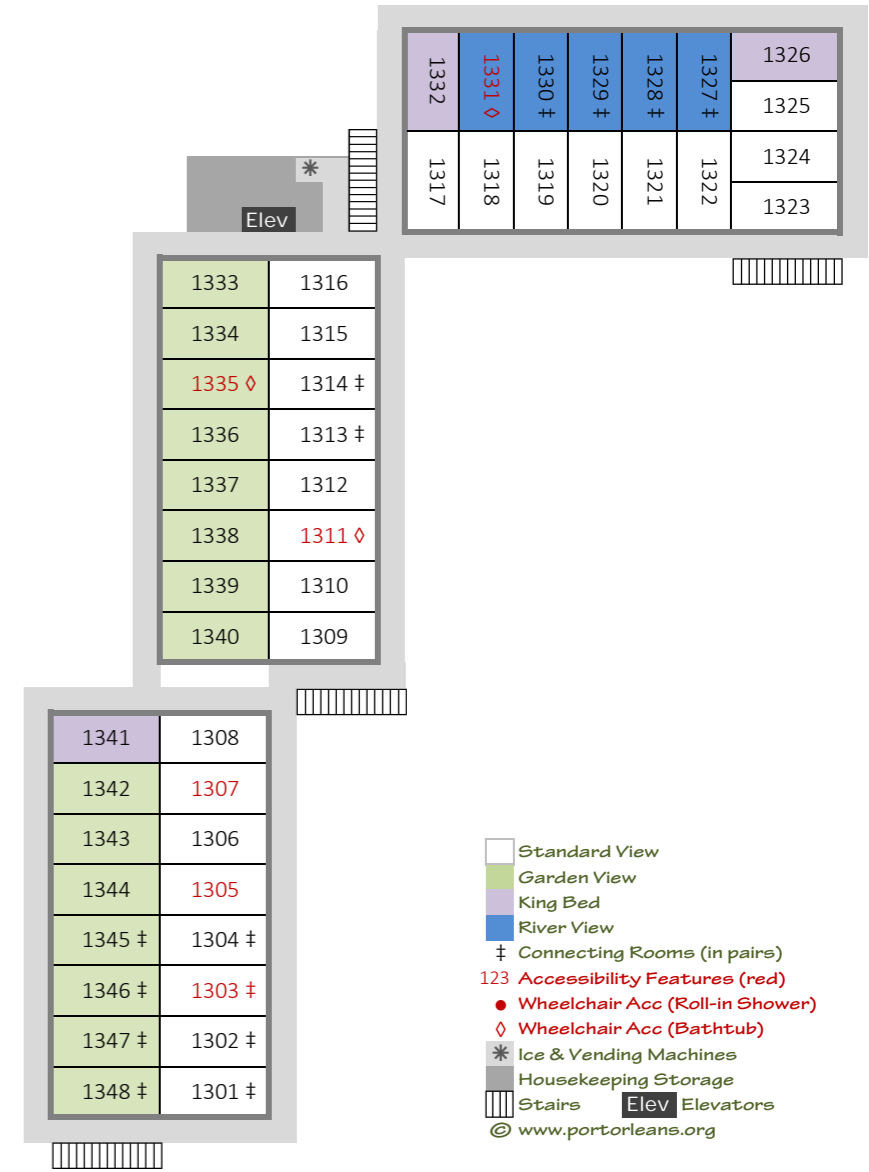

Disney's Port Orleans Resort - French Quarter
Building 1 - First Floor (ground)

Disney's Port Orleans Resort - French Quarter
Building 1 - Second Floor

Disney's Port Orleans Resort - French Quarter
Building 1 - Third Floor

Disney's Port Orleans Resort - French Quarter
Building 2 - First Floor (ground)

Disney's Port Orleans Resort - French Quarter
Building 2 - Second Floor

Disney's Port Orleans Resort - French Quarter
Building 2 - Third Floor

Port Orleans French Quarter - Room Quantity Breakdowns

Room Category / Building	1	2	3	4	5	6	7	Total	Connecting
Standard View	75	0	57	50	0	0	66	248	73
Garden View	45	97	80	84	95	66	51	518	256
King Bed	9	9	7	10	9	9	6	59	13
Swimming Pool View	0	20	0	0	16	0	0	36	34
River View	15	18	0	0	24	69	21	147	88
Total Rooms	144	144	144	144	144	144	144	1008	464
Wheelchair, with Roll-in Shower	3	2	2	2	2	0	0	11	0
Wheelchair, with Accessible Bathtub	7	3	3	4	4	0	0	21	1
Other Accessible Room Types	8	7	8	11	12	7	0	53	26
Total Accessible Rooms	18	12	13	17	18	7	0	85	27