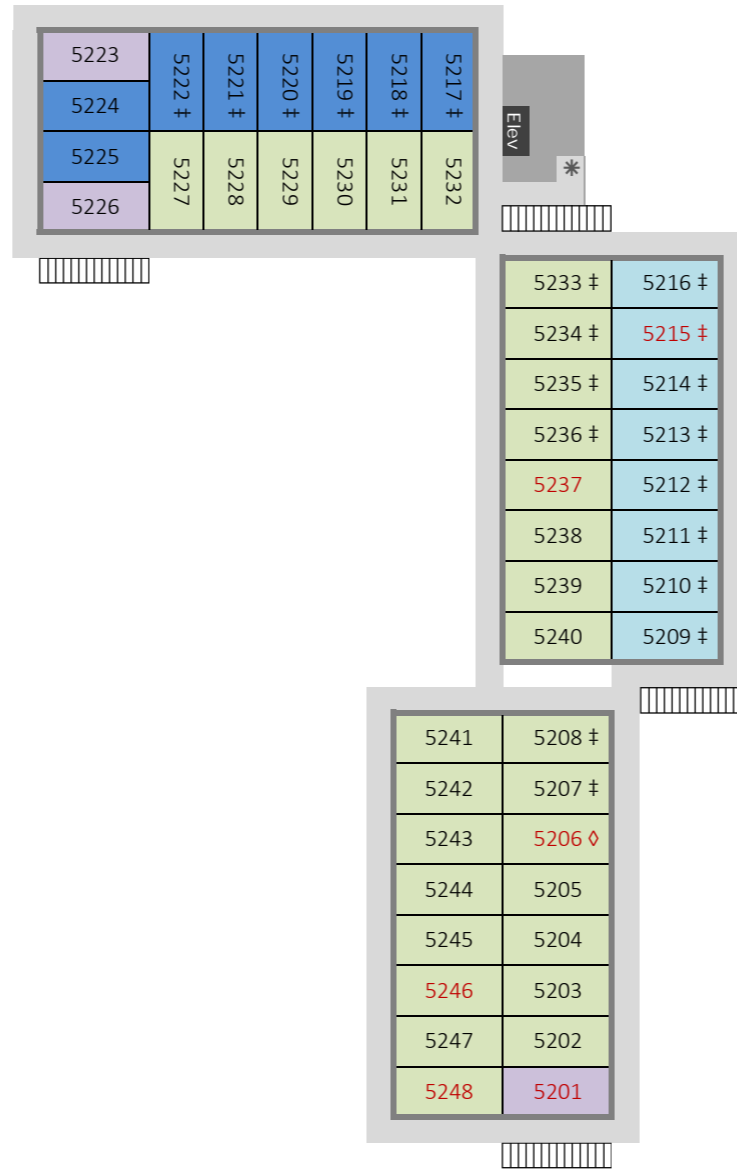

Disney's Port Orleans Resort - French Quarter
Building 5 - Second Floor