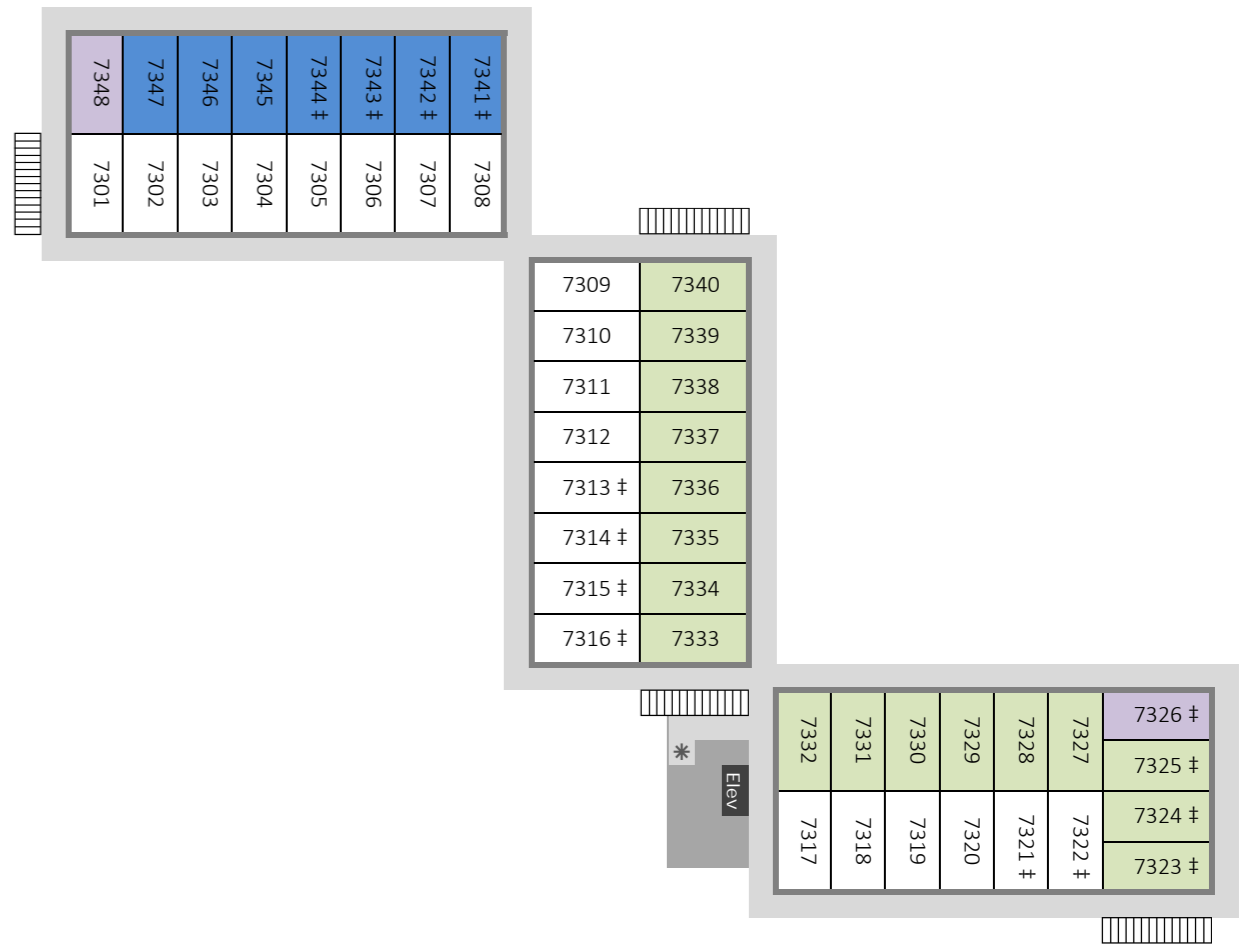

Disney's Port Orleans Resort - French Quarter
Building 5 - First Floor (ground)

Disney's Port Orleans Resort - French Quarter
Building 5 - Second Floor

Disney's Port Orleans Resort - French Quarter
Building 5 - Third Floor

Disney's Port Orleans Resort - French Quarter
Building 6 - First Floor (ground)

Disney's Port Orleans Resort - French Quarter
Building 6 - Second Floor

Disney's Port Orleans Resort - French Quarter
Building 6 - Third Floor

Disney's Port Orleans Resort - French Quarter
Building 7 - First Floor (ground)

Disney's Port Orleans Resort - French Quarter
Building 7 - Second Floor

Disney's Port Orleans Resort - French Quarter
Building 7 - Third Floor

Port Orleans French Quarter - Room Quantity Breakdowns

Room Category / Building	1	2	3	4	5	6	7	Total	Connecting
Standard View	75	0	57	50	0	0	66	248	73
Garden View	45	97	80	84	95	66	51	518	256
King Bed	9	9	7	10	9	9	6	59	13
Swimming Pool View	0	20	0	0	16	0	0	36	34
River View	15	18	0	0	24	69	21	147	88
Total Rooms	144	144	144	144	144	144	144	1008	464
Wheelchair, with Roll-in Shower	3	2	2	2	2	0	0	11	0
Wheelchair, with Accessible Bathtub	7	3	3	4	4	0	0	21	1
Other Accessible Room Types	8	7	8	11	12	7	0	53	26
Total Accessible Rooms	18	12	13	17	18	7	0	85	27