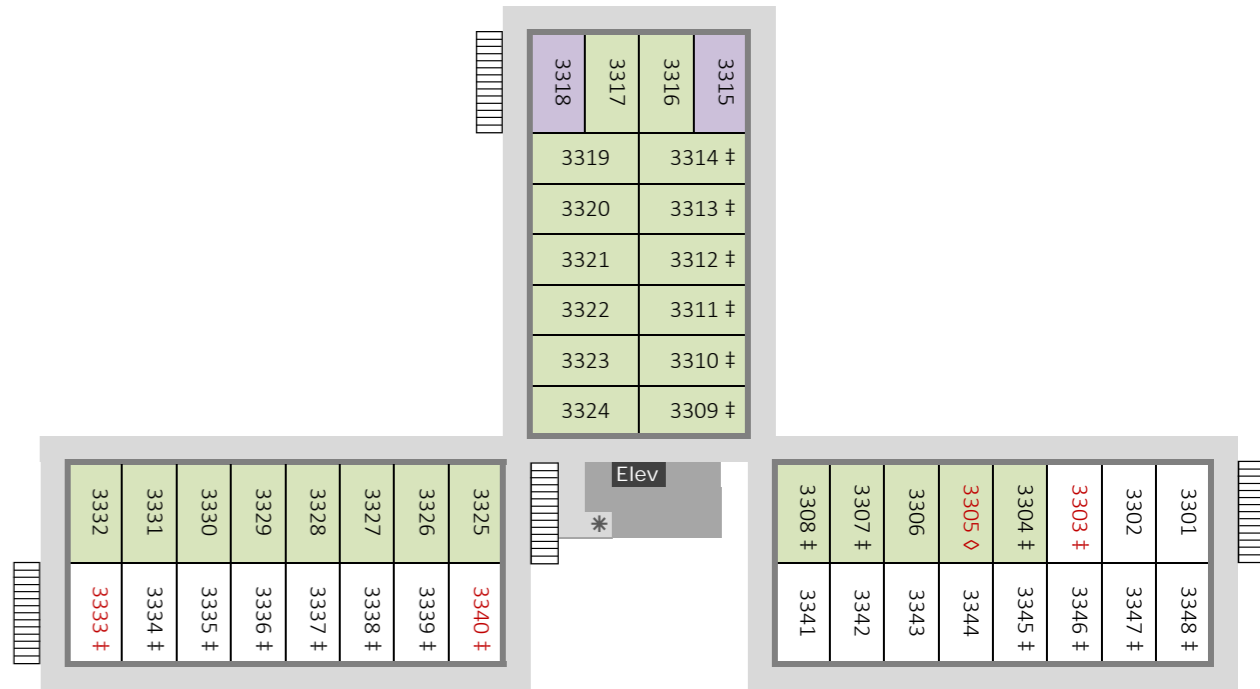

Disney's Port Orleans Resort - French Quarter
Building 1 - First Floor (ground)

Disney's Port Orleans Resort - French Quarter
Building 1 - Second Floor

Disney's Port Orleans Resort - French Quarter
Building 1 - Third Floor

Disney's Port Orleans Resort - French Quarter
Building 2 - First Floor (ground)

Disney's Port Orleans Resort - French Quarter
Building 2 - Second Floor

Disney's Port Orleans Resort - French Quarter
Building 2 - Third Floor

Disney's Port Orleans Resort - French Quarter
Building 3 - First Floor (ground)

Disney's Port Orleans Resort - French Quarter
Building 3 - Second Floor

Disney's Port Orleans Resort - French Quarter
Building 3 - Third Floor

Port Orleans French Quarter - Room Quantity Breakdowns

Room Category / Building	1	2	3	4	5	6	7	Total	Connecting
Standard View	75	0	57	50	0	0	66	248	73
Garden View	45	97	80	84	95	66	51	518	256
King Bed	9	9	7	10	9	9	6	59	13
Swimming Pool View	0	20	0	0	16	0	0	36	34
River View	15	18	0	0	24	69	21	147	88
Total Rooms	144	144	144	144	144	144	144	1008	464
Wheelchair, with Roll-in Shower	3	2	2	2	2	0	0	11	0
Wheelchair, with Accessible Bathtub	7	3	3	4	4	0	0	21	1
Other Accessible Room Types	8	7	8	11	12	7	0	53	26
Total Accessible Rooms	18	12	13	17	18	7	0	85	27