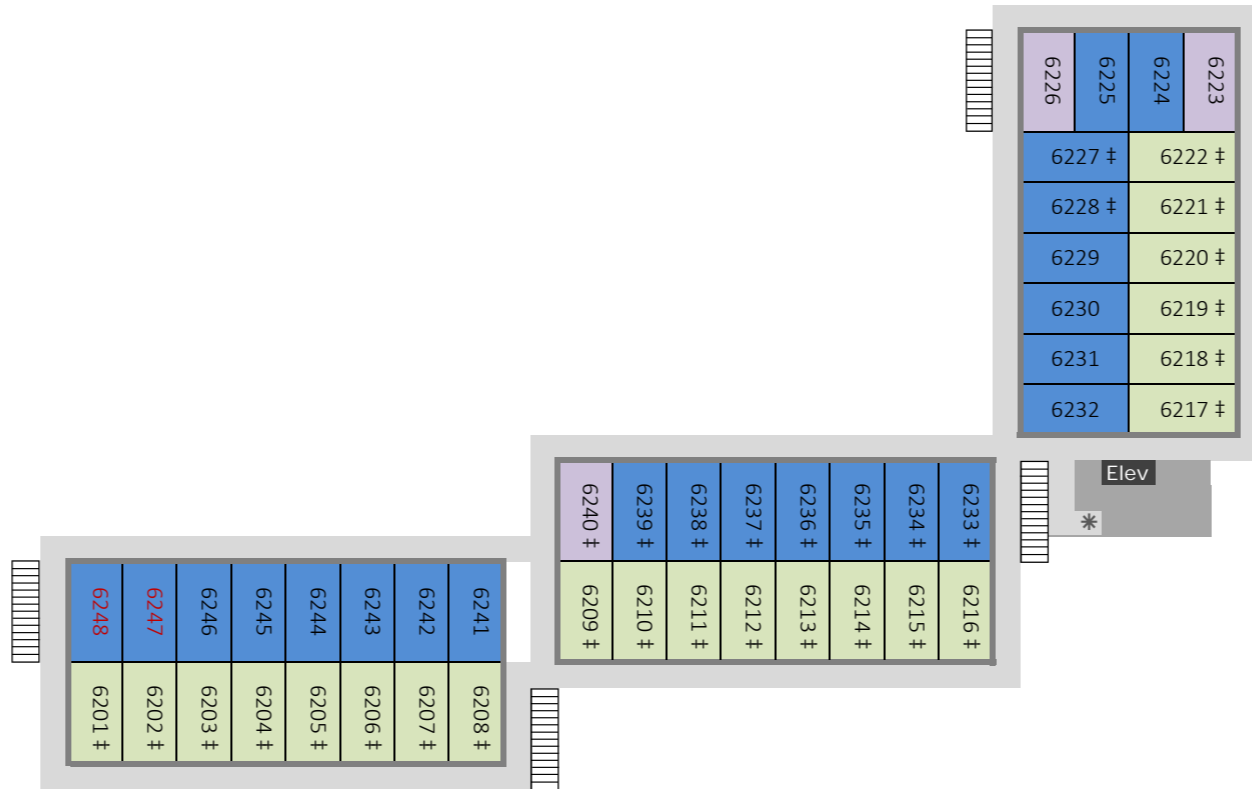

Disney's Port Orleans Resort - French Quarter
Building 6 - Second Floor