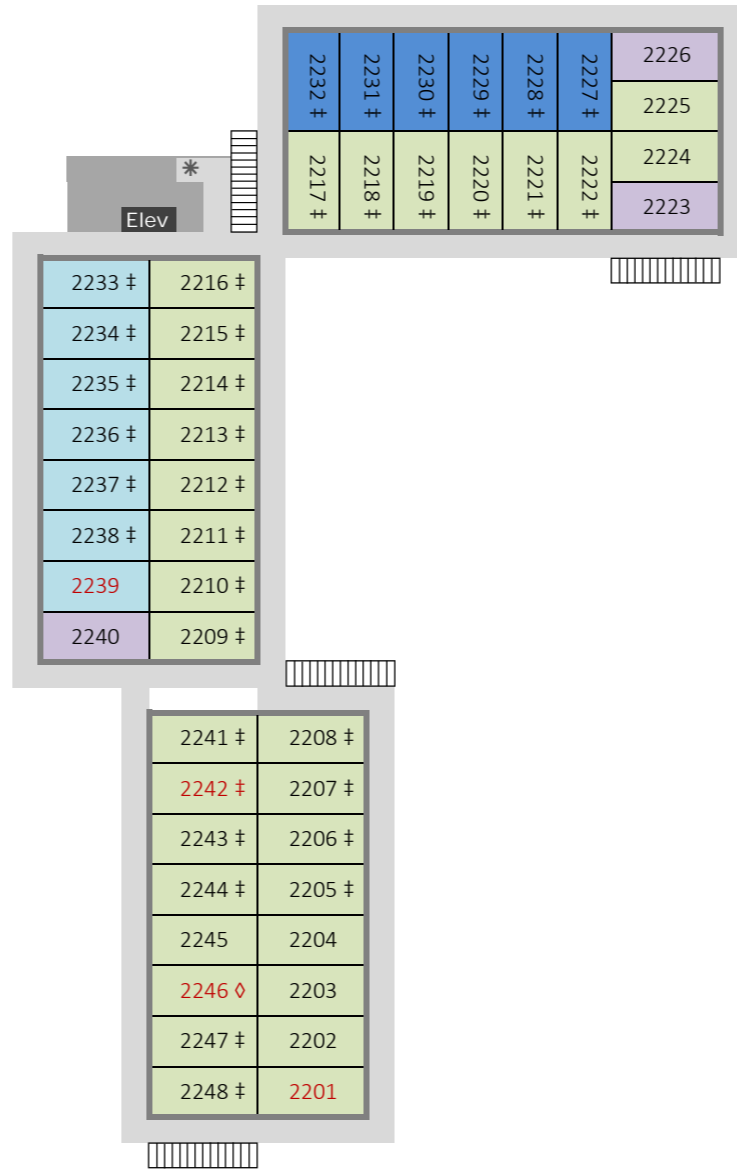

Disney's Port Orleans Resort - French Quarter
Building 1 - First Floor (ground)

Disney's Port Orleans Resort - French Quarter
Building 1 - Second Floor

Disney's Port Orleans Resort - French Quarter
Building 1 - Third Floor

Disney's Port Orleans Resort - French Quarter
Building 2 - First Floor (ground)

Disney's Port Orleans Resort - French Quarter
Building 2 - Second Floor

Disney's Port Orleans Resort - French Quarter
Building 2 - Third Floor

Port Orleans French Quarter - Room Quantity Breakdowns

Room Category / Building	1	2	3	4	5	6	7	Total	Connecting
Standard View	75	0	57	50	0	0	66	248	73
Garden View	45	97	80	84	95	66	51	518	256
King Bed	9	9	7	10	9	9	6	59	13
Swimming Pool View	0	20	0	0	16	0	0	36	34
River View	15	18	0	0	24	69	21	147	88
Total Rooms	144	144	144	144	144	144	144	1008	464
Wheelchair, with Roll-in Shower	3	2	2	2	2	0	0	11	0
Wheelchair, with Accessible Bathtub	7	3	3	4	4	0	0	21	1
Other Accessible Room Types	8	7	8	11	12	7	0	53	26
Total Accessible Rooms	18	12	13	17	18	7	0	85	27