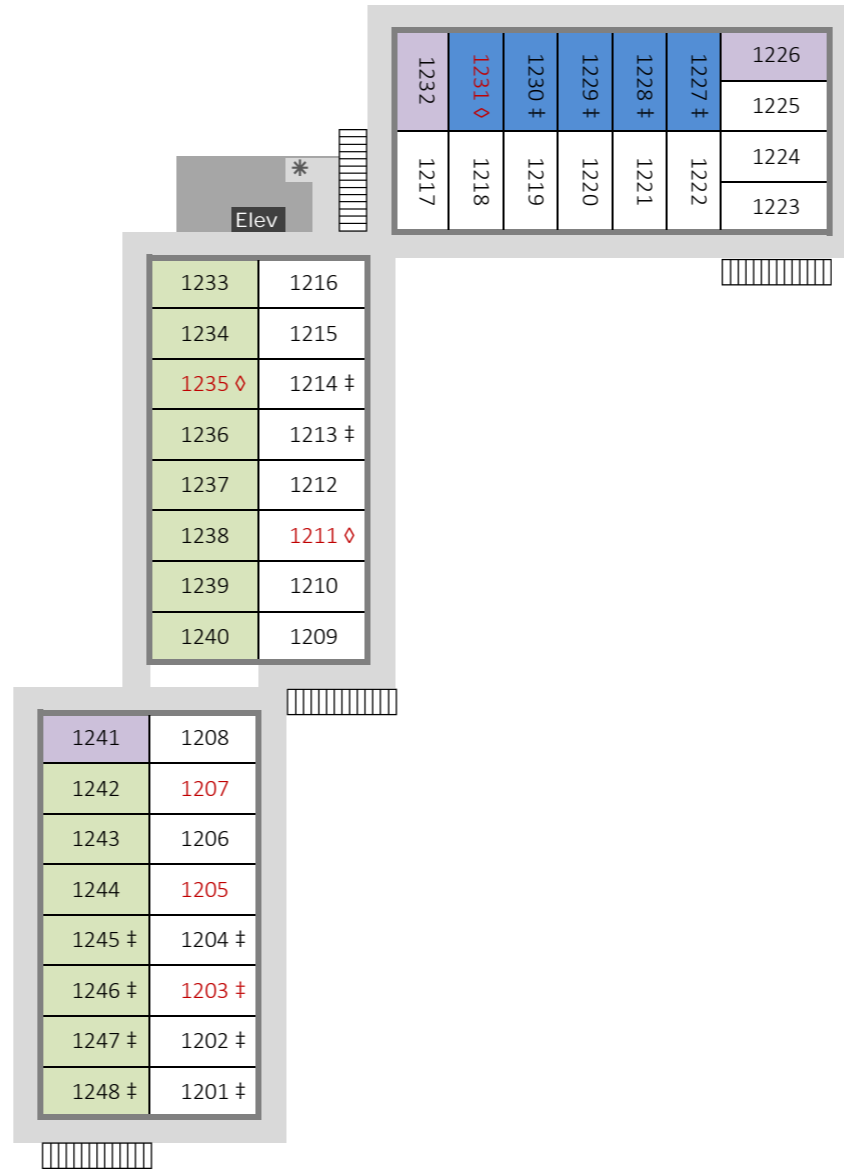

Disney's Port Orleans Resort - French Quarter
Building 1 - First Floor (ground)

Disney's Port Orleans Resort - French Quarter
Building 1 - Second Floor

Disney's Port Orleans Resort - French Quarter
Building 1 - Third Floor

Disney's Port Orleans Resort - French Quarter
Building 2 - First Floor (ground)

Disney's Port Orleans Resort - French Quarter
Building 2 - Second Floor

Disney's Port Orleans Resort - French Quarter
Building 2 - Third Floor

Port Orleans French Quarter - Room Quantity Breakdowns

Room Category / Building	1	2	3	4	5	6	7	Total	Connecting
Standard View	75	0	57	50	0	0	66	248	73
Garden View	45	97	80	84	95	66	51	518	256
King Bed	9	9	7	10	9	9	6	59	13
Swimming Pool View	0	20	0	0	16	0	0	36	34
River View	15	18	0	0	24	69	21	147	88
Total Rooms	144	144	144	144	144	144	144	1008	464
Wheelchair, with Roll-in Shower	3	2	2	2	2	0	0	11	0
Wheelchair, with Accessible Bathtub	7	3	3	4	4	0	0	21	1
Other Accessible Room Types	8	7	8	11	12	7	0	53	26
Total Accessible Rooms	18	12	13	17	18	7	0	85	27