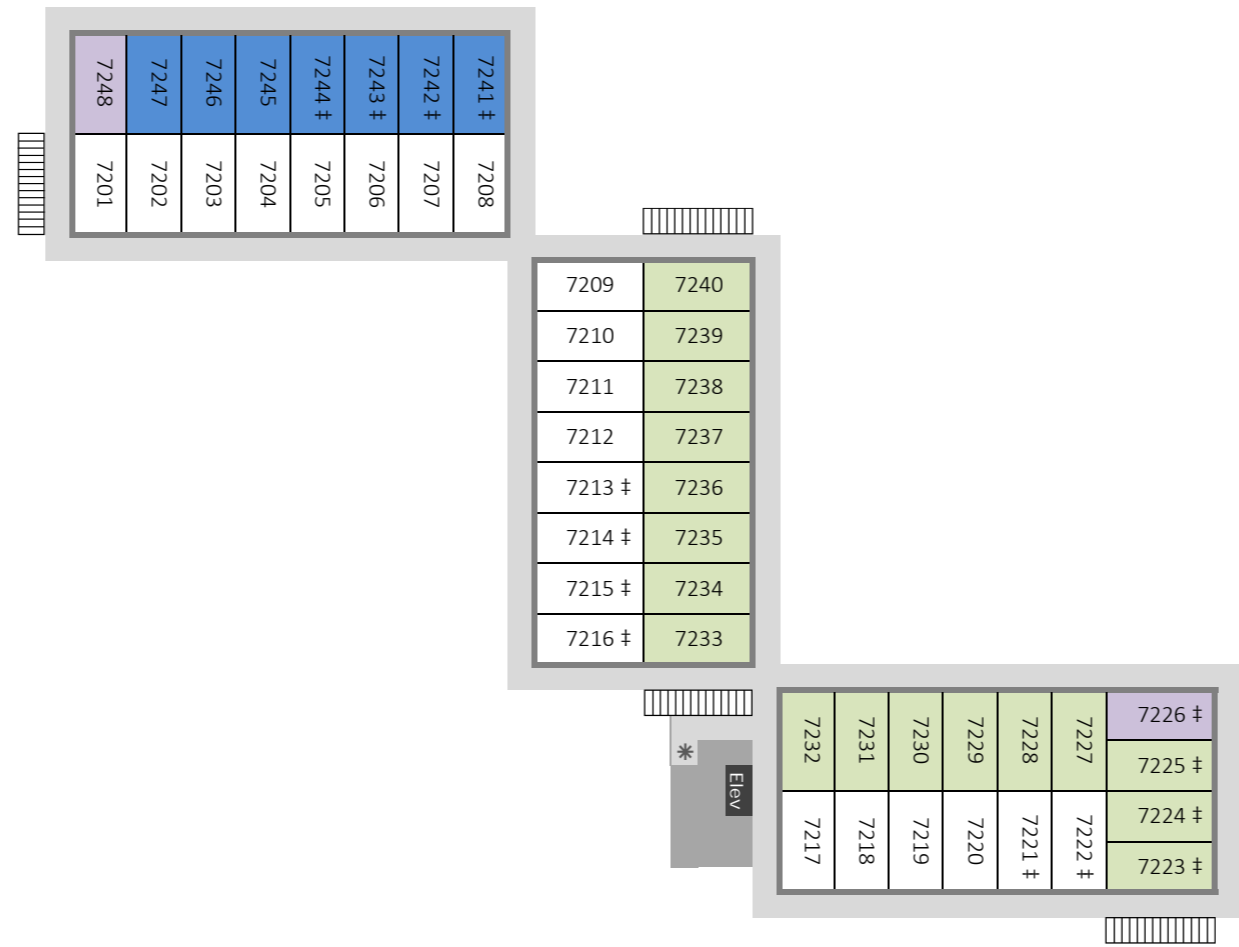

Disney's Port Orleans Resort - French Quarter
Building 5 - First Floor (ground)

Disney's Port Orleans Resort - French Quarter
Building 5 - Second Floor

Disney's Port Orleans Resort - French Quarter
Building 5 - Third Floor

Disney's Port Orleans Resort - French Quarter
Building 6 - First Floor (ground)

Disney's Port Orleans Resort - French Quarter
Building 6 - Second Floor

Disney's Port Orleans Resort - French Quarter
Building 6 - Third Floor

Disney's Port Orleans Resort - French Quarter
Building 7 - First Floor (ground)

Disney's Port Orleans Resort - French Quarter
Building 7 - Second Floor

Disney's Port Orleans Resort - French Quarter
Building 7 - Third Floor

Port Orleans French Quarter - Room Quantity Breakdowns

Room Category / Building	1	2	3	4	5	6	7	Total	Connecting
Standard View	75	0	57	50	0	0	66	248	73
Garden View	45	97	80	84	95	66	51	518	256
King Bed	9	9	7	10	9	9	6	59	13
Swimming Pool View	0	20	0	0	16	0	0	36	34
River View	15	18	0	0	24	69	21	147	88
Total Rooms	144	144	144	144	144	144	144	1008	464
Wheelchair, with Roll-in Shower	3	2	2	2	2	0	0	11	0
Wheelchair, with Accessible Bathtub	7	3	3	4	4	0	0	21	1
Other Accessible Room Types	8	7	8	11	12	7	0	53	26
Total Accessible Rooms	18	12	13	17	18	7	0	85	27