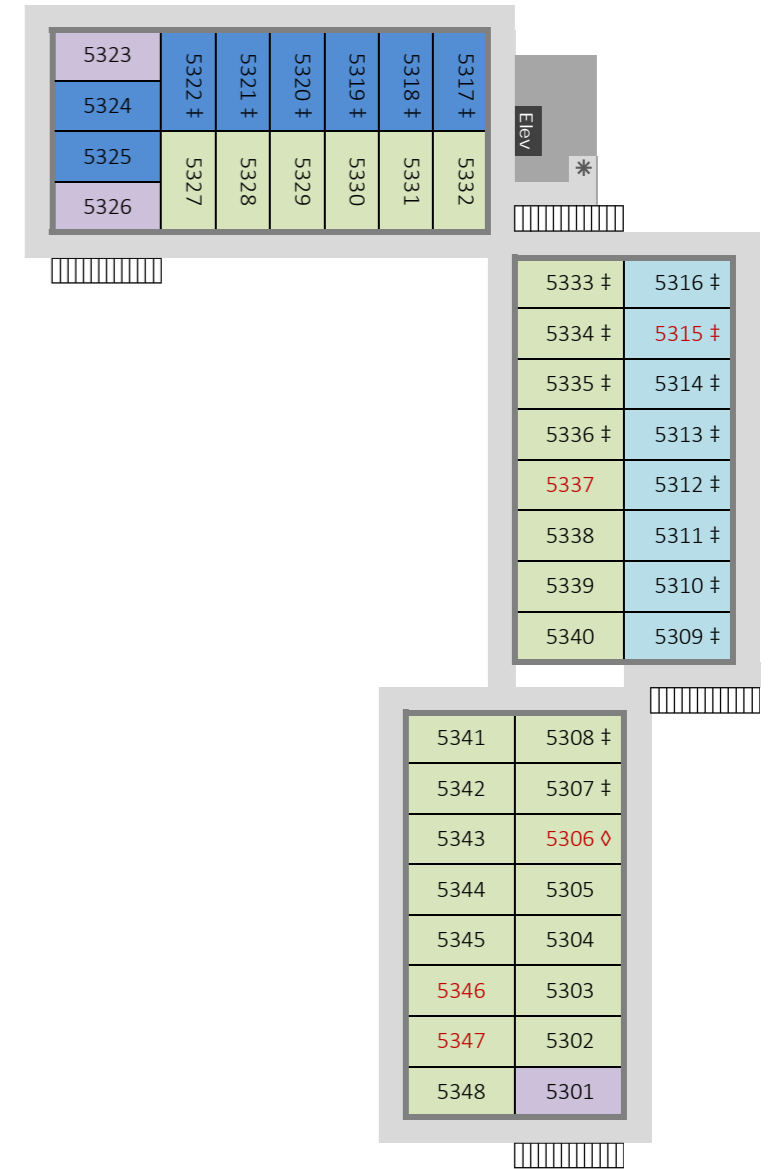

Disney's Port Orleans Resort - French Quarter
Building 3 - First Floor (ground)

Disney's Port Orleans Resort - French Quarter
Building 3 - Second Floor

Disney's Port Orleans Resort - French Quarter
Building 3 - Third Floor

Disney's Port Orleans Resort - French Quarter
Building 4 - First Floor (ground)

Disney's Port Orleans Resort - French Quarter
Building 4 - Second Floor

Disney's Port Orleans Resort - French Quarter
Building 4 - Third Floor

Disney's Port Orleans Resort - French Quarter
Building 5 - First Floor (ground)

Disney's Port Orleans Resort - French Quarter
Building 5 - Second Floor

Disney's Port Orleans Resort - French Quarter
Building 5 - Third Floor

Port Orleans French Quarter - Room Quantity Breakdowns

Room Category / Building	1	2	3	4	5	6	7	Total	Connecting
Standard View	75	0	57	50	0	0	66	248	73
Garden View	45	97	80	84	95	66	51	518	256
King Bed	9	9	7	10	9	9	6	59	13
Swimming Pool View	0	20	0	0	16	0	0	36	34
River View	15	18	0	0	24	69	21	147	88
Total Rooms	144	144	144	144	144	144	144	1008	464
Wheelchair, with Roll-in Shower	3	2	2	2	2	0	0	11	0
Wheelchair, with Accessible Bathtub	7	3	3	4	4	0	0	21	1
Other Accessible Room Types	8	7	8	11	12	7	0	53	26
Total Accessible Rooms	18	12	13	17	18	7	0	85	27