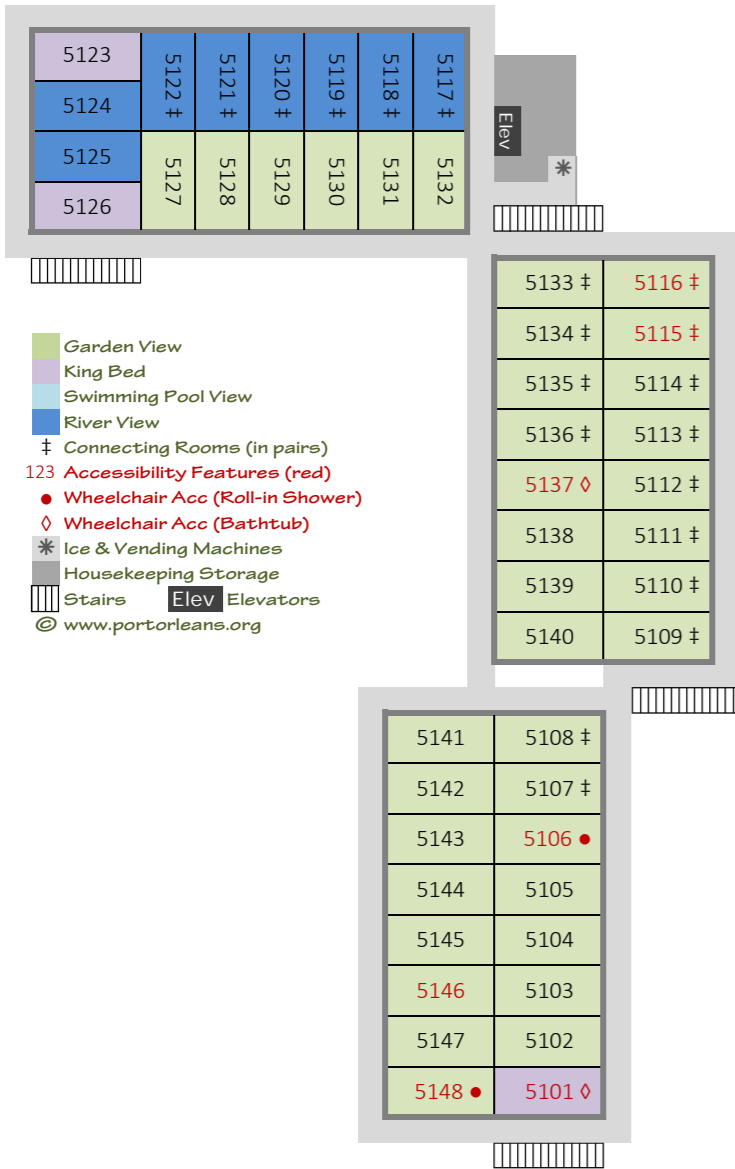

- Standard View
- Garden View
- King Bed
- ‡ Connecting Rooms (in pairs)
- 123 Accessibility Features (red)
- Wheelchair Acc (Roll-in Shower)
- ◊ Wheelchair Acc (Bathtub)
- * Ice & Vending Machines
- Housekeeping Storage
- Stairs Elevators
- © www.portorleans.org

Disney's Port Orleans Resort - French Quarter
Building 4 - First Floor (ground)

Disney's Port Orleans Resort - French Quarter
Building 4 - Second Floor

Disney's Port Orleans Resort - French Quarter
Building 4 - Third Floor

- Standard View
- Garden View
- King Bed
- † Connecting Rooms (in pairs)
- 123 Accessibility Features (red)
- Wheelchair Acc (Roll-in Shower)
- ◊ Wheelchair Acc (Bathtub)
- * Ice & Vending Machines
- Housekeeping Storage
- Stairs
- Elev Elevators
- © www.portorleans.org

Port Orleans French Quarter - Room Quantity Breakdowns

Room Category / Building	1	2	3	4	5	6	7	Total	Connecting
Standard View	75	0	57	50	0	0	66	248	73
Garden View	45	97	80	84	95	66	51	518	256
King Bed	9	9	7	10	9	9	6	59	13
Swimming Pool View	0	20	0	0	16	0	0	36	34
River View	15	18	0	0	24	69	21	147	88
Total Rooms	144	144	144	144	144	144	144	1008	464
Wheelchair, with Roll-in Shower	3	2	2	2	2	0	0	11	0
Wheelchair, with Accessible Bathtub	7	3	3	4	4	0	0	21	1
Other Accessible Room Types	8	7	8	11	12	7	0	53	26
Total Accessible Rooms	18	12	13	17	18	7	0	85	27