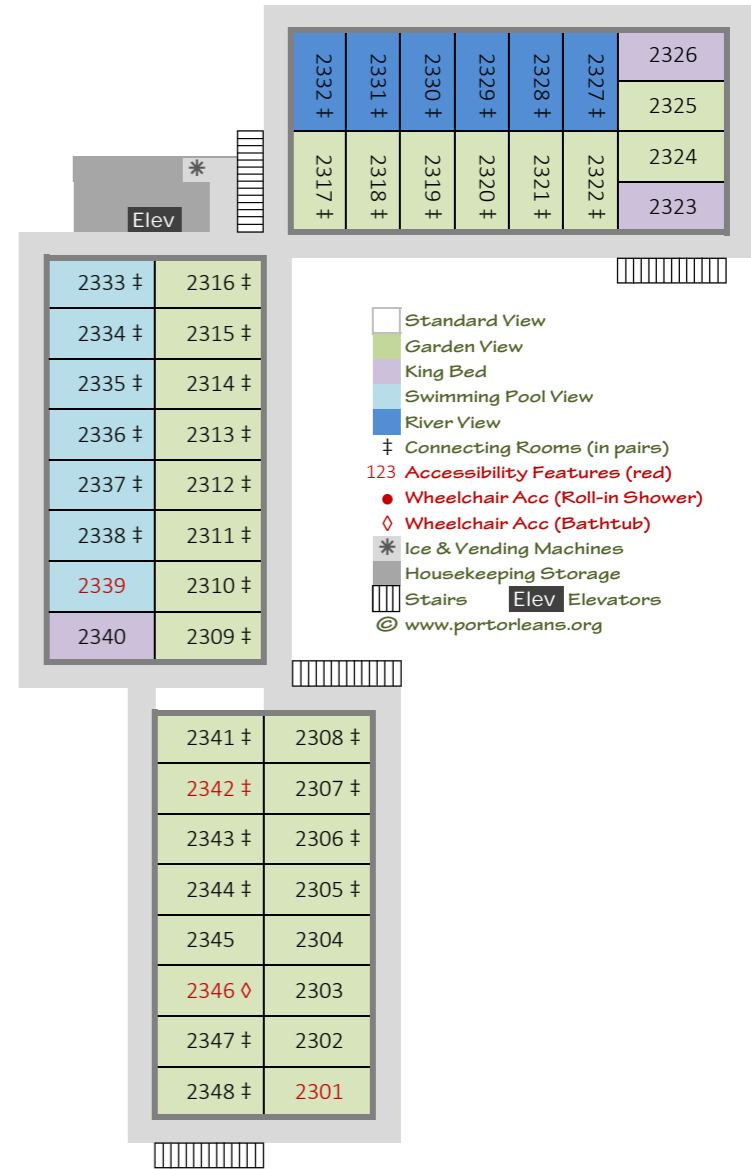

Disney's Port Orleans Resort - French Quarter
Building 1 - First Floor (ground)

Disney's Port Orleans Resort - French Quarter
Building 1 - Second Floor

Disney's Port Orleans Resort - French Quarter
Building 1 - Third Floor

- Standard View
- Garden View
- King Bed
- River View
- ‡ Connecting Rooms (in pairs)
- 123 Accessibility Features (red)
- Wheelchair Acc (Roll-in Shower)
- ◇ Wheelchair Acc (Bathtub)
- * Ice & Vending Machines
- Housekeeping Storage
- Stairs
- Elev Elevators
- © www.portorleans.org

Disney's Port Orleans Resort - French Quarter
Building 2 - First Floor (ground)

Disney's Port Orleans Resort - French Quarter
Building 2 - Second Floor

Disney's Port Orleans Resort - French Quarter
Building 2 - Third Floor

Port Orleans French Quarter - Room Quantity Breakdowns

Room Category / Building	1	2	3	4	5	6	7	Total	Connecting
Standard View	75	0	57	50	0	0	66	248	73
Garden View	45	97	80	84	95	66	51	518	256
King Bed	9	9	7	10	9	9	6	59	13
Swimming Pool View	0	20	0	0	16	0	0	36	34
River View	15	18	0	0	24	69	21	147	88
Total Rooms	144	144	144	144	144	144	144	1008	464
Wheelchair, with Roll-in Shower	3	2	2	2	2	0	0	11	0
Wheelchair, with Accessible Bathtub	7	3	3	4	4	0	0	21	1
Other Accessible Room Types	8	7	8	11	12	7	0	53	26
Total Accessible Rooms	18	12	13	17	18	7	0	85	27