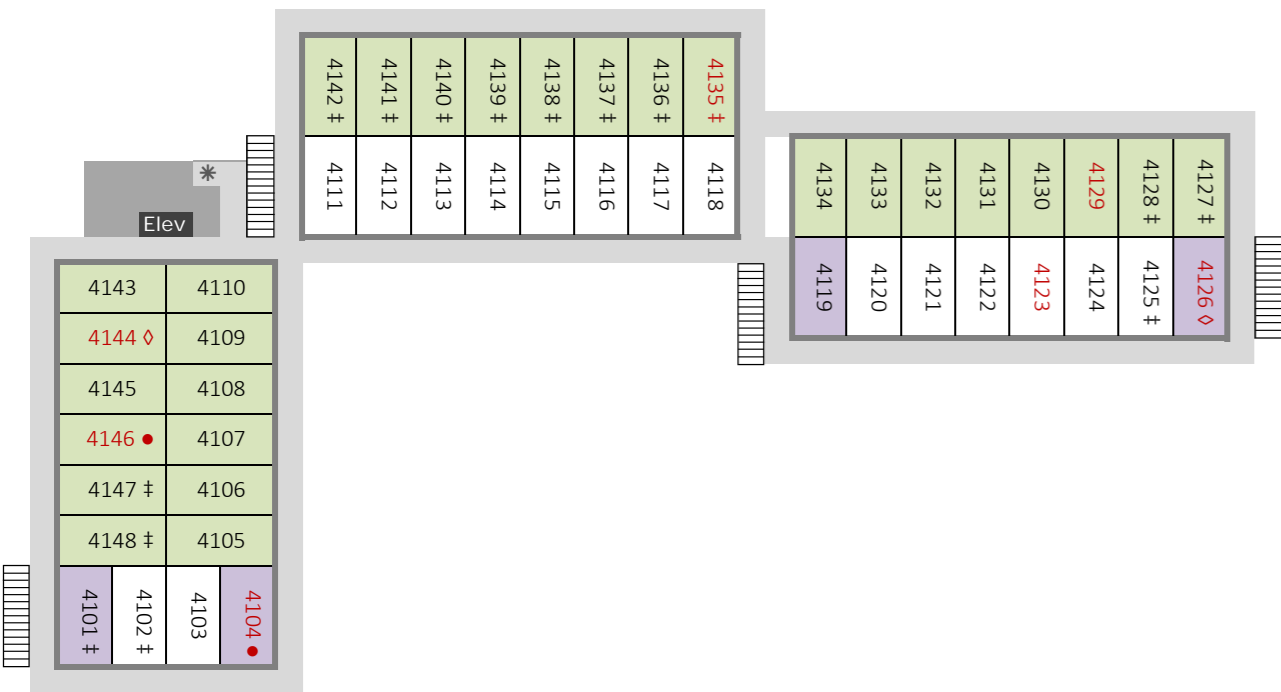

Disney's Port Orleans Resort - French Quarter
Building 2 - First Floor (ground)

Disney's Port Orleans Resort - French Quarter
Building 2 - Second Floor

Disney's Port Orleans Resort - French Quarter
Building 2 - Third Floor

Disney's Port Orleans Resort - French Quarter
Building 3 - First Floor (ground)

Disney's Port Orleans Resort - French Quarter
Building 3 - Second Floor

Disney's Port Orleans Resort - French Quarter
Building 3 - Third Floor

Disney's Port Orleans Resort - French Quarter
Building 4 - First Floor (ground)

Disney's Port Orleans Resort - French Quarter
Building 4 - Second Floor

Disney's Port Orleans Resort - French Quarter
Building 4 - Third Floor

Port Orleans French Quarter - Room Quantity Breakdowns

Room Category / Building	1	2	3	4	5	6	7	Total	Connecting
Standard View	75	0	57	50	0	0	66	248	73
Garden View	45	97	80	84	95	66	51	518	256
King Bed	9	9	7	10	9	9	6	59	13
Swimming Pool View	0	20	0	0	16	0	0	36	34
River View	15	18	0	0	24	69	21	147	88
Total Rooms	144	144	144	144	144	144	144	1008	464
Wheelchair, with Roll-in Shower	3	2	2	2	2	0	0	11	0
Wheelchair, with Accessible Bathtub	7	3	3	4	4	0	0	21	1
Other Accessible Room Types	8	7	8	11	12	7	0	53	26
Total Accessible Rooms	18	12	13	17	18	7	0	85	27