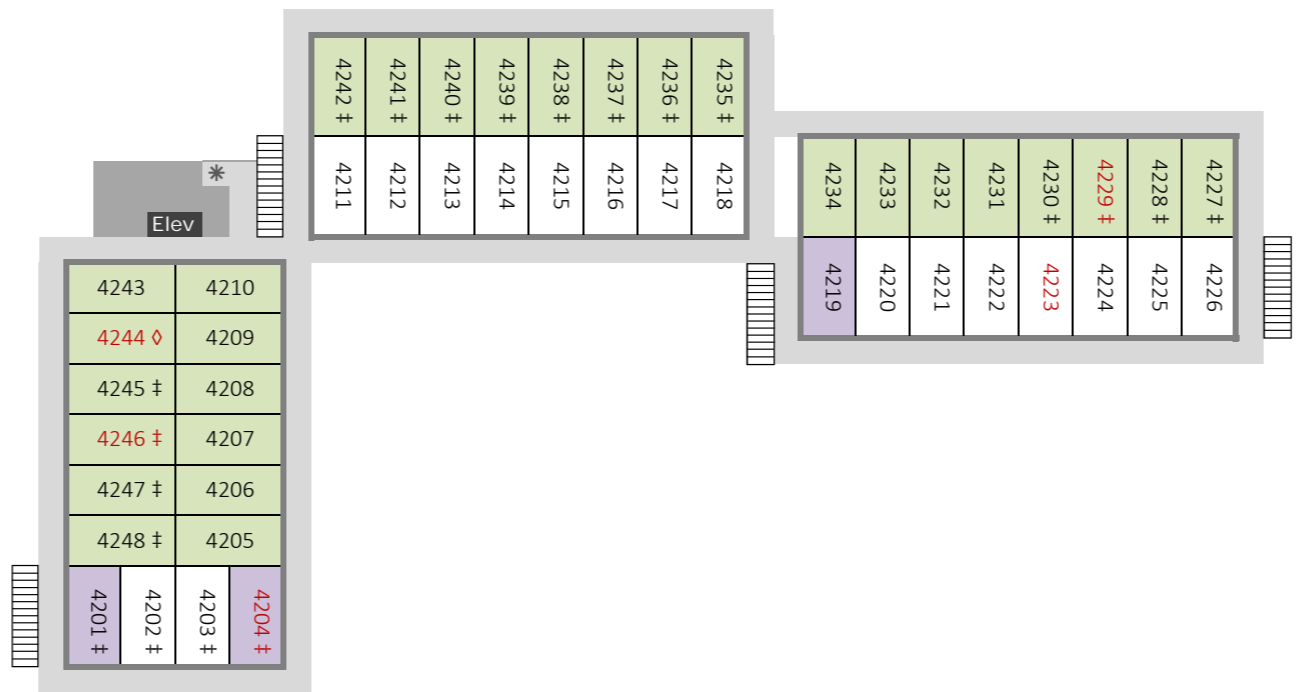

Disney's Port Orleans Resort - French Quarter
Building 3 - First Floor (ground)

Disney's Port Orleans Resort - French Quarter
Building 3 - Second Floor

Disney's Port Orleans Resort - French Quarter
Building 3 - Third Floor

Disney's Port Orleans Resort - French Quarter
Building 4 - First Floor (ground)

Disney's Port Orleans Resort - French Quarter
Building 4 - Second Floor

Disney's Port Orleans Resort - French Quarter
Building 4 - Third Floor

Port Orleans French Quarter - Room Quantity Breakdowns

Room Category / Building	1	2	3	4	5	6	7	Total	Connecting
Standard View	75	0	57	50	0	0	66	248	73
Garden View	45	97	80	84	95	66	51	518	256
King Bed	9	9	7	10	9	9	6	59	13
Swimming Pool View	0	20	0	0	16	0	0	36	34
River View	15	18	0	0	24	69	21	147	88
Total Rooms	144	144	144	144	144	144	144	1008	464
Wheelchair, with Roll-in Shower	3	2	2	2	2	0	0	11	0
Wheelchair, with Accessible Bathtub	7	3	3	4	4	0	0	21	1
Other Accessible Room Types	8	7	8	11	12	7	0	53	26
Total Accessible Rooms	18	12	13	17	18	7	0	85	27