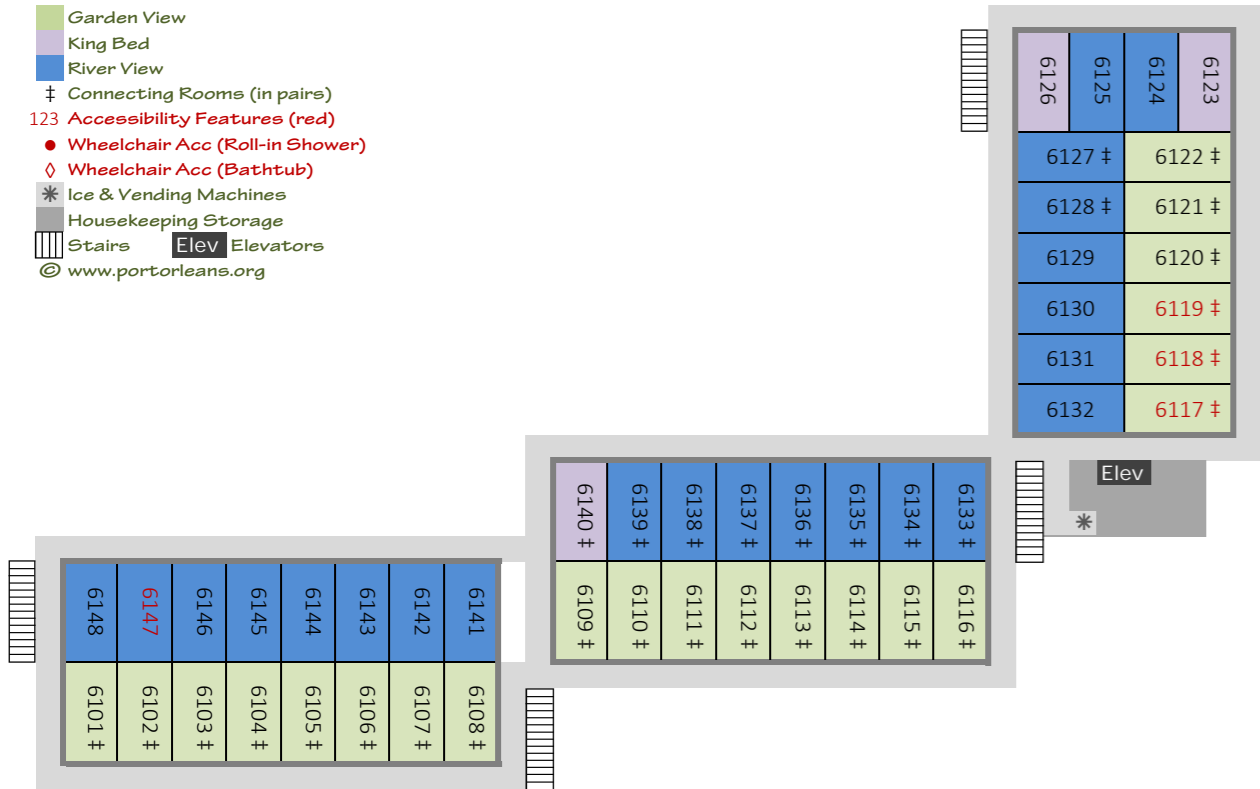

Disney's Port Orleans Resort - French Quarter
Building 5 - First Floor (ground)

Disney's Port Orleans Resort - French Quarter
Building 5 - Second Floor

Disney's Port Orleans Resort - French Quarter
Building 5 - Third Floor

- Garden View
- King Bed
- River View
- ‡ Connecting Rooms (in pairs)
- 123 Accessibility Features (red)
- Wheelchair Acc (Roll-in Shower)
- ◊ Wheelchair Acc (Bathtub)
- * Ice & Vending Machines
- Housekeeping Storage
- ▮ Stairs
- Elev Elevators
- © www.portorleans.org

Port Orleans French Quarter - Room Quantity Breakdowns

Room Category / Building	1	2	3	4	5	6	7	Total	Connecting
Standard View	75	0	57	50	0	0	66	248	73
Garden View	45	97	80	84	95	66	51	518	256
King Bed	9	9	7	10	9	9	6	59	13
Swimming Pool View	0	20	0	0	16	0	0	36	34
River View	15	18	0	0	24	69	21	147	88
Total Rooms	144	144	144	144	144	144	144	1008	464
Wheelchair, with Roll-in Shower	3	2	2	2	2	0	0	11	0
Wheelchair, with Accessible Bathtub	7	3	3	4	4	0	0	21	1
Other Accessible Room Types	8	7	8	11	12	7	0	53	26
Total Accessible Rooms	18	12	13	17	18	7	0	85	27