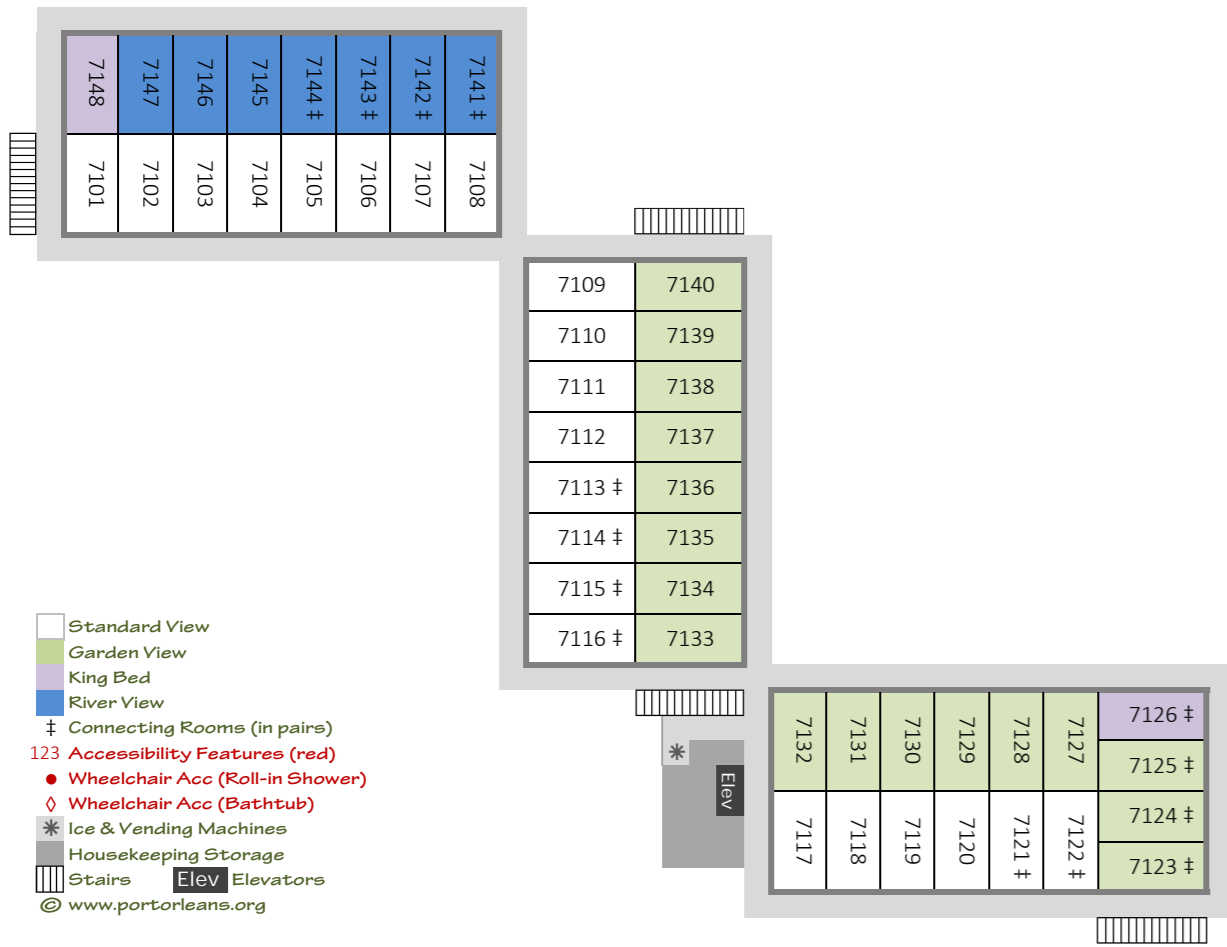

Disney's Port Orleans Resort - French Quarter
Building 5 - First Floor (ground)

Disney's Port Orleans Resort - French Quarter
Building 5 - Second Floor

Disney's Port Orleans Resort - French Quarter
Building 5 - Third Floor

- Garden View
- King Bed
- River View
- ‡ Connecting Rooms (in pairs)
- 123 Accessibility Features (red)
- Wheelchair Acc (Roll-in Shower)
- ◊ Wheelchair Acc (Bathtub)
- * Ice & Vending Machines
- Housekeeping Storage
- ▮ Stairs
- Elev Elevators
- © www.portorleans.org

Disney's Port Orleans Resort - French Quarter
Building 6 - First Floor (ground)

Disney's Port Orleans Resort - French Quarter
Building 6 - Second Floor

Disney's Port Orleans Resort - French Quarter
Building 6 - Third Floor

Port Orleans French Quarter - Room Quantity Breakdowns

Room Category / Building	1	2	3	4	5	6	7	Total	Connecting
Standard View	75	0	57	50	0	0	66	248	73
Garden View	45	97	80	84	95	66	51	518	256
King Bed	9	9	7	10	9	9	6	59	13
Swimming Pool View	0	20	0	0	16	0	0	36	34
River View	15	18	0	0	24	69	21	147	88
Total Rooms	144	144	144	144	144	144	144	1008	464
Wheelchair, with Roll-in Shower	3	2	2	2	2	0	0	11	0
Wheelchair, with Accessible Bathtub	7	3	3	4	4	0	0	21	1
Other Accessible Room Types	8	7	8	11	12	7	0	53	26
Total Accessible Rooms	18	12	13	17	18	7	0	85	27