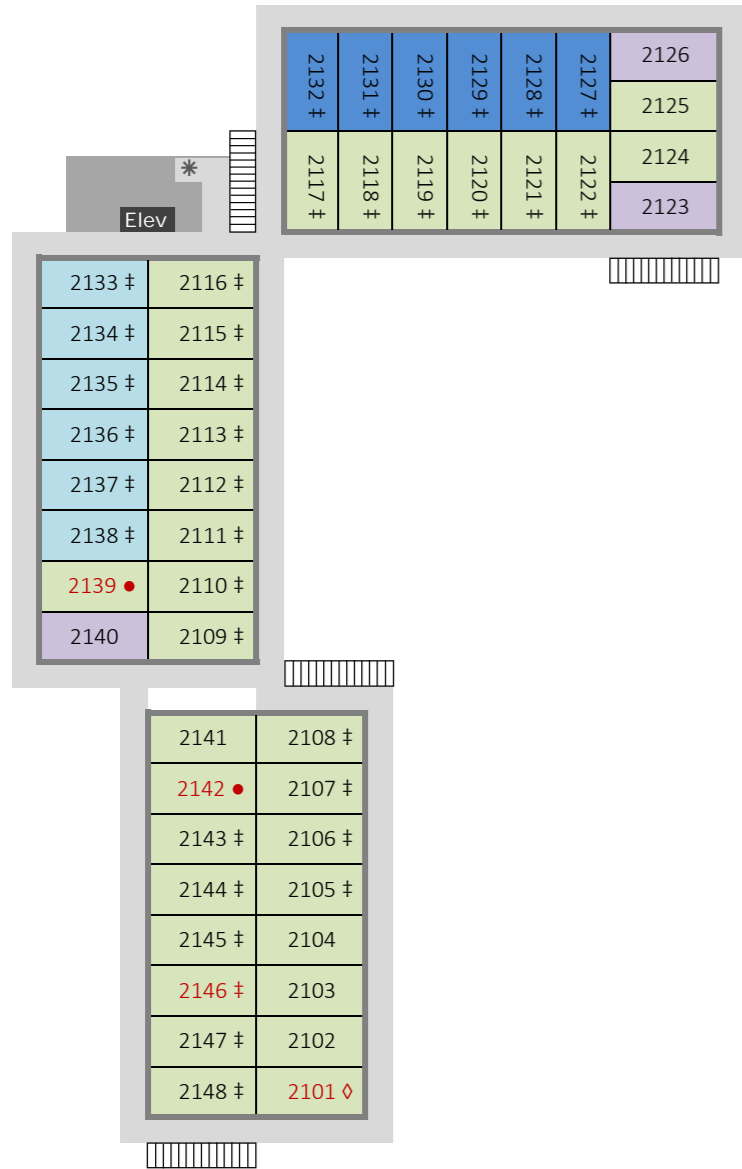

Disney's Port Orleans Resort - French Quarter
Building 1 - First Floor (ground)

Disney's Port Orleans Resort - French Quarter
Building 1 - Second Floor

Disney's Port Orleans Resort - French Quarter
Building 1 - Third Floor

Disney's Port Orleans Resort - French Quarter
Building 2 - First Floor (ground)

Disney's Port Orleans Resort - French Quarter
Building 2 - Second Floor

Disney's Port Orleans Resort - French Quarter
Building 2 - Third Floor

Port Orleans French Quarter - Room Quantity Breakdowns

Room Category / Building	1	2	3	4	5	6	7	Total	Connecting
Standard View	75	0	57	50	0	0	66	248	73
Garden View	45	97	80	84	95	66	51	518	256
King Bed	9	9	7	10	9	9	6	59	13
Swimming Pool View	0	20	0	0	16	0	0	36	34
River View	15	18	0	0	24	69	21	147	88
Total Rooms	144	144	144	144	144	144	144	1008	464
Wheelchair, with Roll-in Shower	3	2	2	2	2	0	0	11	0
Wheelchair, with Accessible Bathtub	7	3	3	4	4	0	0	21	1
Other Accessible Room Types	8	7	8	11	12	7	0	53	26
Total Accessible Rooms	18	12	13	17	18	7	0	85	27