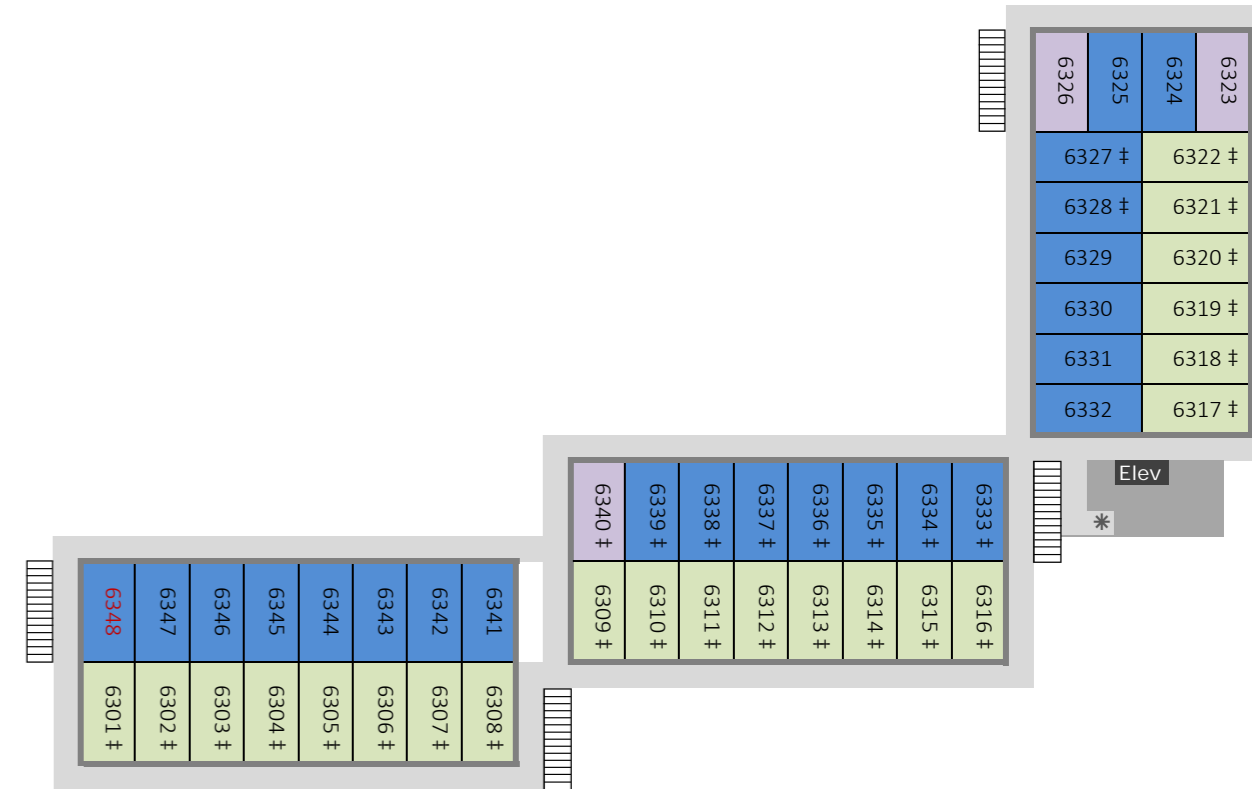

Disney's Port Orleans Resort - French Quarter
Building 6 - Third Floor