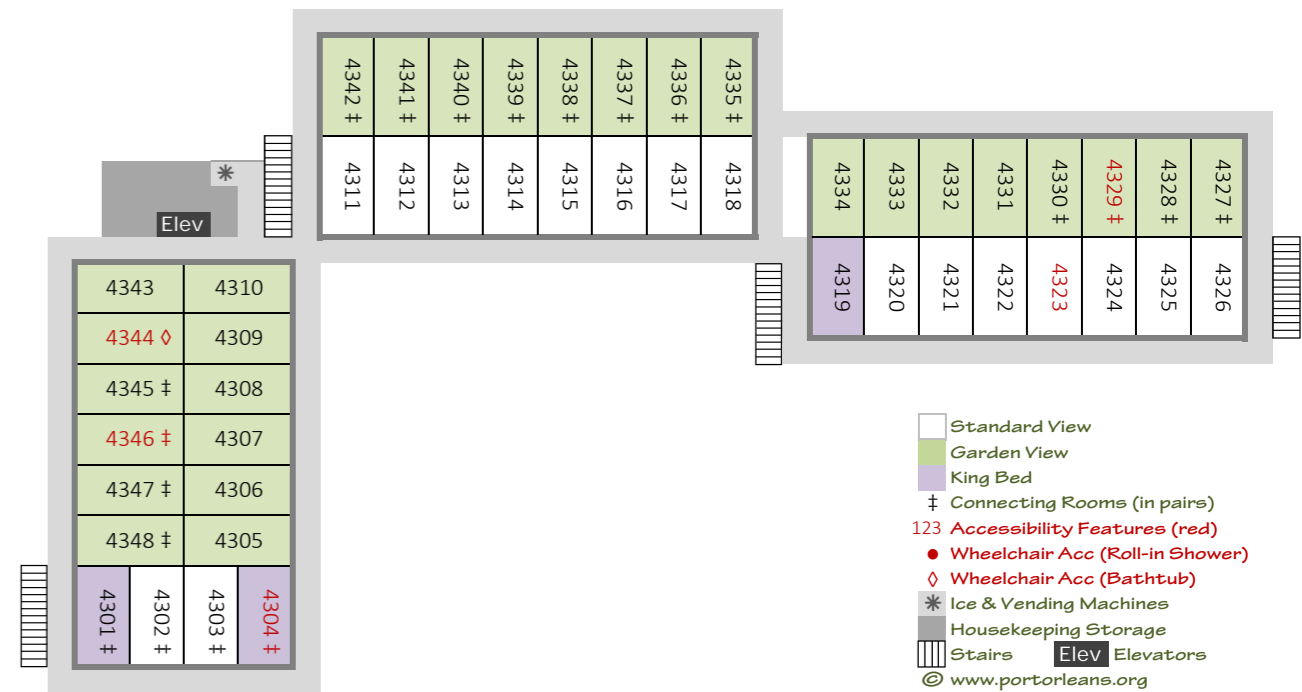

Disney's Port Orleans Resort - French Quarter
Building 3 - First Floor (ground)

Disney's Port Orleans Resort - French Quarter
Building 3 - Second Floor

Disney's Port Orleans Resort - French Quarter
Building 3 - Third Floor

Disney's Port Orleans Resort - French Quarter
Building 4 - First Floor (ground)

Disney's Port Orleans Resort - French Quarter
Building 4 - Second Floor

Disney's Port Orleans Resort - French Quarter
Building 4 - Third Floor

Disney's Port Orleans Resort - French Quarter
Building 5 - First Floor (ground)

Disney's Port Orleans Resort - French Quarter
Building 5 - Second Floor

Disney's Port Orleans Resort - French Quarter
Building 5 - Third Floor

Port Orleans French Quarter - Room Quantity Breakdowns

Room Category / Building	1	2	3	4	5	6	7	Total	Connecting
Standard View	75	0	57	50	0	0	66	248	73
Garden View	45	97	80	84	95	66	51	518	256
King Bed	9	9	7	10	9	9	6	59	13
Swimming Pool View	0	20	0	0	16	0	0	36	34
River View	15	18	0	0	24	69	21	147	88
Total Rooms	144	144	144	144	144	144	144	1008	464
Wheelchair, with Roll-in Shower	3	2	2	2	2	0	0	11	0
Wheelchair, with Accessible Bathtub	7	3	3	4	4	0	0	21	1
Other Accessible Room Types	8	7	8	11	12	7	0	53	26
Total Accessible Rooms	18	12	13	17	18	7	0	85	27