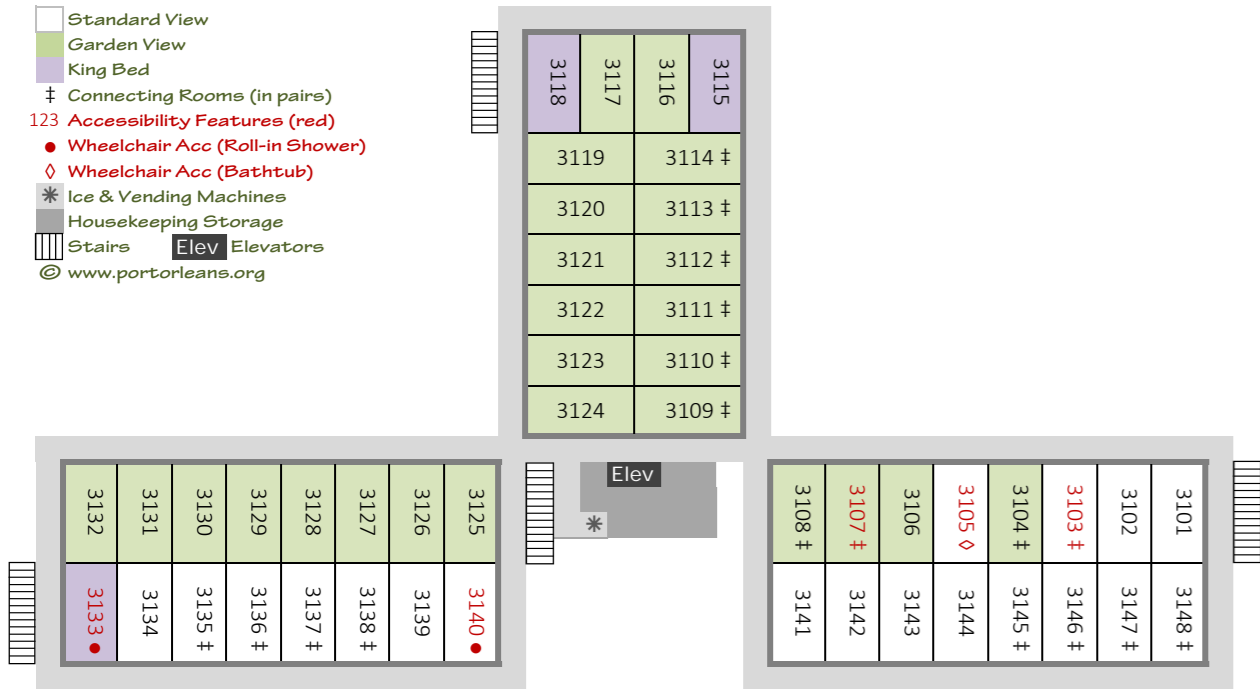

- Standard View
- Garden View
- King Bed
- ‡ Connecting Rooms (in pairs)
- 123 Accessibility Features (red)
- Wheelchair Acc (Roll-in Shower)
- ◊ Wheelchair Acc (Bathtub)
- Ice & Vending Machines
- Housekeeping Storage
- Stairs Elevators
- © www.portorleans.org

Disney's Port Orleans Resort - French Quarter
Building 3 - First Floor (ground)