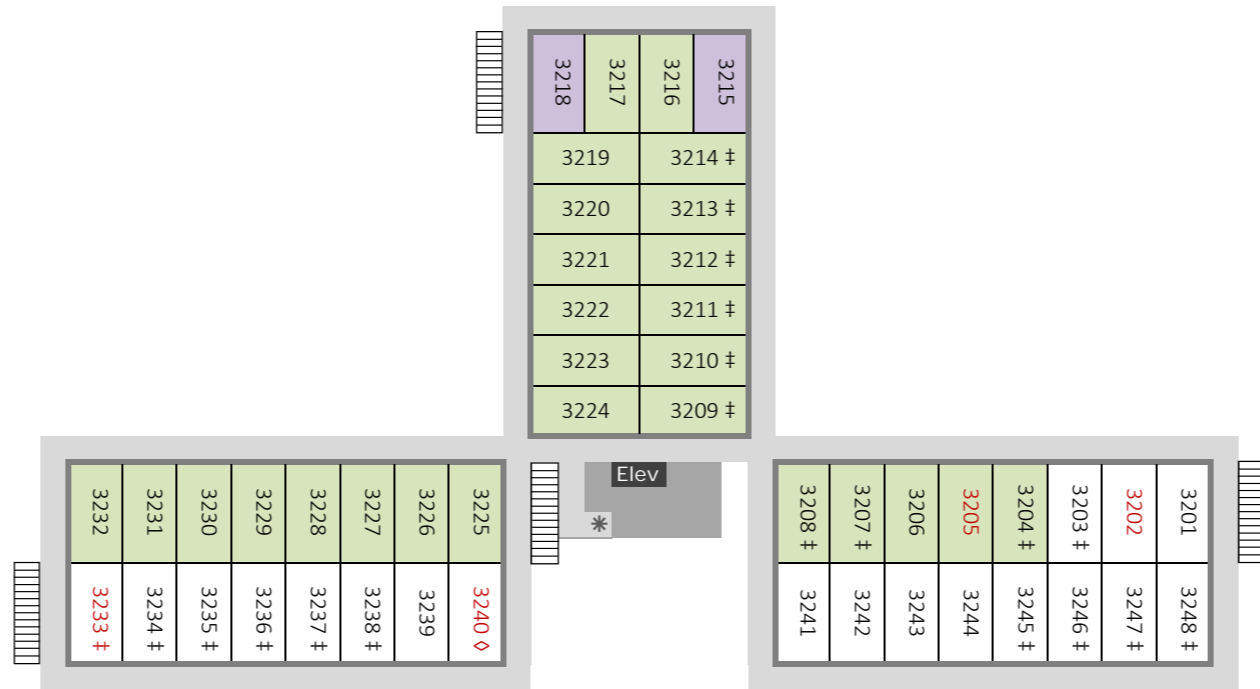

Disney's Port Orleans Resort - French Quarter
Building 3 - Second Floor