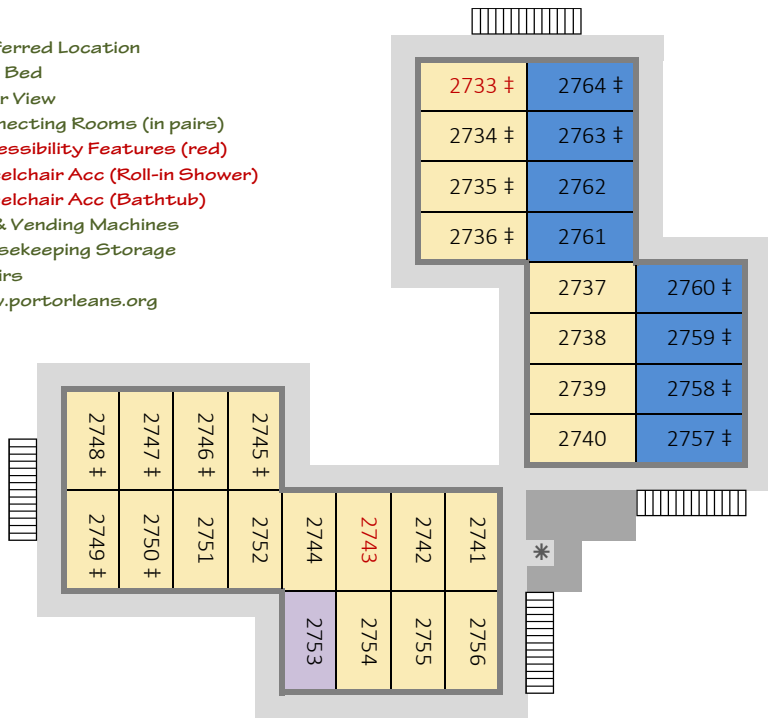

Disney's Port Orleans Resort - Riverside
Alligator Bayou - Building 25 - First Floor (ground)

Disney's Port Orleans Resort - Riverside
Alligator Bayou - Building 25 - Second Floor

Disney's Port Orleans Resort - Riverside
 Alligator Bayou - Building 26 - First Floor (ground)

Disney's Port Orleans Resort - Riverside
 Alligator Bayou - Building 26 - Second Floor

Disney's Port Orleans Resort - Riverside
Alligator Bayou - Building 27 - First Floor (ground)

- Preferred Location
- King Bed
- River View
- † Connecting Rooms (in pairs)
- 123 Accessibility Features (red)
- Wheelchair Acc (Roll-in Shower)
- ◊ Wheelchair Acc (Bathtub)
- * Ice & Vending Machines
- Housekeeping Storage
- Stairs
- © www.portorleans.org

Disney's Port Orleans Resort - Riverside
Alligator Bayou - Building 27 - Second Floor

Disney's Port Orleans Resort - Riverside
Alligator Bayou - Building 28 - First Floor (ground)

Disney's Port Orleans Resort - Riverside
Alligator Bayou - Building 28 - Second Floor