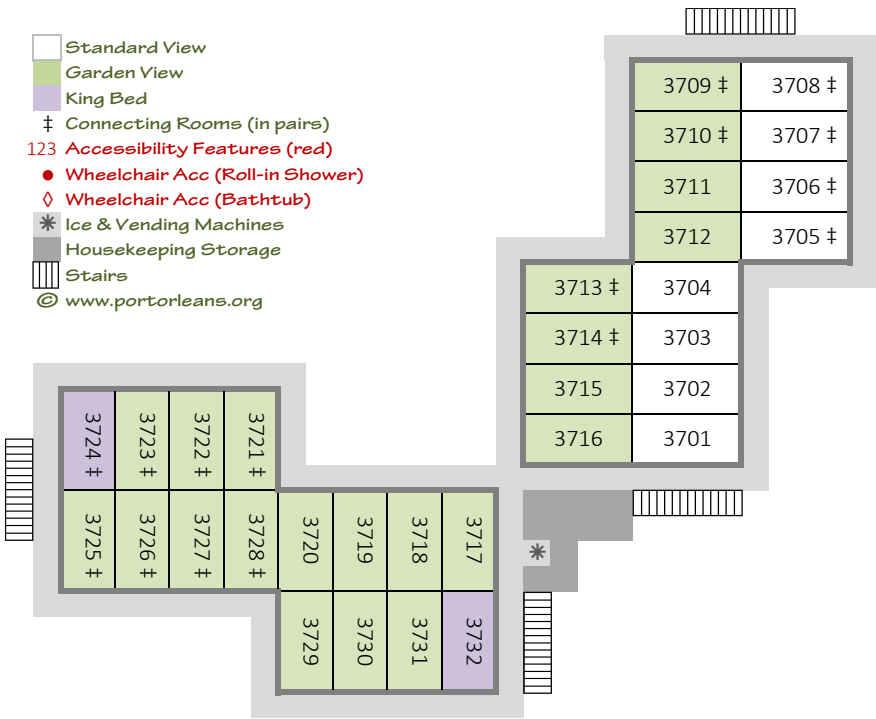

Disney's Port Orleans Resort - Riverside
Alligator Bayou - Building 34 - First Floor (ground)

Disney's Port Orleans Resort - Riverside
Alligator Bayou - Building 34 - Second Floor

*Disney's Port Orleans Resort - Riverside
Alligator Bayou - Building 35 - First Floor (ground)*

*Disney's Port Orleans Resort - Riverside
Alligator Bayou - Building 35 - Second Floor*

- Standard View
- Garden View
- King Bed
- Swimming Pool View
- ‡ Connecting Rooms (in pairs)
- 123 Accessibility Features (red)
- Wheelchair Acc (Roll-in Shower)
- ◊ Wheelchair Acc (Bathtub)
- * Ice & Vending Machines
- Housekeeping Storage
- ▮ Stairs
- © www.portorleans.org

- Standard View
- Garden View
- King Bed
- Swimming Pool View
- ‡ Connecting Rooms (in pairs)
- 123 Accessibility Features (red)
- Wheelchair Acc (Roll-in Shower)
- ◊ Wheelchair Acc (Bathtub)
- * Ice & Vending Machines
- Housekeeping Storage
- Stairs
- © www.portorleans.org

*Disney's Port Orleans Resort - Riverside
Alligator Bayou - Building 36 - First Floor (ground)*

*Disney's Port Orleans Resort - Riverside
Alligator Bayou - Building 36 - Second Floor*

- Standard View
- Garden View
- King Bed
- ‡ Connecting Rooms (in pairs)
- 123 Accessibility Features (red)
- Wheelchair Acc (Roll-in Shower)
- ◆ Wheelchair Acc (Bathtub)
- * Ice & Vending Machines
- Housekeeping Storage
- ▤ Stairs
- © www.portorleans.org