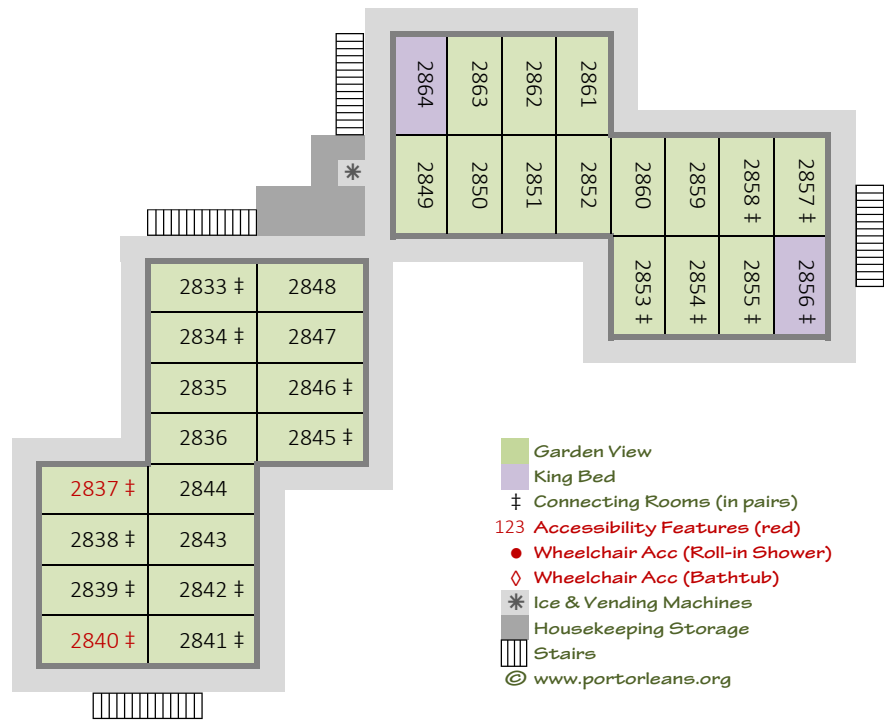

Disney's Port Orleans Resort - Riverside
Alligator Bayou - Building 25 - First Floor (ground)

Disney's Port Orleans Resort - Riverside
Alligator Bayou - Building 25 - Second Floor

Disney's Port Orleans Resort - Riverside
 Alligator Bayou - Building 26 - First Floor (ground)

Disney's Port Orleans Resort - Riverside
 Alligator Bayou - Building 26 - Second Floor

Disney's Port Orleans Resort - Riverside
Alligator Bayou - Building 27 - First Floor (ground)

- Preferred Location
- King Bed
- River View
- † Connecting Rooms (in pairs)
- 123 Accessibility Features (red)
- Wheelchair Acc (Roll-in Shower)
- ◊ Wheelchair Acc (Bathtub)
- * Ice & Vending Machines
- Housekeeping Storage
- Stairs
- © www.portorleans.org

Disney's Port Orleans Resort - Riverside
Alligator Bayou - Building 27 - Second Floor

Disney's Port Orleans Resort - Riverside
Alligator Bayou - Building 28 - First Floor (ground)

Disney's Port Orleans Resort - Riverside
Alligator Bayou - Building 28 - Second Floor