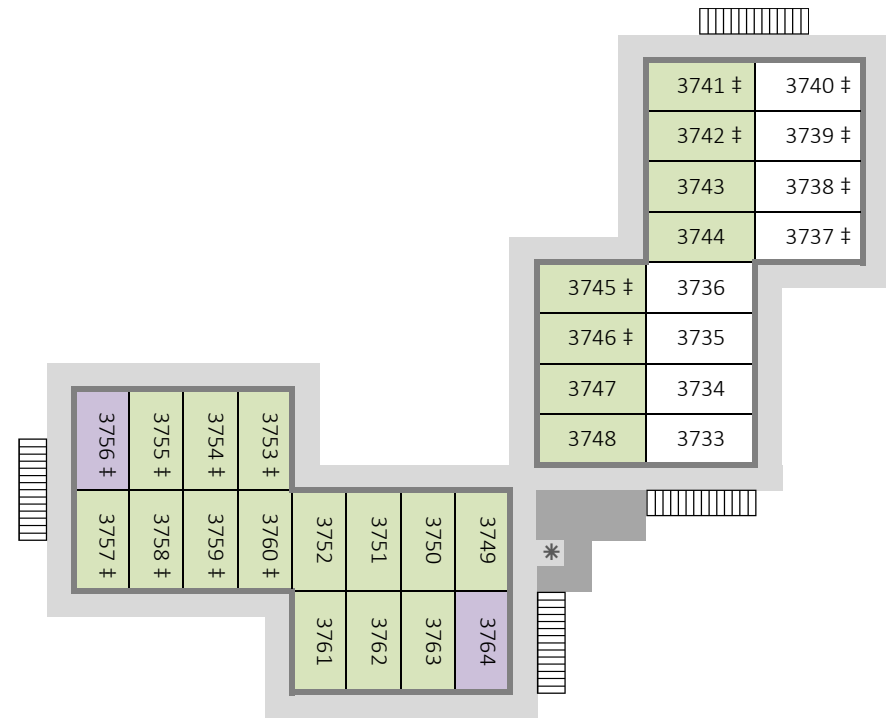

*Disney's Port Orleans Resort - Riverside
Alligator Bayou - Building 36 - First Floor (ground)*

*Disney's Port Orleans Resort - Riverside
Alligator Bayou - Building 36 - Second Floor*

- Standard View
- Garden View
- King Bed
- ‡ Connecting Rooms (in pairs)
- 123 Accessibility Features (red)
- Wheelchair Acc (Roll-in Shower)
- ◆ Wheelchair Acc (Bathtub)
- * Ice & Vending Machines
- Housekeeping Storage
- ▤ Stairs
- © www.portorleans.org

*Disney's Port Orleans Resort - Riverside
Alligator Bayou - Building 37 - First Floor (ground)*

*Disney's Port Orleans Resort - Riverside
Alligator Bayou - Building 37 - Second Floor*

*Disney's Port Orleans Resort - Riverside
 Alligator Bayou - Building 3B - First Floor (ground)*