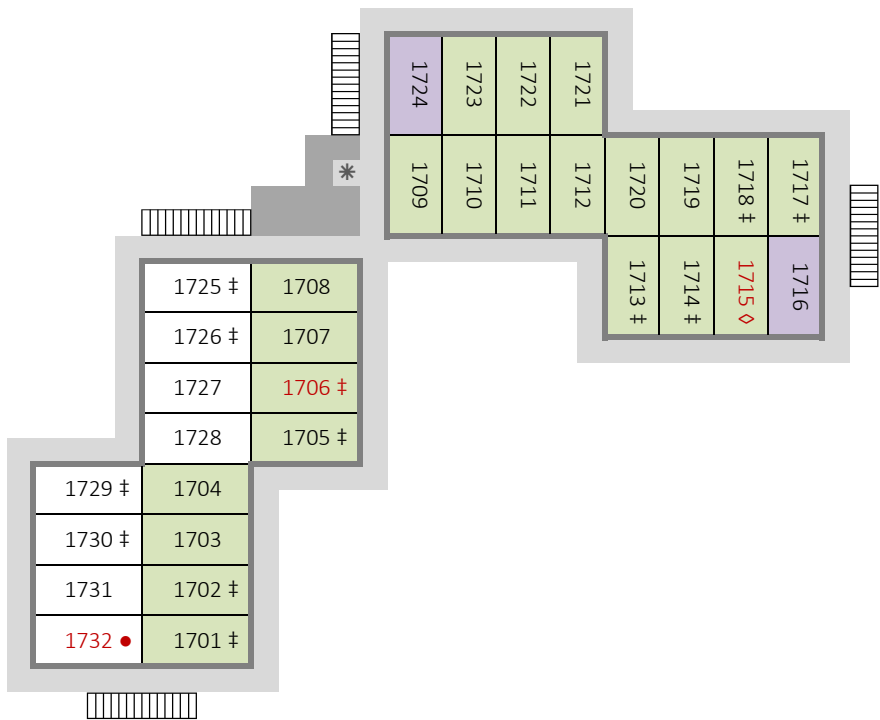

*Disney's Port Orleans Resort - Riverside
 Alligator Bayou - Building 14 - First Floor (ground)*

- Preferred Location
- King Bed
- River View
- † Connecting Rooms (in pairs)
- 123 Accessibility Features (red)
- Wheelchair Acc (Roll-in Shower)
- ◇ Wheelchair Acc (Bathtub)
- * Ice & Vending Machines
- Housekeeping Storage
- Stairs
- © www.portorleans.org

*Disney's Port Orleans Resort - Riverside
 Alligator Bayou - Building 14 - Second Floor*

Disney's Port Orleans Resort - Riverside
Alligator Bayou - Building 15 - First Floor (ground)

- Preferred Location
- King Bed
- ‡ Connecting Rooms (in pairs)
- 123 Accessibility Features (red)
 - Wheelchair Acc (Roll-in Shower)
 - ◊ Wheelchair Acc (Bathtub)
- * Ice & Vending Machines
- Housekeeping Storage
- Stairs
- © www.portorleans.org

Disney's Port Orleans Resort - Riverside
Alligator Bayou - Building 15 - Second Floor

Disney's Port Orleans Resort Riverside
Alligator Bayou - Building 16 - First Floor (ground)

Disney's Port Orleans Resort - Riverside
Alligator Bayou - Building 16 - Second Floor

Disney's Port Orleans Resort - Riverside
Alligator Bayou - Building 17 - First Floor (ground)

Disney's Port Orleans Resort - Riverside
Alligator Bayou - Building 17 - Second Floor

- Standard View
- Garden View
- King Bed
- Swimming Pool View
- † Connecting Rooms (in pairs)
- 123 Accessibility Features (red)
- Wheelchair Acc (Roll-in Shower)
- ◇ Wheelchair Acc (Bathtub)
- * Ice & Vending Machines
- Housekeeping Storage
- Stairs
- © www.portorleans.org