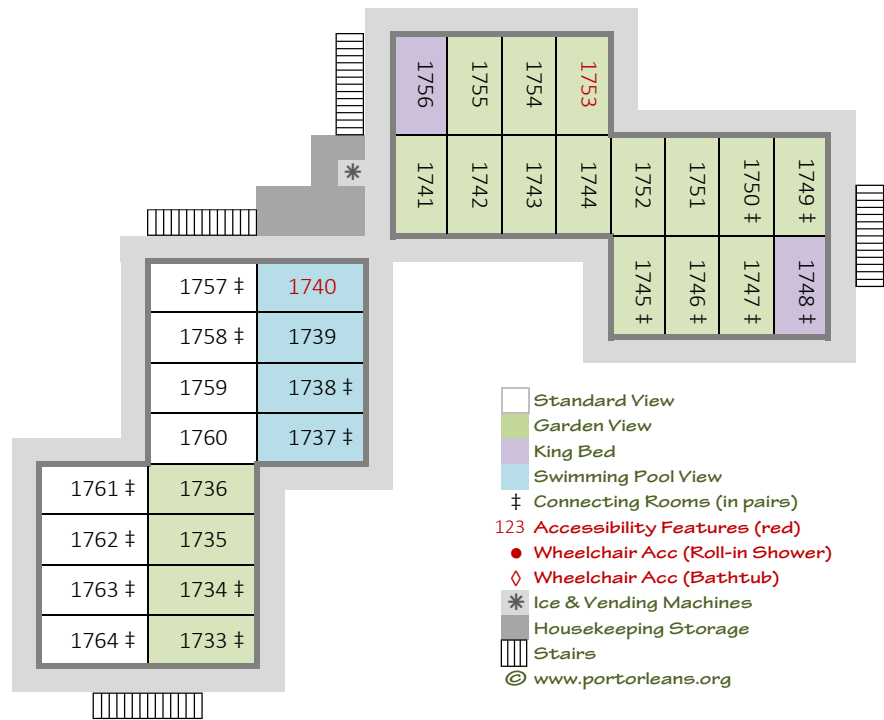

*Disney's Port Orleans Resort - Riverside
 Alligator Bayou - Building 14 - First Floor (ground)*

- Preferred Location
- King Bed
- River View
- † Connecting Rooms (in pairs)
- 123 Accessibility Features (red)
- Wheelchair Acc (Roll-in Shower)
- ◇ Wheelchair Acc (Bathtub)
- * Ice & Vending Machines
- Housekeeping Storage
- Stairs
- © www.portorleans.org

*Disney's Port Orleans Resort - Riverside
 Alligator Bayou - Building 14 - Second Floor*

Disney's Port Orleans Resort - Riverside
Alligator Bayou - Building 15 - First Floor (ground)

- Preferred Location
- King Bed
- ‡ Connecting Rooms (in pairs)
- 123 Accessibility Features (red)
 - Wheelchair Acc (Roll-in Shower)
 - ◊ Wheelchair Acc (Bathtub)
- * Ice & Vending Machines
- Housekeeping Storage
- Stairs
- © www.portorleans.org

Disney's Port Orleans Resort - Riverside
Alligator Bayou - Building 15 - Second Floor

Disney's Port Orleans Resort Riverside
Alligator Bayou - Building 16 - First Floor (ground)

Disney's Port Orleans Resort - Riverside
Alligator Bayou - Building 16 - Second Floor

Disney's Port Orleans Resort - Riverside
Alligator Bayou - Building 17 - First Floor (ground)

Disney's Port Orleans Resort - Riverside
Alligator Bayou - Building 17 - Second Floor

- Standard View
- Garden View
- King Bed
- Swimming Pool View
- † Connecting Rooms (in pairs)
- 123 Accessibility Features (red)
- Wheelchair Acc (Roll-in Shower)
- ◇ Wheelchair Acc (Bathtub)
- * Ice & Vending Machines
- Housekeeping Storage
- Stairs
- © www.portorleans.org