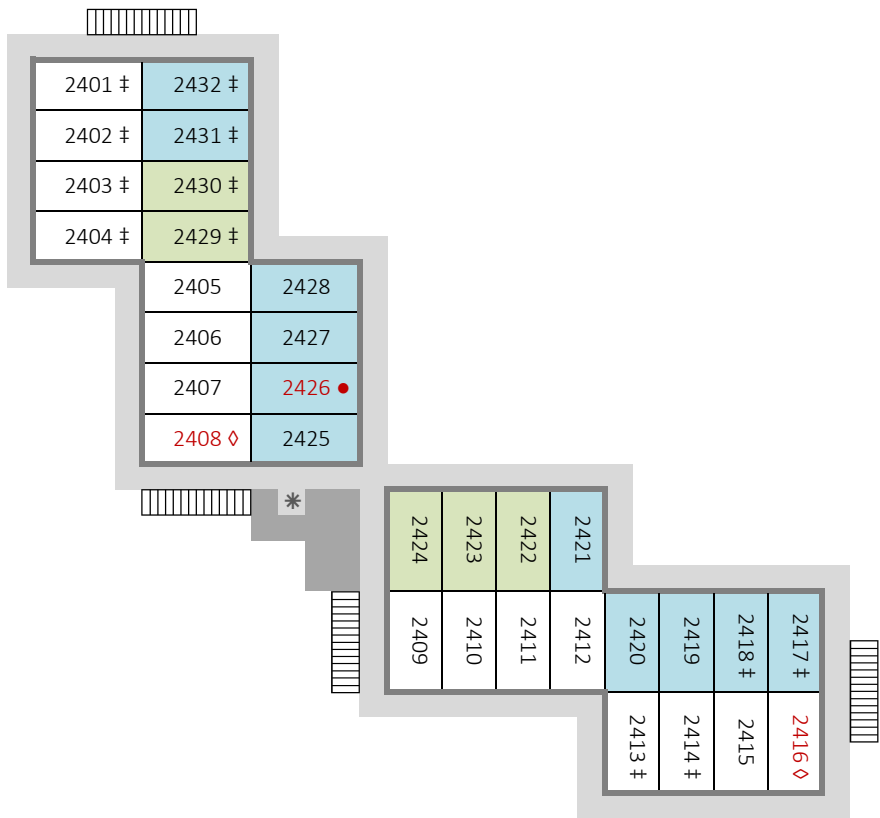

Disney's Port Orleans Resort - Riverside
Alligator Bayou - Building 15 - Second Floor

Disney's Port Orleans Resort Riverside
Alligator Bayou - Building 16 - First Floor (ground)

Disney's Port Orleans Resort - Riverside
Alligator Bayou - Building 16 - Second Floor

Disney's Port Orleans Resort - Riverside
Alligator Bayou - Building 17 - First Floor (ground)

Disney's Port Orleans Resort - Riverside
Alligator Bayou - Building 17 - Second Floor

- Standard View
- Garden View
- King Bed
- Swimming Pool View
- † Connecting Rooms (in pairs)
- 123 Accessibility Features (red)
- Wheelchair Acc (Roll-in Shower)
- ◇ Wheelchair Acc (Bathtub)
- * Ice & Vending Machines
- Housekeeping Storage
- Stairs
- © www.portorleans.org

- Preferred Location
- King Bed
- Swimming Pool View
- † Connecting Rooms (in pairs)
- 123 Accessibility Features (red)
- Wheelchair Acc (Roll-in Shower)
- ◊ Wheelchair Acc (Bathtub)
- * Ice & Vending Machines
- Housekeeping Storage
- Stairs
- © www.portorleans.org

Disney's Port Orleans Resort - Riverside
 Alligator Bayou - Building 1B - First Floor (ground)

Disney's Port Orleans Resort - Riverside
 Alligator Bayou - Building 1B - Second Floor

Disney's Port Orleans Resort - Riverside
Alligator Bayou - Building 24 - First Floor (ground)