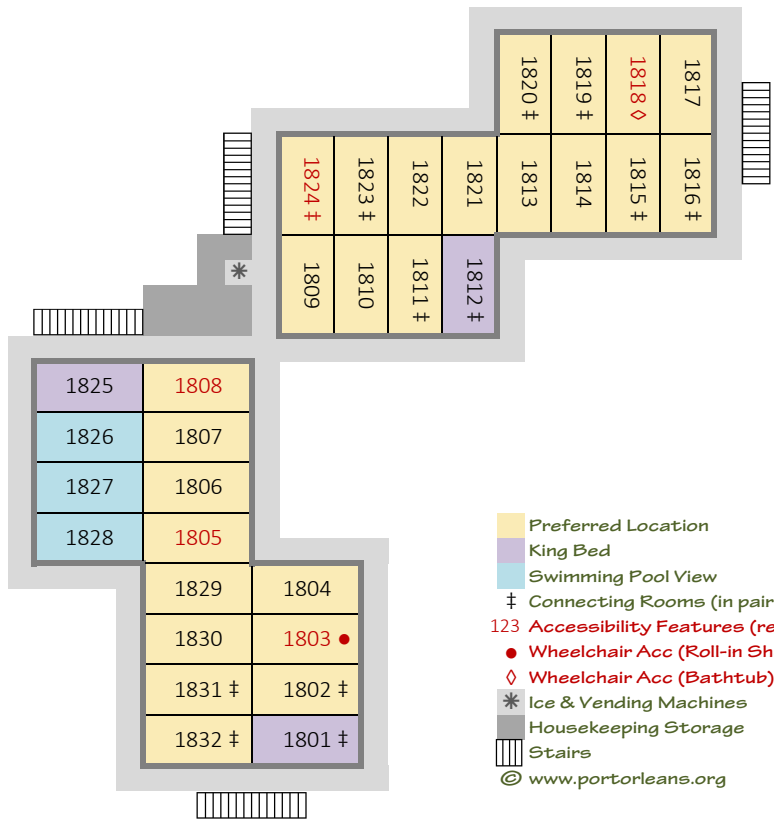

*Disney's Port Orleans Resort - Riverside
 Alligator Bayou - Building 14 - First Floor (ground)*

- Preferred Location
- King Bed
- River View
- † Connecting Rooms (in pairs)
- 123 Accessibility Features (red)
- Wheelchair Acc (Roll-in Shower)
- ◇ Wheelchair Acc (Bathtub)
- * Ice & Vending Machines
- Housekeeping Storage
- Stairs
- © www.portorleans.org

*Disney's Port Orleans Resort - Riverside
 Alligator Bayou - Building 14 - Second Floor*

Disney's Port Orleans Resort - Riverside
Alligator Bayou - Building 15 - First Floor (ground)

- Preferred Location
- King Bed
- ‡ Connecting Rooms (in pairs)
- 123 Accessibility Features (red)
 - Wheelchair Acc (Roll-in Shower)
 - ◊ Wheelchair Acc (Bathtub)
- * Ice & Vending Machines
- Housekeeping Storage
- Stairs
- © www.portorleans.org

Disney's Port Orleans Resort - Riverside
Alligator Bayou - Building 15 - Second Floor

Disney's Port Orleans Resort Riverside
Alligator Bayou - Building 16 - First Floor (ground)

Disney's Port Orleans Resort - Riverside
Alligator Bayou - Building 16 - Second Floor

Disney's Port Orleans Resort - Riverside
Alligator Bayou - Building 17 - First Floor (ground)

Disney's Port Orleans Resort - Riverside
Alligator Bayou - Building 17 - Second Floor

- Standard View
- Garden View
- King Bed
- Swimming Pool View
- † Connecting Rooms (in pairs)
- 123 Accessibility Features (red)
- Wheelchair Acc (Roll-in Shower)
- ◇ Wheelchair Acc (Bathtub)
- * Ice & Vending Machines
- Housekeeping Storage
- Stairs
- © www.portorleans.org