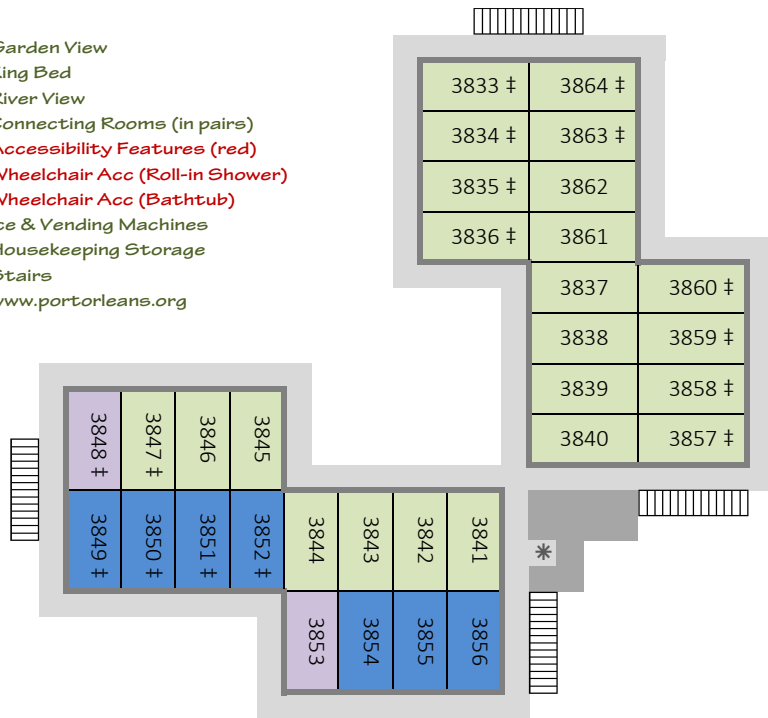

*Disney's Port Orleans Resort - Riverside
Alligator Bayou - Building 36 - First Floor (ground)*

*Disney's Port Orleans Resort - Riverside
Alligator Bayou - Building 36 - Second Floor*

- Standard View
- Garden View
- King Bed
- ‡ Connecting Rooms (in pairs)
- 123 Accessibility Features (red)
- Wheelchair Acc (Roll-in Shower)
- ◆ Wheelchair Acc (Bathtub)
- * Ice & Vending Machines
- Housekeeping Storage
- ▤ Stairs
- © www.portorleans.org

*Disney's Port Orleans Resort - Riverside
Alligator Bayou - Building 37 - First Floor (ground)*

*Disney's Port Orleans Resort - Riverside
Alligator Bayou - Building 37 - Second Floor*

*Disney's Port Orleans Resort - Riverside
 Alligator Bayou - Building 3B - First Floor (ground)*

- Garden View
- King Bed
- River View
- ‡ Connecting Rooms (in pairs)
- 123 Accessibility Features (red)
- Wheelchair Acc (Roll-in Shower)
- ◆ Wheelchair Acc (Bathtub)
- * Ice & Vending Machines
- Housekeeping Storage
- ▮ Stairs
- © www.portorleans.org