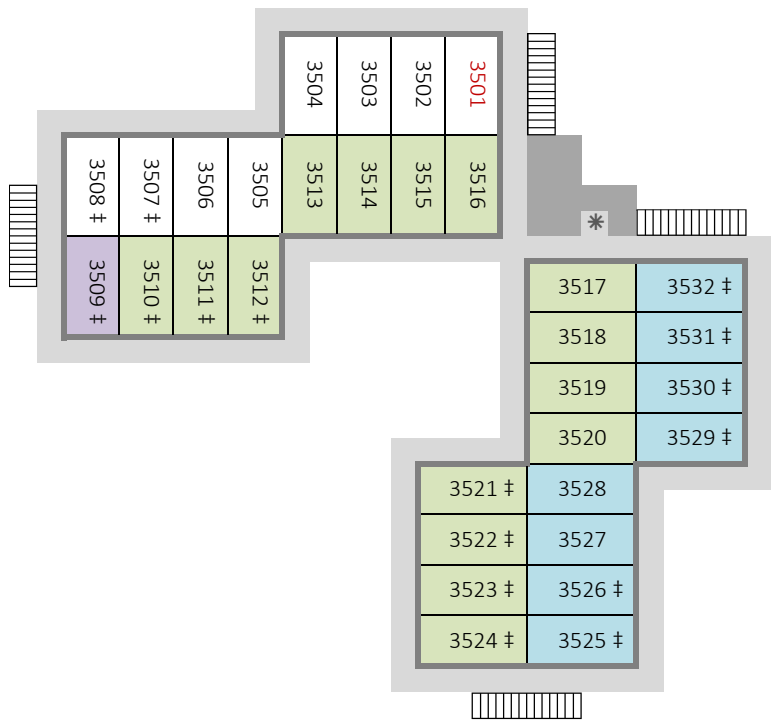

*Disney's Port Orleans Resort - Riverside
Alligator Bayou - Building 35 - First Floor (ground)*