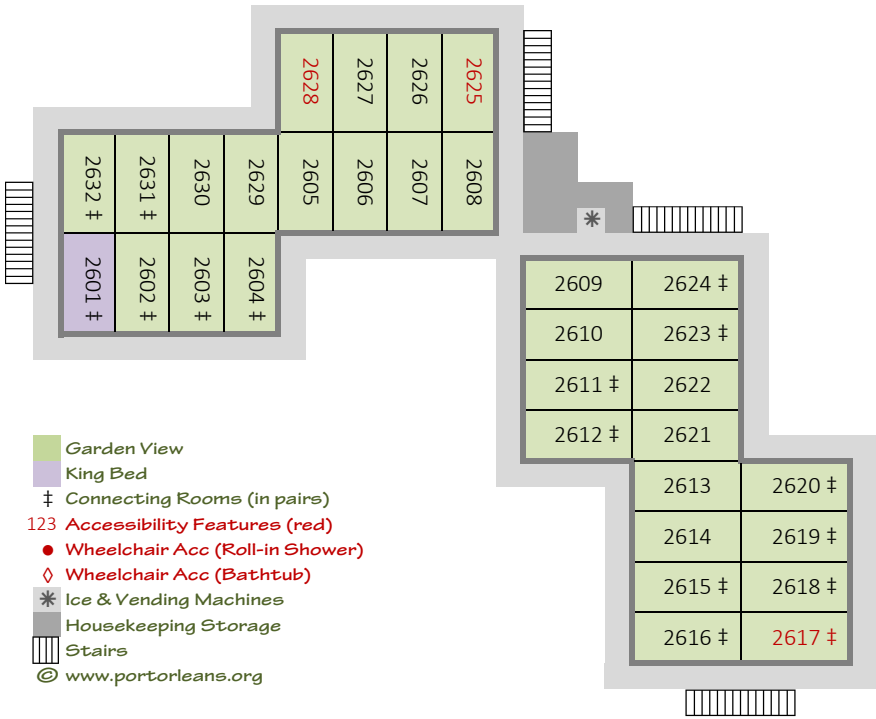

Disney's Port Orleans Resort - Riverside
 Alligator Bayou - Building 1B - First Floor (ground)

Disney's Port Orleans Resort - Riverside
 Alligator Bayou - Building 1B - Second Floor

Disney's Port Orleans Resort - Riverside
Alligator Bayou - Building 24 - First Floor (ground)

Disney's Port Orleans Resort - Riverside
Alligator Bayou - Building 24 - Second Floor

- Standard View
- Garden View
- King Bed
- Swimming Pool View
- † Connecting Rooms (in pairs)
- 123 Accessibility Features (red)
- Wheelchair Acc (Roll-in Shower)
- ◇ Wheelchair Acc (Bathtub)
- * Ice & Vending Machines
- Housekeeping Storage
- Stairs
- © www.portorleans.org

Disney's Port Orleans Resort - Riverside
Alligator Bayou - Building 25 - First Floor (ground)

Disney's Port Orleans Resort - Riverside
Alligator Bayou - Building 25 - Second Floor

Disney's Port Orleans Resort - Riverside
 Alligator Bayou - Building 26 - First Floor (ground)