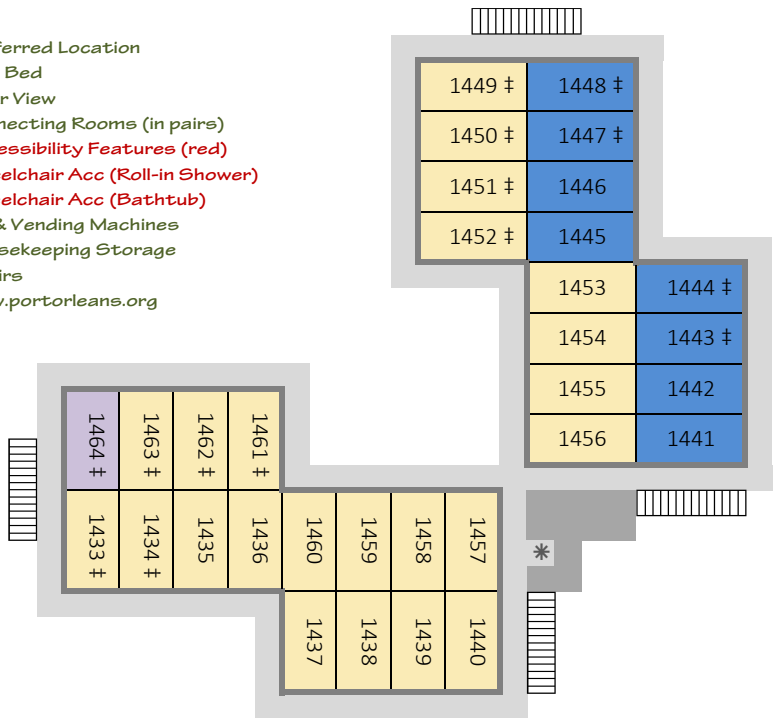

*Disney's Port Orleans Resort - Riverside
 Alligator Bayou - Building 14 - First Floor (ground)*

- Preferred Location
- King Bed
- River View
- † Connecting Rooms (in pairs)
- 123 Accessibility Features (red)
- Wheelchair Acc (Roll-in Shower)
- ◇ Wheelchair Acc (Bathtub)
- * Ice & Vending Machines
- Housekeeping Storage
- Stairs
- © www.portorleans.org

*Disney's Port Orleans Resort - Riverside
 Alligator Bayou - Building 14 - Second Floor*

Disney's Port Orleans Resort - Riverside
Alligator Bayou - Building 15 - First Floor (ground)

- Preferred Location
- King Bed
- ‡ Connecting Rooms (in pairs)
- 123 Accessibility Features (red)
 - Wheelchair Acc (Roll-in Shower)
 - ◊ Wheelchair Acc (Bathtub)
- * Ice & Vending Machines
- Housekeeping Storage
- Stairs
- © www.portorleans.org

Disney's Port Orleans Resort - Riverside
Alligator Bayou - Building 15 - Second Floor

Disney's Port Orleans Resort Riverside
Alligator Bayou - Building 16 - First Floor (ground)

Disney's Port Orleans Resort - Riverside
Alligator Bayou - Building 16 - Second Floor

Disney's Port Orleans Resort - Riverside
Alligator Bayou - Building 17 - First Floor (ground)

Disney's Port Orleans Resort - Riverside
Alligator Bayou - Building 17 - Second Floor

- Standard View
- Garden View
- King Bed
- Swimming Pool View
- † Connecting Rooms (in pairs)
- 123 Accessibility Features (red)
- Wheelchair Acc (Roll-in Shower)
- ◇ Wheelchair Acc (Bathtub)
- * Ice & Vending Machines
- Housekeeping Storage
- Stairs
- © www.portorleans.org