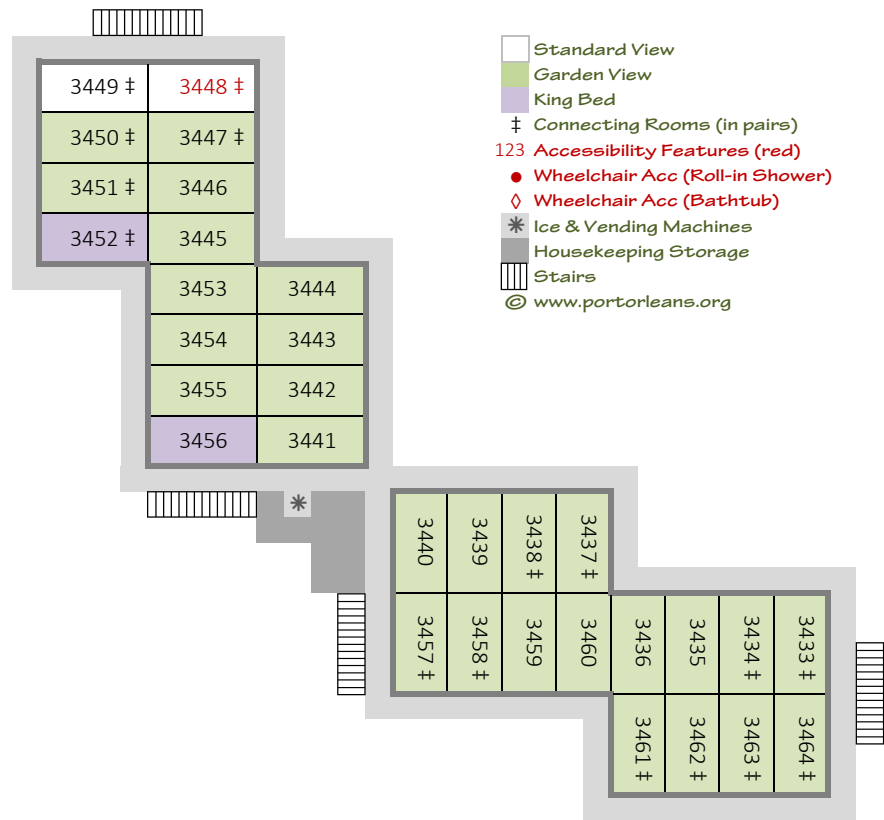

Disney's Port Orleans Resort - Riverside
Alligator Bayou - Building 34 - Second Floor