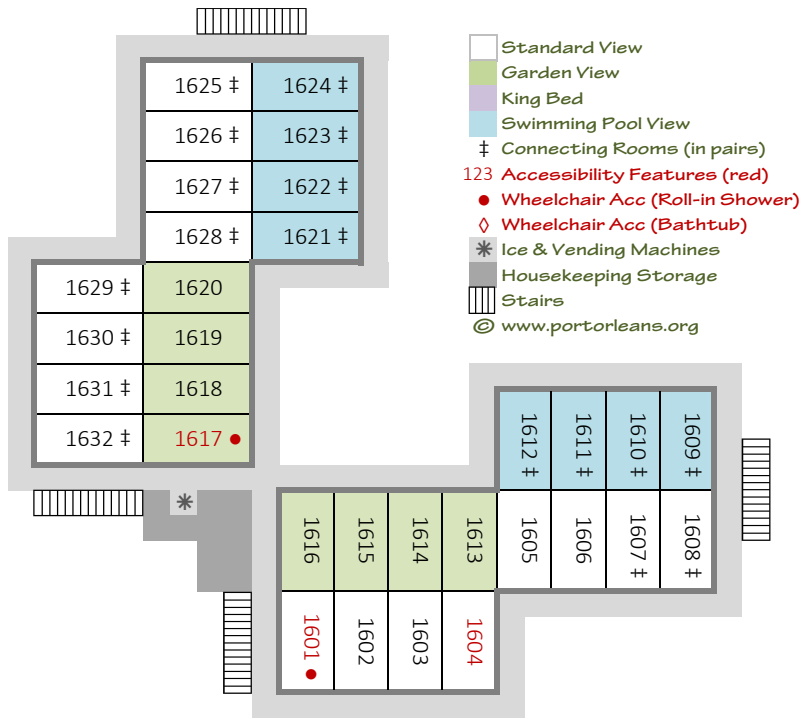

*Disney's Port Orleans Resort - Riverside
 Alligator Bayou - Building 14 - First Floor (ground)*

- Preferred Location
- King Bed
- River View
- † Connecting Rooms (in pairs)
- 123 Accessibility Features (red)
- Wheelchair Acc (Roll-in Shower)
- ◇ Wheelchair Acc (Bathtub)
- * Ice & Vending Machines
- Housekeeping Storage
- Stairs
- © www.portorleans.org

*Disney's Port Orleans Resort - Riverside
 Alligator Bayou - Building 14 - Second Floor*

Disney's Port Orleans Resort - Riverside
Alligator Bayou - Building 15 - First Floor (ground)

- Preferred Location
- King Bed
- ‡ Connecting Rooms (in pairs)
- 123 Accessibility Features (red)
 - Wheelchair Acc (Roll-in Shower)
 - ◊ Wheelchair Acc (Bathtub)
- * Ice & Vending Machines
- Housekeeping Storage
- Stairs
- © www.portorleans.org

Disney's Port Orleans Resort - Riverside
Alligator Bayou - Building 15 - Second Floor

Disney's Port Orleans Resort Riverside
Alligator Bayou - Building 16 - First Floor (ground)

Disney's Port Orleans Resort - Riverside
Alligator Bayou - Building 16 - Second Floor

Disney's Port Orleans Resort - Riverside
Alligator Bayou - Building 17 - First Floor (ground)

Disney's Port Orleans Resort - Riverside
Alligator Bayou - Building 17 - Second Floor

- Standard View
- Garden View
- King Bed
- Swimming Pool View
- † Connecting Rooms (in pairs)
- 123 Accessibility Features (red)
- Wheelchair Acc (Roll-in Shower)
- ◇ Wheelchair Acc (Bathtub)
- * Ice & Vending Machines
- Housekeeping Storage
- Stairs
- © www.portorleans.org