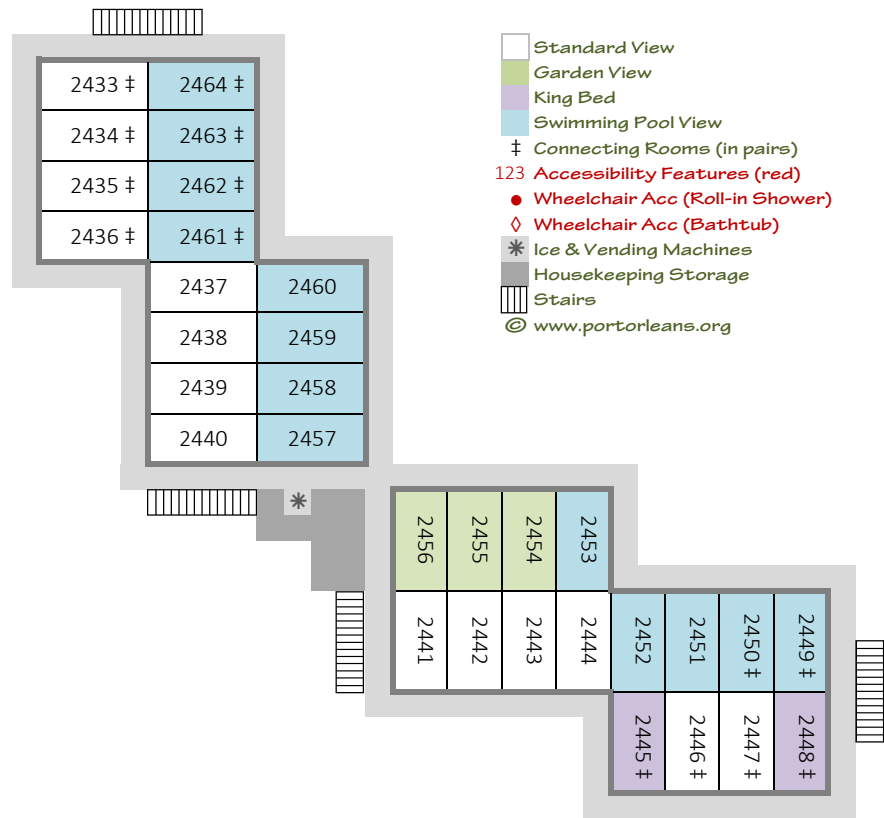

Disney's Port Orleans Resort - Riverside
Alligator Bayou - Building 17 - First Floor (ground)

Disney's Port Orleans Resort - Riverside
Alligator Bayou - Building 17 - Second Floor

- Standard View
- Garden View
- King Bed
- Swimming Pool View
- † Connecting Rooms (in pairs)
- 123 Accessibility Features (red)
- Wheelchair Acc (Roll-in Shower)
- ◇ Wheelchair Acc (Bathtub)
- * Ice & Vending Machines
- Housekeeping Storage
- Stairs
- © www.portorleans.org

- Preferred Location
- King Bed
- Swimming Pool View
- † Connecting Rooms (in pairs)
- 123 Accessibility Features (red)
- Wheelchair Acc (Roll-in Shower)
- ◊ Wheelchair Acc (Bathtub)
- * Ice & Vending Machines
- Housekeeping Storage
- Stairs
- © www.portorleans.org

Disney's Port Orleans Resort - Riverside
 Alligator Bayou - Building 1B - First Floor (ground)

Disney's Port Orleans Resort - Riverside
 Alligator Bayou - Building 1B - Second Floor

Disney's Port Orleans Resort - Riverside
Alligator Bayou - Building 24 - First Floor (ground)

Disney's Port Orleans Resort - Riverside
Alligator Bayou - Building 24 - Second Floor

- Standard View
- Garden View
- King Bed
- Swimming Pool View
- † Connecting Rooms (in pairs)
- 123 Accessibility Features (red)
- Wheelchair Acc (Roll-in Shower)
- ◇ Wheelchair Acc (Bathtub)
- * Ice & Vending Machines
- Housekeeping Storage
- Stairs
- © www.portorleans.org