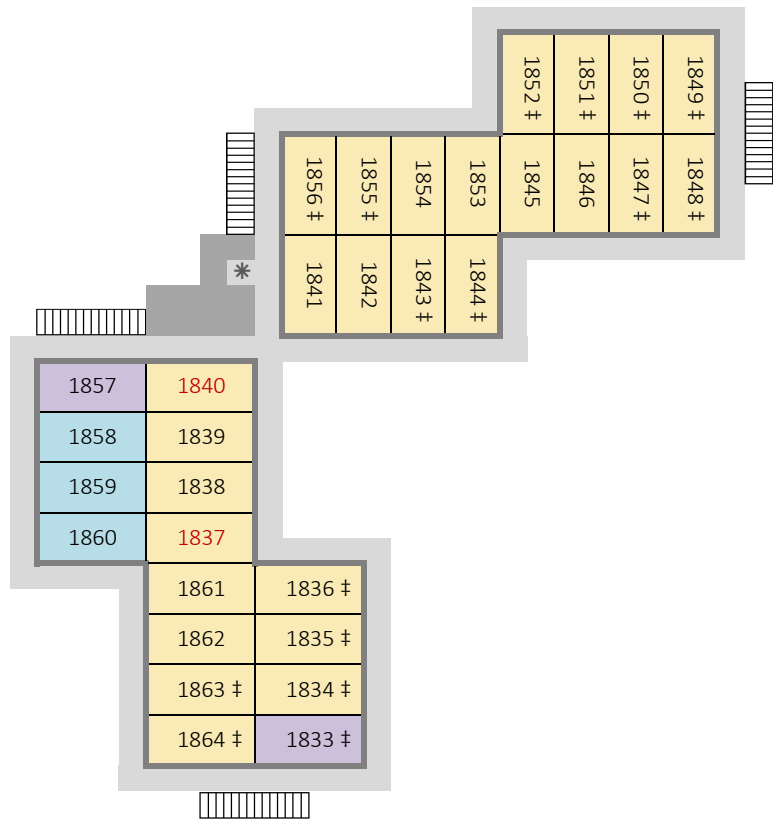

*Disney's Port Orleans Resort - Riverside
 Alligator Bayou - Building 14 - Second Floor*

Disney's Port Orleans Resort - Riverside
Alligator Bayou - Building 15 - First Floor (ground)

- Preferred Location
- King Bed
- ‡ Connecting Rooms (in pairs)
- 123 Accessibility Features (red)
 - Wheelchair Acc (Roll-in Shower)
 - ◊ Wheelchair Acc (Bathtub)
- * Ice & Vending Machines
- Housekeeping Storage
- Stairs
- © www.portorleans.org

Disney's Port Orleans Resort - Riverside
Alligator Bayou - Building 15 - Second Floor

Disney's Port Orleans Resort Riverside
Alligator Bayou - Building 16 - First Floor (ground)

Disney's Port Orleans Resort - Riverside
Alligator Bayou - Building 16 - Second Floor

Disney's Port Orleans Resort - Riverside
Alligator Bayou - Building 17 - First Floor (ground)

Disney's Port Orleans Resort - Riverside
Alligator Bayou - Building 17 - Second Floor

- Standard View
- Garden View
- King Bed
- Swimming Pool View
- † Connecting Rooms (in pairs)
- 123 Accessibility Features (red)
- Wheelchair Acc (Roll-in Shower)
- ◇ Wheelchair Acc (Bathtub)
- * Ice & Vending Machines
- Housekeeping Storage
- Stairs
- © www.portorleans.org

Disney's Port Orleans Resort - Riverside
 Alligator Bayou - Building 1B - First Floor (ground)

Disney's Port Orleans Resort - Riverside
 Alligator Bayou - Building 1B - Second Floor

Disney's Port Orleans Resort - Riverside
Alligator Bayou - Building 24 - First Floor (ground)