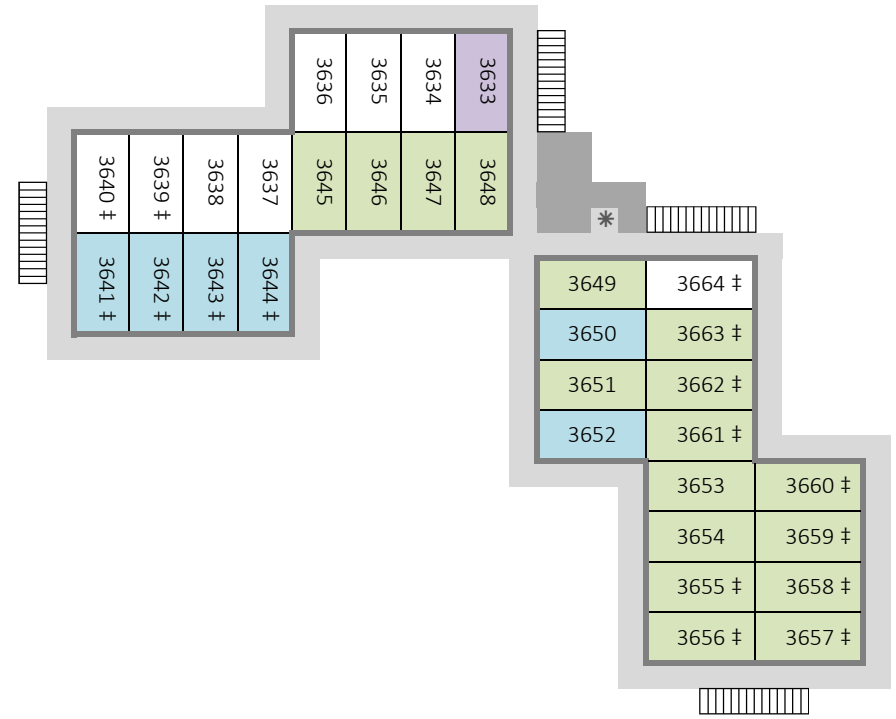

*Disney's Port Orleans Resort - Riverside
Alligator Bayou - Building 36 - Second Floor*