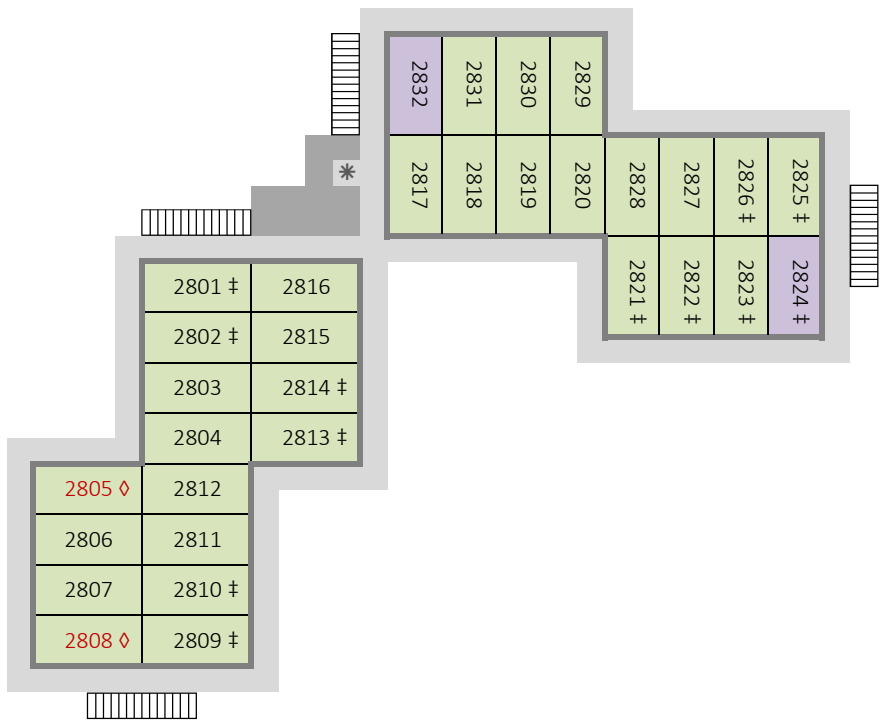

Disney's Port Orleans Resort - Riverside
Alligator Bayou - Building 25 - First Floor (ground)

Disney's Port Orleans Resort - Riverside
Alligator Bayou - Building 25 - Second Floor

Disney's Port Orleans Resort - Riverside
 Alligator Bayou - Building 26 - First Floor (ground)

Disney's Port Orleans Resort - Riverside
 Alligator Bayou - Building 26 - Second Floor

Disney's Port Orleans Resort - Riverside
Alligator Bayou - Building 27 - First Floor (ground)

- Preferred Location
- King Bed
- River View
- † Connecting Rooms (in pairs)
- 123 Accessibility Features (red)
- Wheelchair Acc (Roll-in Shower)
- ◊ Wheelchair Acc (Bathtub)
- * Ice & Vending Machines
- Housekeeping Storage
- Stairs
- © www.portorleans.org

Disney's Port Orleans Resort - Riverside
Alligator Bayou - Building 27 - Second Floor

Disney's Port Orleans Resort - Riverside
Alligator Bayou - Building 28 - First Floor (ground)

Disney's Port Orleans Resort - Riverside
Alligator Bayou - Building 28 - Second Floor