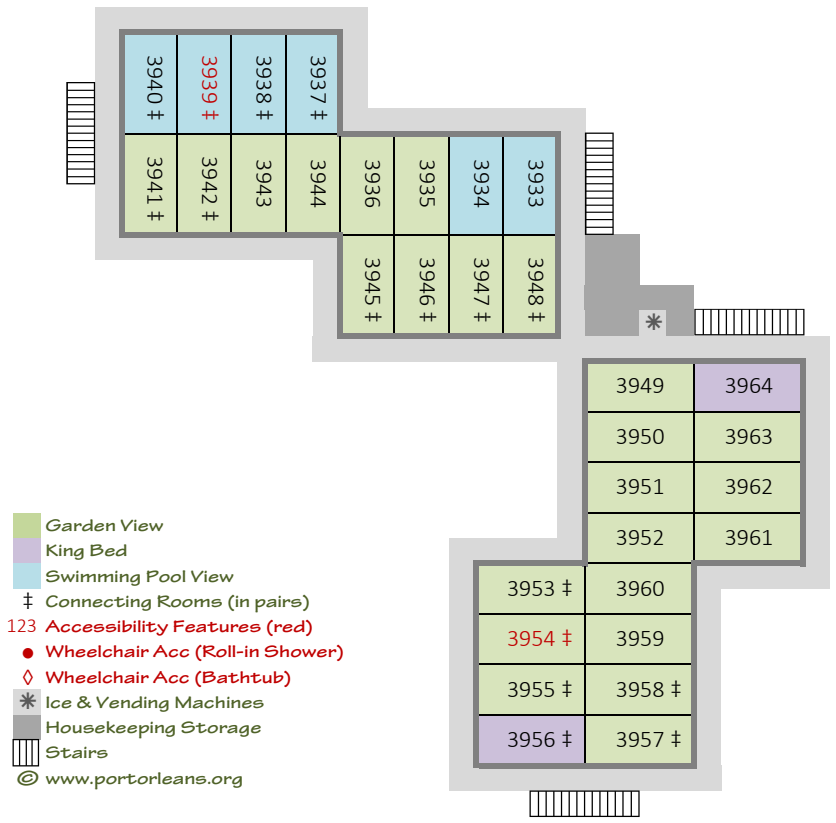

- Garden View
- King Bed
- Swimming Pool View
- † Connecting Rooms (in pairs)
- 123 Accessibility Features (red)
- Wheelchair Acc (Roll-in Shower)
- Wheelchair Acc (Bathtub)
- Ice & Vending Machines
- Housekeeping Storage
- Stairs
- © www.portorleans.org

Disney's Port Orleans Resort - Riverside
Alligator Bayou - Building 39 - Second Floor