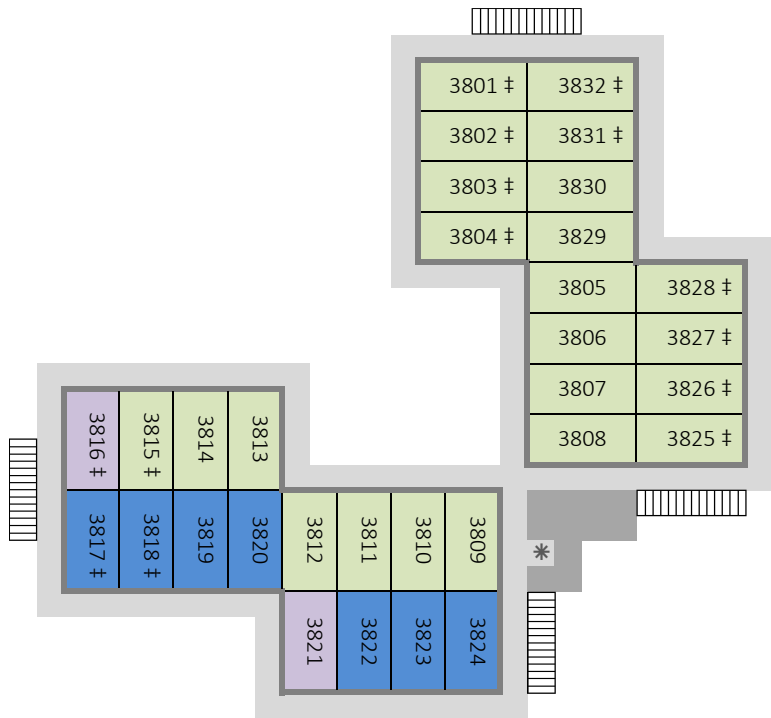

*Disney's Port Orleans Resort - Riverside
Alligator Bayou - Building 36 - First Floor (ground)*

*Disney's Port Orleans Resort - Riverside
Alligator Bayou - Building 36 - Second Floor*

- Standard View
- Garden View
- King Bed
- ‡ Connecting Rooms (in pairs)
- 123 Accessibility Features (red)
- Wheelchair Acc (Roll-in Shower)
- ◆ Wheelchair Acc (Bathtub)
- * Ice & Vending Machines
- Housekeeping Storage
- ▤ Stairs
- © www.portorleans.org

*Disney's Port Orleans Resort - Riverside
Alligator Bayou - Building 37 - First Floor (ground)*

*Disney's Port Orleans Resort - Riverside
Alligator Bayou - Building 37 - Second Floor*

*Disney's Port Orleans Resort - Riverside
 Alligator Bayou - Building 3B - First Floor (ground)*

Disney's Port Orleans Resort - Riverside
Alligator Bayou - Building 39 - Second Floor

Port Orleans Riverside - Alligator Bayou Room Quantity Breakdowns

Room Category / Building	Preferred Buildings				Regular Buildings												Alligator Bayou	
	14	15	18	27	16	17	24	25	26	28	34	35	36	37	38	39	Total	Connecting
Standard View					31	16	30	0	0	0	4	15	16	16	0	0	128	63
Garden View					16	40	8	48	62	60	55	30	36	44	46	50	495	225
Preferred Location	44	61	53	46													204	86
King Bed	4	3	5	3	1	4	2	4	2	4	5	3	2	4	4	4	54	31
Swimming Pool View	0	0	6	0	16	4	24	12	0	0	0	16	10	0	0	10	98	62
River View	16	0	0	15	0	0	0	0	0	0	0	0	0	0	14	0	45	23
Total Rooms	64	64	64	64	64	64	64	64	64	64	64	64	64	64	64	64	1024	490
Wheelchair, with Roll-in Shower	0	1	1	1	2	1	1	0	0	0	0	0	0	0	0	0	7	1
Wheelchair, with Accessible Bathtub	0	2	1	2	0	1	2	0	0	2	0	0	0	0	0	0	10	1
Other Accessible Room Types	0	3	5	3	4	3	0	3	4	2	3	2	0	0	0	5	37	19
Total Accessible Rooms	0	6	7	6	6	5	3	3	4	4	3	2	0	0	0	5	54	21