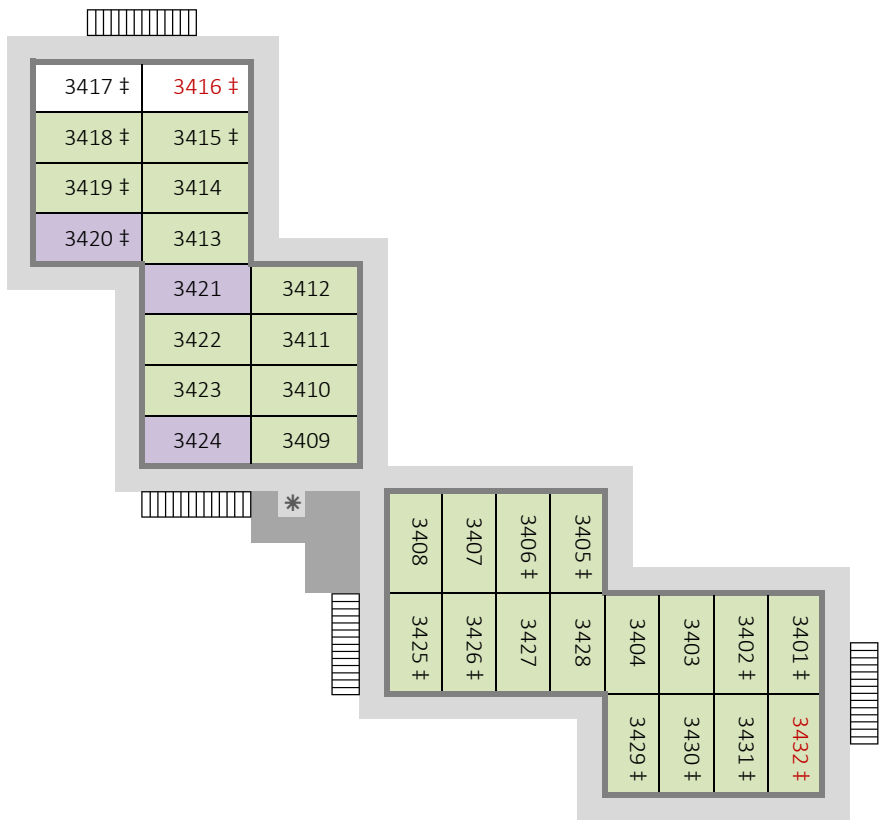

Disney's Port Orleans Resort - Riverside
Alligator Bayou - Building 34 - First Floor (ground)