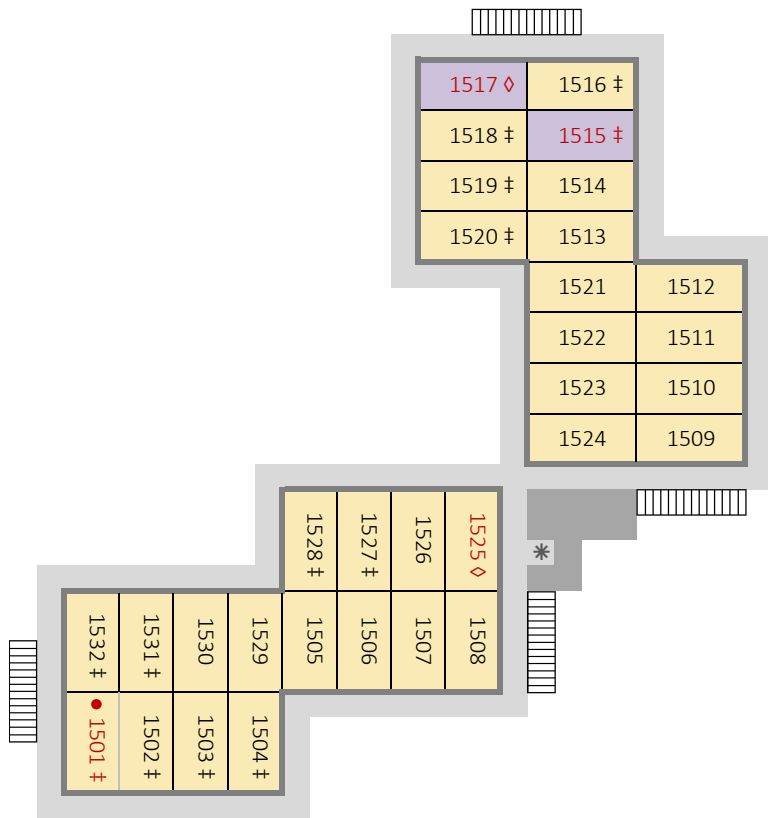

*Disney's Port Orleans Resort - Riverside
 Alligator Bayou - Building 14 - First Floor (ground)*

- Preferred Location
- King Bed
- River View
- † Connecting Rooms (in pairs)
- 123 Accessibility Features (red)
- Wheelchair Acc (Roll-in Shower)
- ◇ Wheelchair Acc (Bathtub)
- * Ice & Vending Machines
- Housekeeping Storage
- Stairs
- © www.portorleans.org

*Disney's Port Orleans Resort - Riverside
 Alligator Bayou - Building 14 - Second Floor*

Disney's Port Orleans Resort - Riverside
Alligator Bayou - Building 15 - First Floor (ground)

- Preferred Location
- King Bed
- ‡ Connecting Rooms (in pairs)
- 123 Accessibility Features (red)
 - Wheelchair Acc (Roll-in Shower)
 - ◊ Wheelchair Acc (Bathtub)
- * Ice & Vending Machines
- Housekeeping Storage
- Stairs
- © www.portorleans.org

Disney's Port Orleans Resort - Riverside
Alligator Bayou - Building 15 - Second Floor

Disney's Port Orleans Resort Riverside
Alligator Bayou - Building 16 - First Floor (ground)

Disney's Port Orleans Resort - Riverside
Alligator Bayou - Building 16 - Second Floor