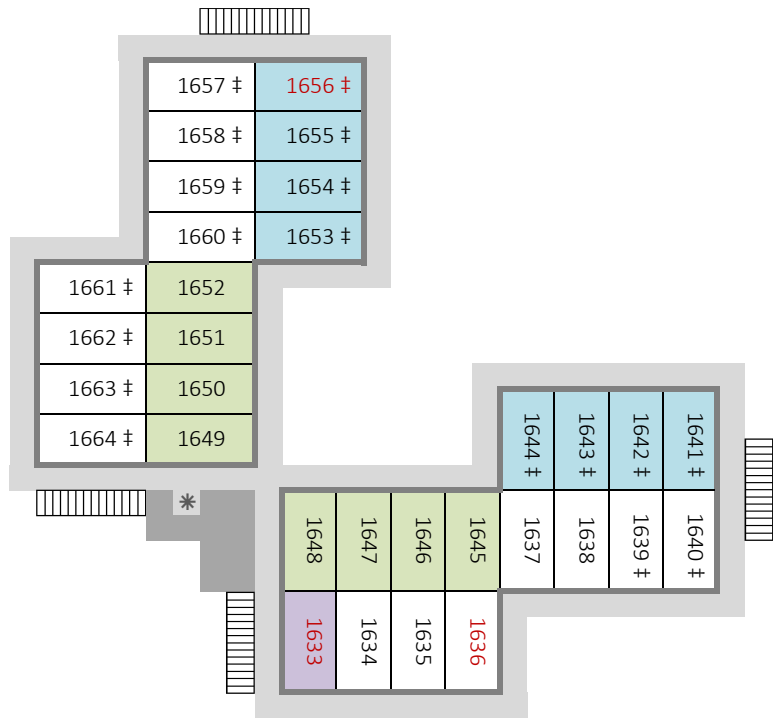

*Disney's Port Orleans Resort - Riverside
 Alligator Bayou - Building 14 - First Floor (ground)*

- Preferred Location
- King Bed
- River View
- † Connecting Rooms (in pairs)
- 123 Accessibility Features (red)
- Wheelchair Acc (Roll-in Shower)
- ◇ Wheelchair Acc (Bathtub)
- * Ice & Vending Machines
- Housekeeping Storage
- Stairs
- © www.portorleans.org

*Disney's Port Orleans Resort - Riverside
 Alligator Bayou - Building 14 - Second Floor*

Disney's Port Orleans Resort - Riverside
Alligator Bayou - Building 15 - First Floor (ground)

- Preferred Location
- King Bed
- ‡ Connecting Rooms (in pairs)
- 123 Accessibility Features (red)
 - Wheelchair Acc (Roll-in Shower)
 - ◊ Wheelchair Acc (Bathtub)
- * Ice & Vending Machines
- Housekeeping Storage
- Stairs
- © www.portorleans.org

Disney's Port Orleans Resort - Riverside
Alligator Bayou - Building 15 - Second Floor

Disney's Port Orleans Resort Riverside
Alligator Bayou - Building 16 - First Floor (ground)

Disney's Port Orleans Resort - Riverside
Alligator Bayou - Building 16 - Second Floor

Disney's Port Orleans Resort - Riverside
Alligator Bayou - Building 17 - First Floor (ground)

Disney's Port Orleans Resort - Riverside
Alligator Bayou - Building 17 - Second Floor

- Standard View
- Garden View
- King Bed
- Swimming Pool View
- † Connecting Rooms (in pairs)
- 123 Accessibility Features (red)
- Wheelchair Acc (Roll-in Shower)
- ◇ Wheelchair Acc (Bathtub)
- * Ice & Vending Machines
- Housekeeping Storage
- Stairs
- © www.portorleans.org