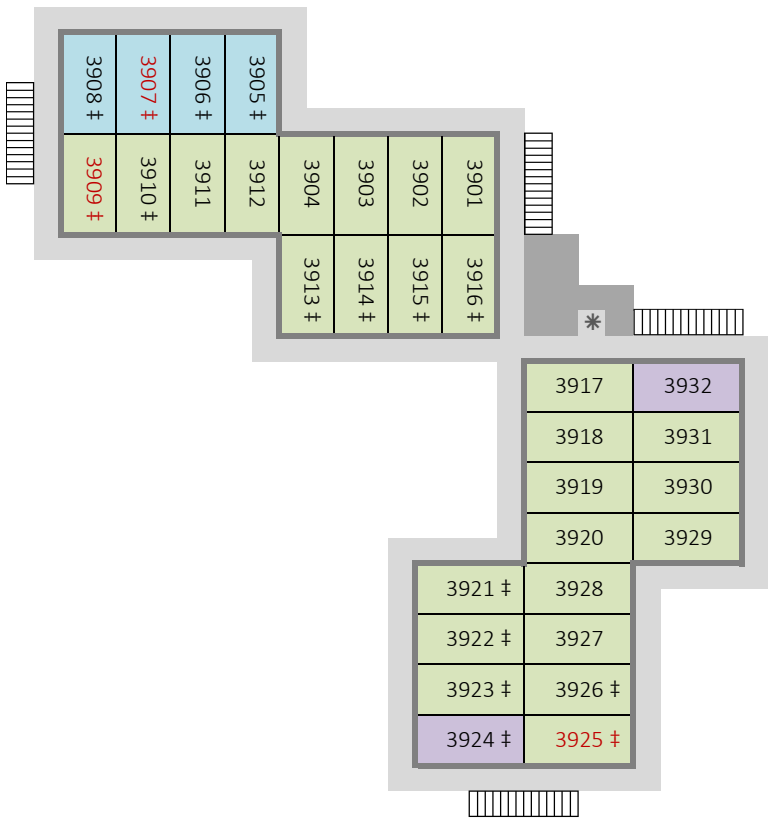

Disney's Port Orleans Resort - Riverside
Alligator Bayou - Building 39 - First Floor (ground)