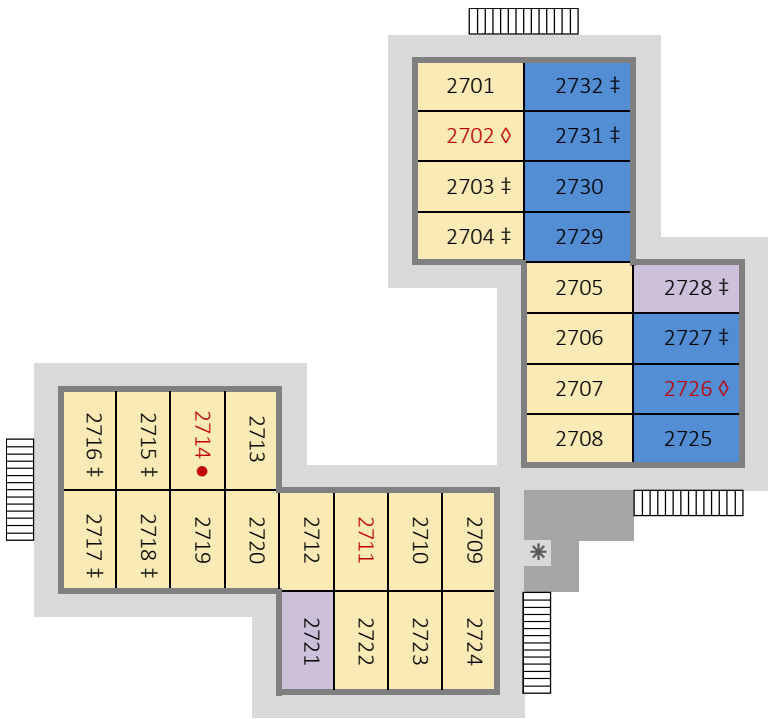

Disney's Port Orleans Resort - Riverside
Alligator Bayou - Building 25 - First Floor (ground)

Disney's Port Orleans Resort - Riverside
Alligator Bayou - Building 25 - Second Floor

Disney's Port Orleans Resort - Riverside
 Alligator Bayou - Building 26 - First Floor (ground)

Disney's Port Orleans Resort - Riverside
 Alligator Bayou - Building 26 - Second Floor

Disney's Port Orleans Resort - Riverside
Alligator Bayou - Building 27 - First Floor (ground)

- Preferred Location
- King Bed
- River View
- † Connecting Rooms (in pairs)
- 123 Accessibility Features (red)
- Wheelchair Acc (Roll-in Shower)
- ◊ Wheelchair Acc (Bathtub)
- * Ice & Vending Machines
- Housekeeping Storage
- Stairs
- © www.portorleans.org

Disney's Port Orleans Resort - Riverside
Alligator Bayou - Building 27 - Second Floor

Disney's Port Orleans Resort - Riverside
Alligator Bayou - Building 28 - First Floor (ground)

Disney's Port Orleans Resort - Riverside
Alligator Bayou - Building 28 - Second Floor