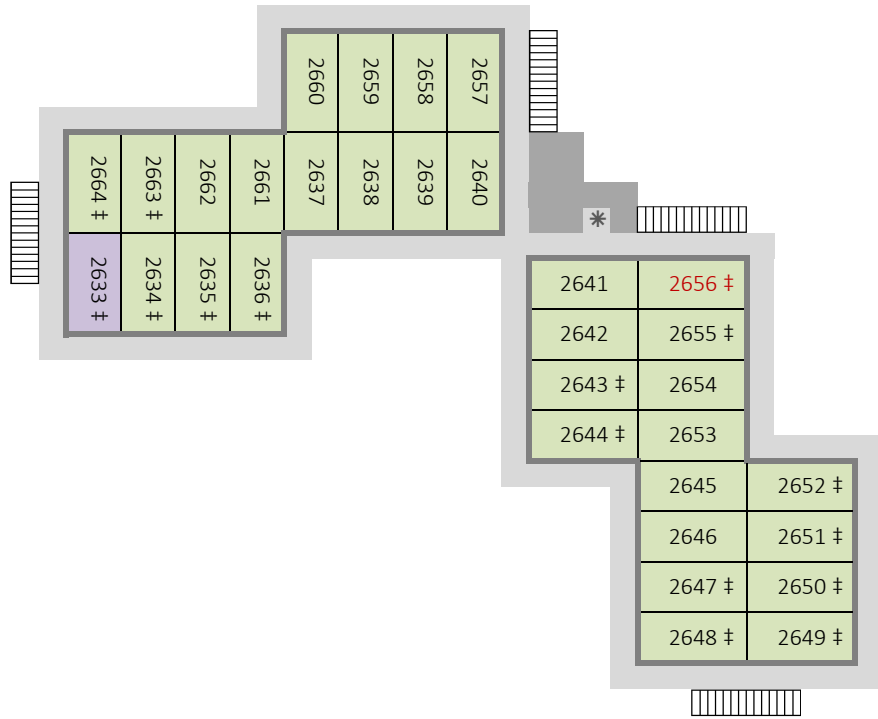

Disney's Port Orleans Resort - Riverside
Alligator Bayou - Building 25 - First Floor (ground)

Disney's Port Orleans Resort - Riverside
Alligator Bayou - Building 25 - Second Floor

Disney's Port Orleans Resort - Riverside
 Alligator Bayou - Building 26 - First Floor (ground)

Disney's Port Orleans Resort - Riverside
 Alligator Bayou - Building 26 - Second Floor

Disney's Port Orleans Resort - Riverside
Alligator Bayou - Building 27 - First Floor (ground)

- Preferred Location
- King Bed
- River View
- † Connecting Rooms (in pairs)
- 123 Accessibility Features (red)
- Wheelchair Acc (Roll-in Shower)
- ◊ Wheelchair Acc (Bathtub)
- * Ice & Vending Machines
- Housekeeping Storage
- Stairs
- © www.portorleans.org