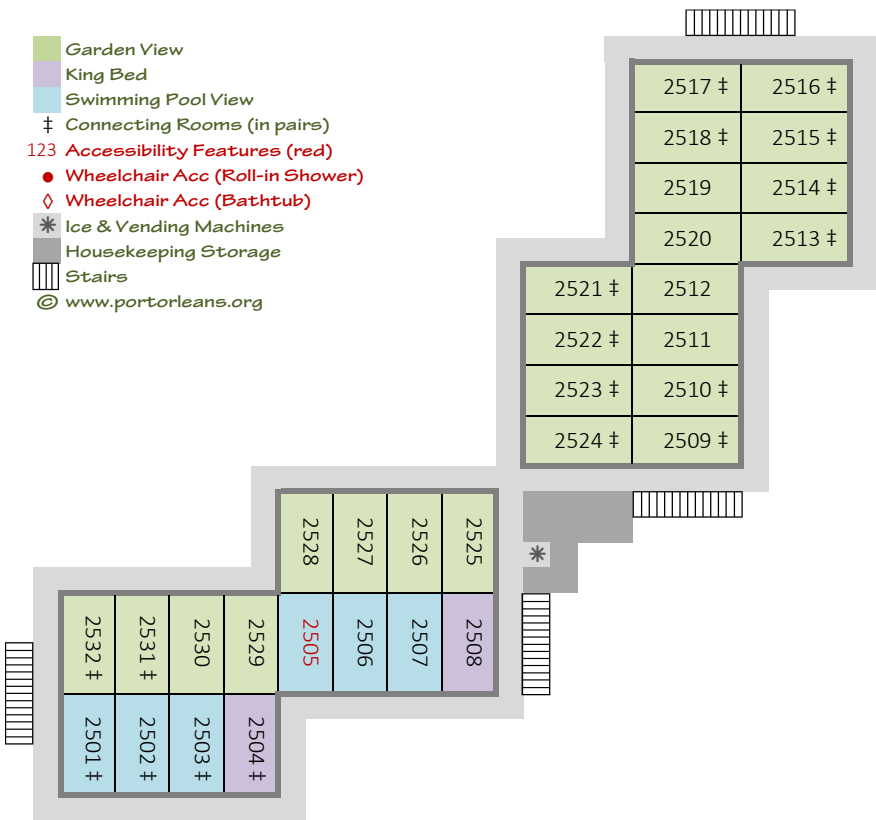

- Garden View
- King Bed
- Swimming Pool View
- ‡ Connecting Rooms (in pairs)
- 123 Accessibility Features (red)
- Wheelchair Acc (Roll-in Shower)
- Wheelchair Acc (Bathtub)
- Ice & Vending Machines
- Housekeeping Storage
- Stairs
- © www.portorleans.org

Disney's Port Orleans Resort - Riverside
Alligator Bayou - Building 25 - First Floor (ground)