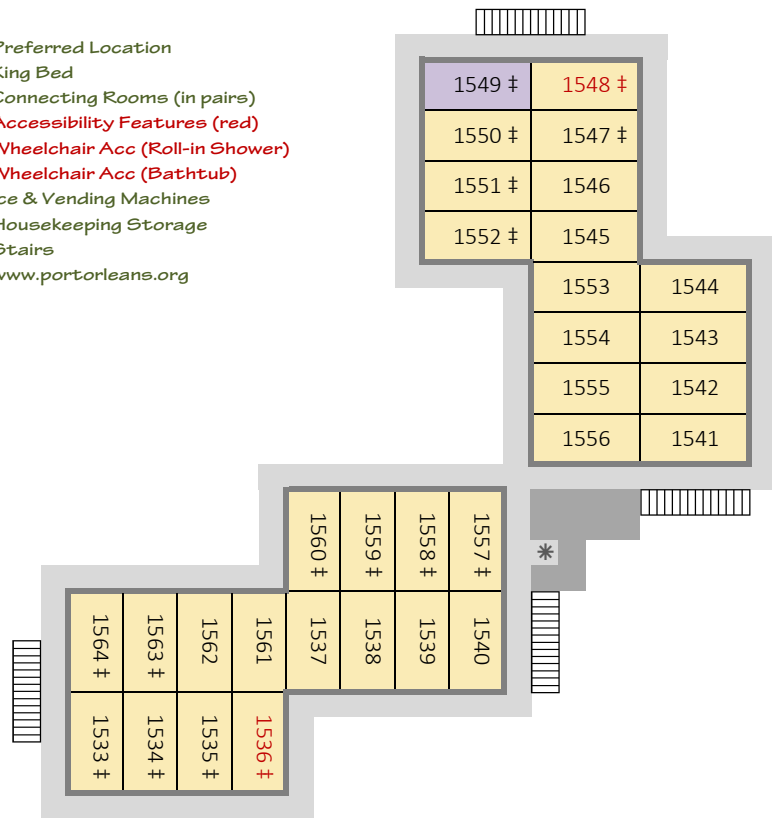

*Disney's Port Orleans Resort - Riverside
 Alligator Bayou - Building 14 - First Floor (ground)*

- Preferred Location
- King Bed
- River View
- † Connecting Rooms (in pairs)
- 123 Accessibility Features (red)
- Wheelchair Acc (Roll-in Shower)
- ◇ Wheelchair Acc (Bathtub)
- * Ice & Vending Machines
- Housekeeping Storage
- Stairs
- © www.portorleans.org

*Disney's Port Orleans Resort - Riverside
 Alligator Bayou - Building 14 - Second Floor*

Disney's Port Orleans Resort - Riverside
Alligator Bayou - Building 15 - First Floor (ground)

- Preferred Location
- King Bed
- ‡ Connecting Rooms (in pairs)
- 123 Accessibility Features (red)
 - Wheelchair Acc (Roll-in Shower)
 - ◊ Wheelchair Acc (Bathtub)
- * Ice & Vending Machines
- Housekeeping Storage
- Stairs
- © www.portorleans.org

Disney's Port Orleans Resort - Riverside
Alligator Bayou - Building 15 - Second Floor

Disney's Port Orleans Resort Riverside
Alligator Bayou - Building 16 - First Floor (ground)

Disney's Port Orleans Resort - Riverside
Alligator Bayou - Building 16 - Second Floor

Disney's Port Orleans Resort - Riverside
Alligator Bayou - Building 17 - First Floor (ground)

Disney's Port Orleans Resort - Riverside
Alligator Bayou - Building 17 - Second Floor

- Standard View
- Garden View
- King Bed
- Swimming Pool View
- † Connecting Rooms (in pairs)
- 123 Accessibility Features (red)
- Wheelchair Acc (Roll-in Shower)
- ◇ Wheelchair Acc (Bathtub)
- * Ice & Vending Machines
- Housekeeping Storage
- Stairs
- © www.portorleans.org