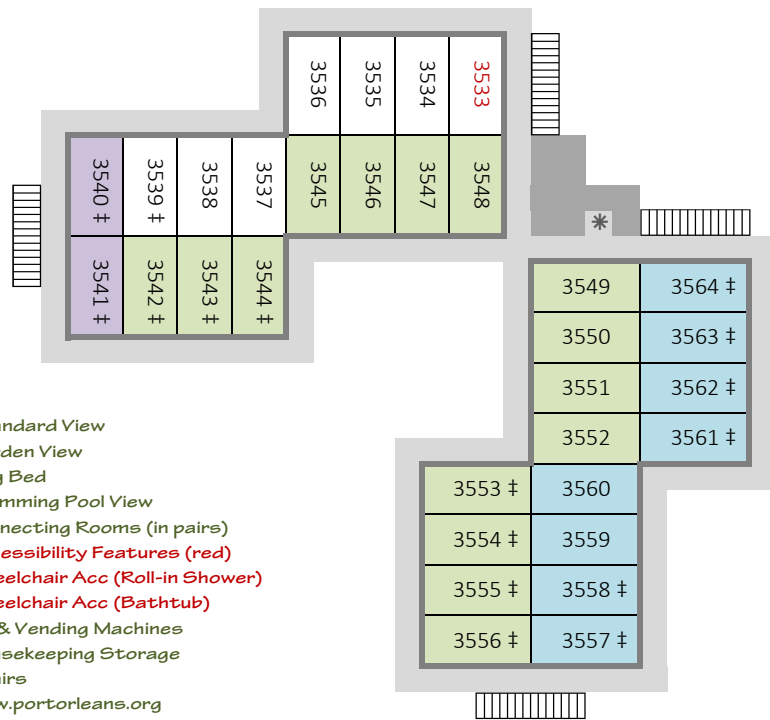

Disney's Port Orleans Resort - Riverside
Alligator Bayou - Building 27 - Second Floor

Disney's Port Orleans Resort - Riverside
Alligator Bayou - Building 28 - First Floor (ground)

Disney's Port Orleans Resort - Riverside
Alligator Bayou - Building 28 - Second Floor

- Garden View
- King Bed
- † Connecting Rooms (in pairs)
- †† Connecting Rooms (in pairs)
- ††† Connecting Rooms (in pairs)
- †††† Connecting Rooms (in pairs)
- ††††† Connecting Rooms (in pairs)
- †††††† Connecting Rooms (in pairs)
- 123 Accessibility Features (red)
- Wheelchair Acc (Roll-in Shower)
- ◊ Wheelchair Acc (Bathtub)
- * Ice & Vending Machines
- Housekeeping Storage
- ▮ Stairs
- © www.portorleans.org

Disney's Port Orleans Resort - Riverside
Alligator Bayou - Building 34 - First Floor (ground)

Disney's Port Orleans Resort - Riverside
Alligator Bayou - Building 34 - Second Floor

*Disney's Port Orleans Resort - Riverside
Alligator Bayou - Building 35 - First Floor (ground)*

*Disney's Port Orleans Resort - Riverside
Alligator Bayou - Building 35 - Second Floor*

- Standard View
- Garden View
- King Bed
- Swimming Pool View
- ‡ Connecting Rooms (in pairs)
- 123 Accessibility Features (red)
- Wheelchair Acc (Roll-in Shower)
- ◊ Wheelchair Acc (Bathtub)
- * Ice & Vending Machines
- Housekeeping Storage
- ▮ Stairs
- © www.portorleans.org