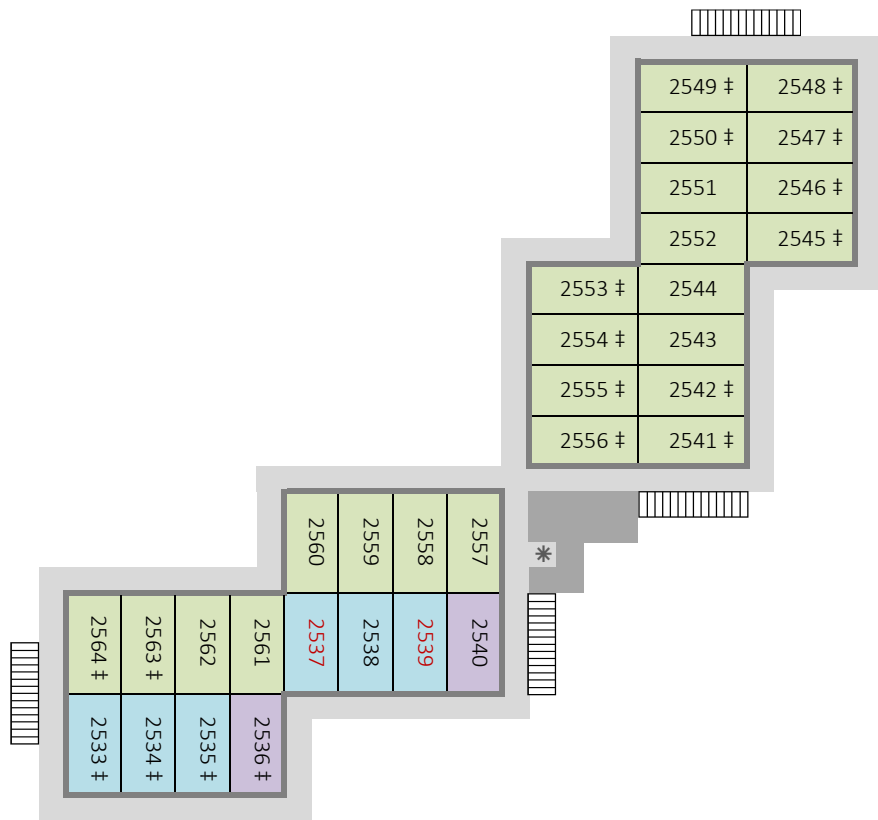

Disney's Port Orleans Resort - Riverside
Alligator Bayou - Building 25 - Second Floor