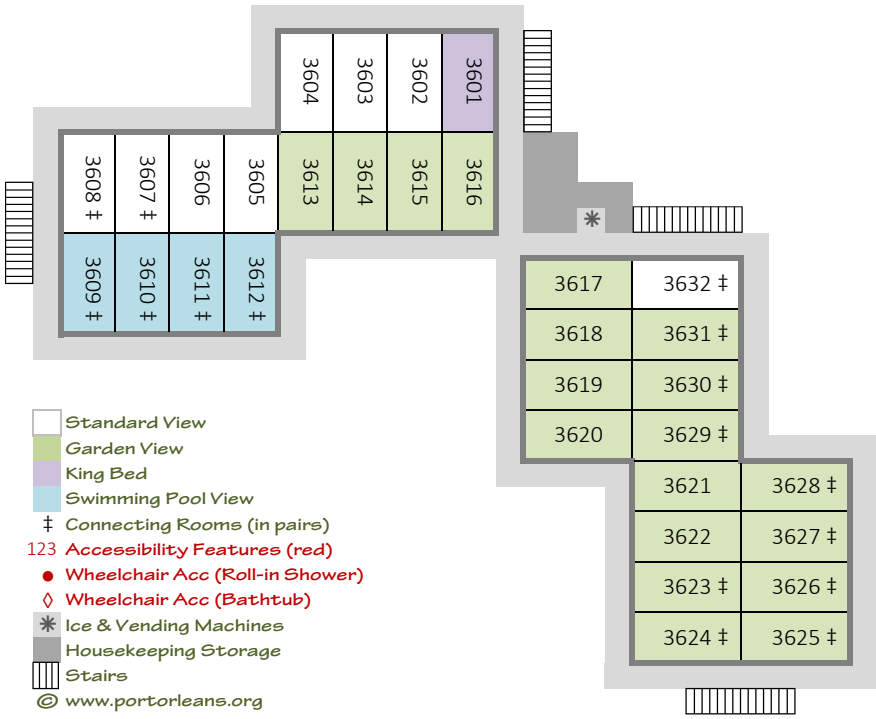

Disney's Port Orleans Resort - Riverside
Alligator Bayou - Building 27 - Second Floor

Disney's Port Orleans Resort - Riverside
Alligator Bayou - Building 28 - First Floor (ground)

Disney's Port Orleans Resort - Riverside
Alligator Bayou - Building 28 - Second Floor

Disney's Port Orleans Resort - Riverside
Alligator Bayou - Building 34 - First Floor (ground)

Disney's Port Orleans Resort - Riverside
Alligator Bayou - Building 34 - Second Floor

*Disney's Port Orleans Resort - Riverside
Alligator Bayou - Building 35 - First Floor (ground)*

*Disney's Port Orleans Resort - Riverside
Alligator Bayou - Building 35 - Second Floor*

- Standard View
- Garden View
- King Bed
- Swimming Pool View
- ‡ Connecting Rooms (in pairs)
- 123 Accessibility Features (red)
- Wheelchair Acc (Roll-in Shower)
- ◊ Wheelchair Acc (Bathtub)
- * Ice & Vending Machines
- Housekeeping Storage
- ▮ Stairs
- © www.portorleans.org

*Disney's Port Orleans Resort - Riverside
Alligator Bayou - Building 36 - First Floor (ground)*

*Disney's Port Orleans Resort - Riverside
Alligator Bayou - Building 36 - Second Floor*

- Standard View
- Garden View
- King Bed
- ‡ Connecting Rooms (in pairs)
- 123 Accessibility Features (red)
- Wheelchair Acc (Roll-in Shower)
- ◆ Wheelchair Acc (Bathtub)
- * Ice & Vending Machines
- Housekeeping Storage
- ▤ Stairs
- © www.portorleans.org