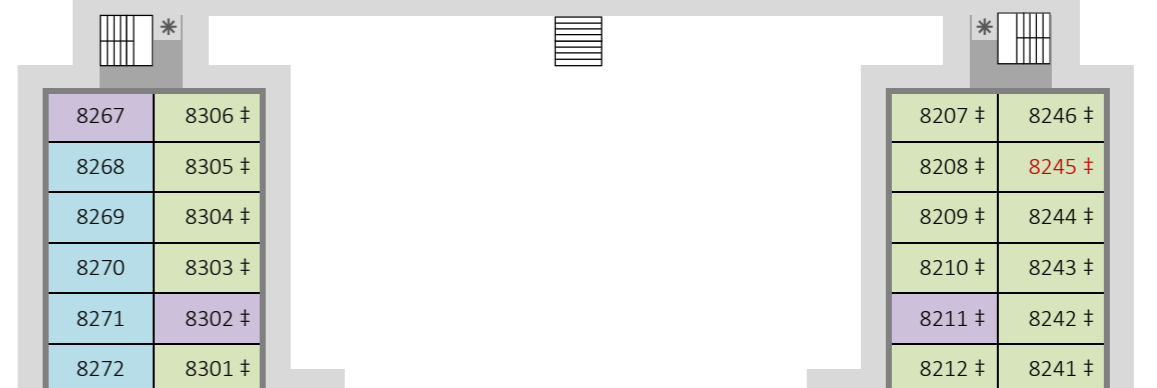

- Standard View
- Garden View
- King Bed
- Swimming Pool View
- River View
- ‡ Connecting Rooms (in pairs)
- 123 Accessibility Features (red)
- Wheelchair Acc (Roll-in Shower)
- ◇ Wheelchair Acc (Bathtub)
- * Ice & Vending Machines
- Housekeeping Storage
- Stairs Elevators
- © www.portorleans.org

Disney's Port Orleans Resort - Riverside
Magnolia Bend - Building 80 (Acadian House) - First Floor (ground)

Disney's Port Orleans Resort - Riverside
Magnolia Bend - Building 80 (Acadian House) - Second Floor

Disney's Port Orleans Resort - Riverside
Magnolia Bend - Building B5 (Magnolia Terrace) - First Floor (ground)

Disney's Port Orleans Resort - Riverside
Magnolia Bend - Building B5 (Magnolia Terrace) - Second Floor