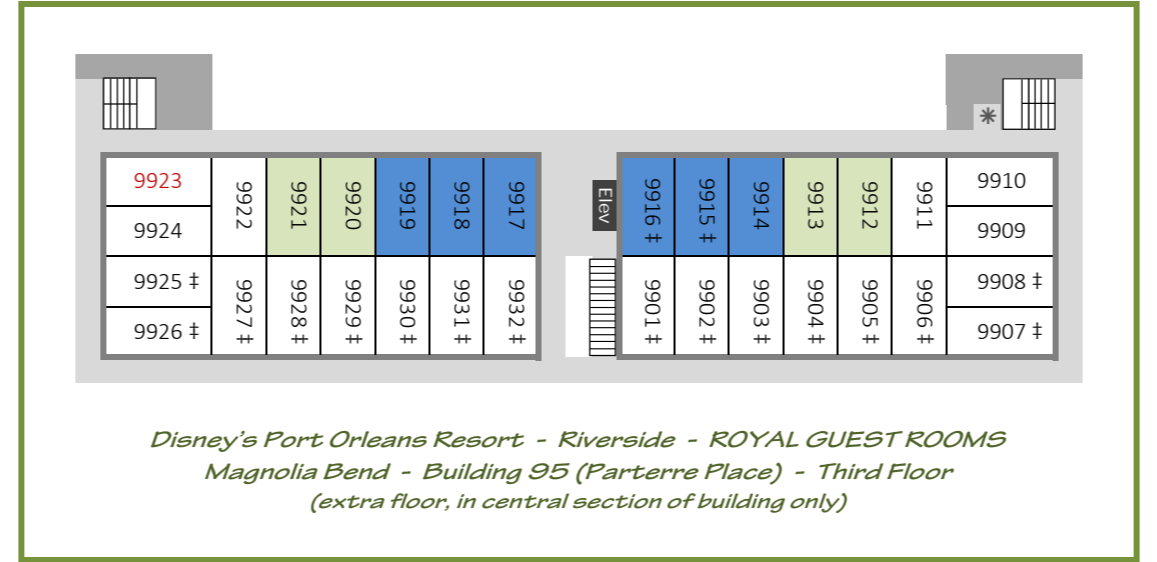

- Standard View
- Garden View
- Swimming Pool View
- River View
- † Connecting Rooms (in pairs)
- 123 Accessibility Features (red)
- Wheelchair Acc (Roll-in Shower)
- ◊ Wheelchair Acc (Bathtub)
- Ice & Vending Machines
- Housekeeping Storage
- Stairs Elevators
- © www.portorleans.org