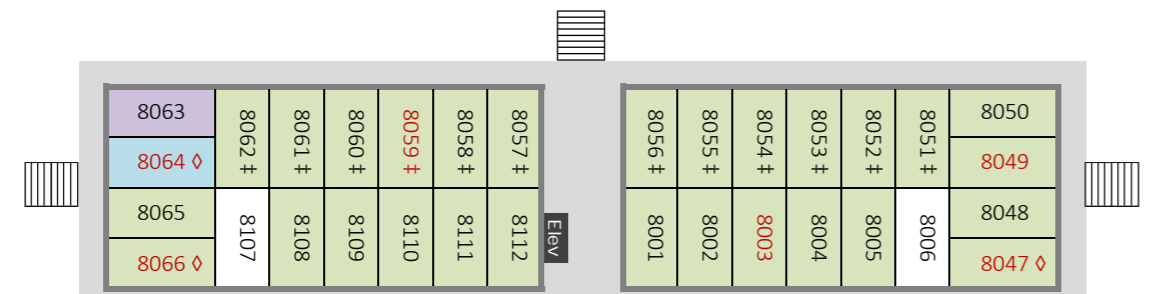

Disney's Port Orleans Resort - Riverside
Magnolia Bend - Building 80 (Acadian House) - First Floor (ground)

Disney's Port Orleans Resort - Riverside
Magnolia Bend - Building 80 (Acadian House) - Second Floor

Disney's Port Orleans Resort - Riverside
Magnolia Bend - Building B5 (Magnolia Terrace) - First Floor (ground)

Disney's Port Orleans Resort - Riverside
Magnolia Bend - Building B5 (Magnolia Terrace) - Second Floor