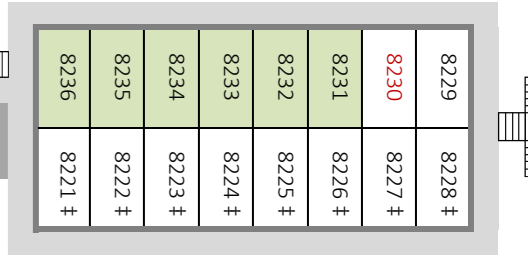

Disney's Port Orleans Resort - Riverside
Magnolia Bend - Building 80 (Acadian House) - First Floor (ground)

Disney's Port Orleans Resort - Riverside
Magnolia Bend - Building 80 (Acadian House) - Second Floor

Disney's Port Orleans Resort - Riverside
Magnolia Bend - Building B5 (Magnolia Terrace) - First Floor (ground)

Disney's Port Orleans Resort - Riverside
Magnolia Bend - Building B5 (Magnolia Terrace) - Second Floor