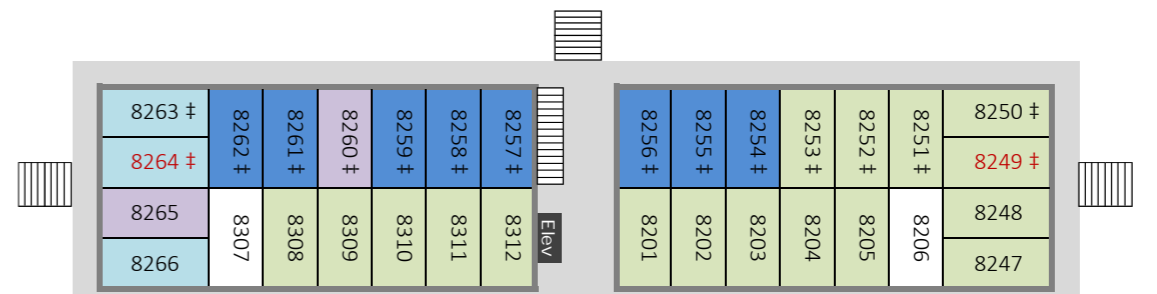

Disney's Port Orleans Resort - Riverside
Magnolia Bend - Building 80 (Acadian House) - First Floor (ground)

Disney's Port Orleans Resort - Riverside
Magnolia Bend - Building 80 (Acadian House) - Second Floor

Disney's Port Orleans Resort - Riverside
Magnolia Bend - Building B5 (Magnolia Terrace) - First Floor (ground)

Disney's Port Orleans Resort - Riverside
Magnolia Bend - Building B5 (Magnolia Terrace) - Second Floor