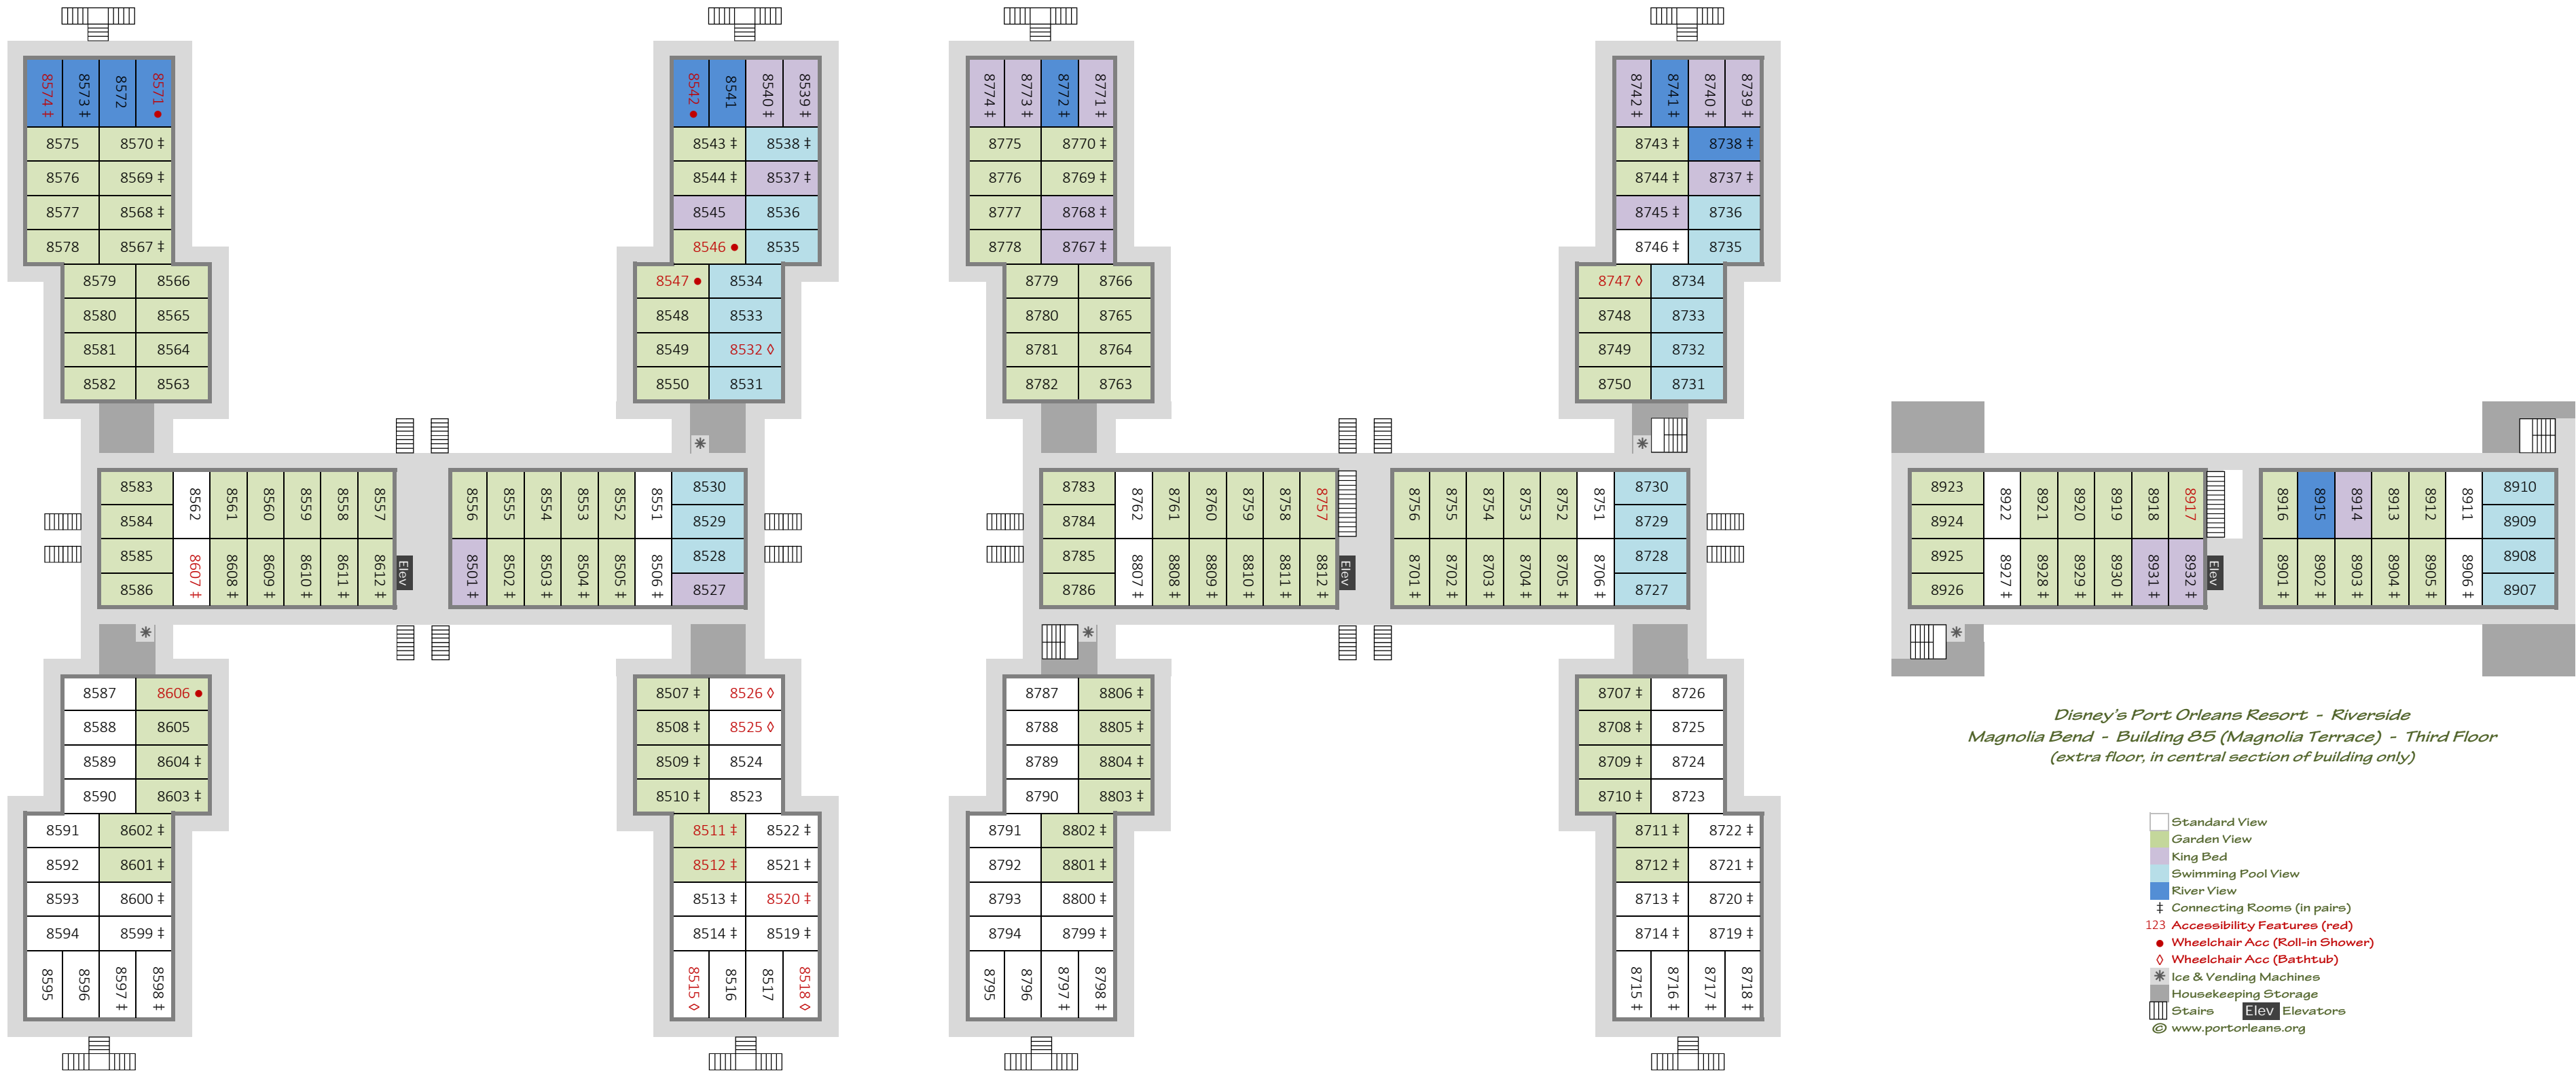

- Standard View
- Garden View
- King Bed
- Swimming Pool View
- River View
- ‡ Connecting Rooms (in pairs)
- 123 Accessibility Features (red)
- Wheelchair Acc (Roll-in Shower)
- ◇ Wheelchair Acc (Bathtub)
- * Ice & Vending Machines
- Housekeeping Storage
- Stairs Elevators
- © www.portorleans.org

Disney's Port Orleans Resort - Riverside
Magnolia Bend - Building 80 (Acadian House) - First Floor (ground)

Disney's Port Orleans Resort - Riverside
Magnolia Bend - Building 80 (Acadian House) - Second Floor

Disney's Port Orleans Resort - Riverside
Magnolia Bend - Building B5 (Magnolia Terrace) - First Floor (ground)

Disney's Port Orleans Resort - Riverside
Magnolia Bend - Building B5 (Magnolia Terrace) - Second Floor

Disney's Port Orleans Resort - Riverside
Magnolia Bend - Building B5 (Magnolia Terrace) - Third Floor
(extra floor, in central section of building only)

- Standard View
- Garden View
- King Bed
- Swimming Pool View
- River View
- Connecting Rooms (in pairs)
- 123 Accessibility Features (red)
- Wheelchair Acc (Roll-in Shower)
- ◇ Wheelchair Acc (Bathtub)
- * Ice & Vending Machines
- Housekeeping Storage
- Stairs Elevators
- © www.portorleans.org