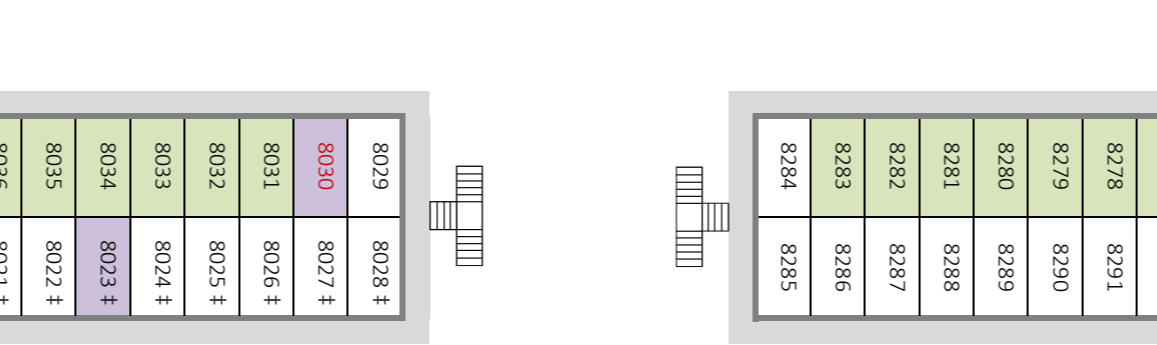

- Standard View
- Garden View
- King Bed
- Swimming Pool View
- River View
- ‡ Connecting Rooms (in pairs)
- 123 Accessibility Features (red)
- Wheelchair Acc (Roll-in Shower)
- ◇ Wheelchair Acc (Bathtub)
- * Ice & Vending Machines
- Housekeeping Storage
- Stairs Elevators
- © www.portorleans.org

Disney's Port Orleans Resort - Riverside
Magnolia Bend - Building 80 (Acadian House) - First Floor (ground)

Disney's Port Orleans Resort - Riverside
Magnolia Bend - Building 80 (Acadian House) - Second Floor