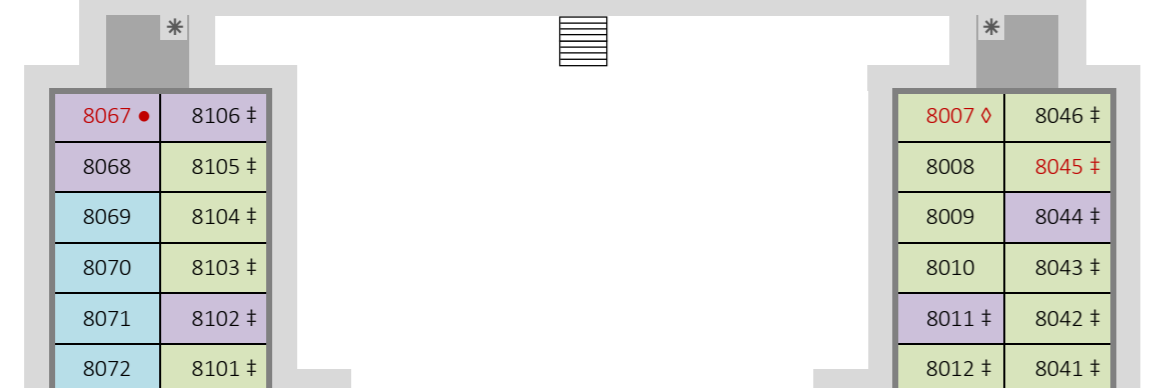

- Standard View
- Garden View
- King Bed
- Swimming Pool View
- River View
- ‡ Connecting Rooms (in pairs)
- 123 Accessibility Features (red)
- Wheelchair Acc (Roll-in Shower)
- ◇ Wheelchair Acc (Bathtub)
- * Ice & Vending Machines
- Housekeeping Storage
- Stairs Elevators
- © www.portorleans.org

Disney's Port Orleans Resort - Riverside
Magnolia Bend - Building 80 (Acadian House) - First Floor (ground)

Disney's Port Orleans Resort - Riverside
Magnolia Bend - Building 80 (Acadian House) - Second Floor

Disney's Port Orleans Resort - Riverside
Magnolia Bend - Building B5 (Magnolia Terrace) - First Floor (ground)

Disney's Port Orleans Resort - Riverside
Magnolia Bend - Building B5 (Magnolia Terrace) - Second Floor