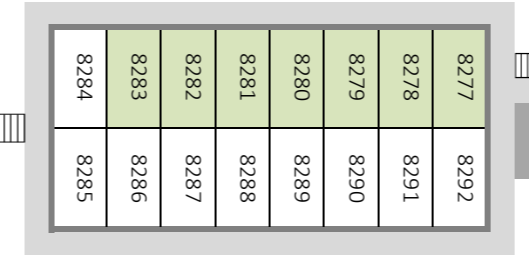

Disney's Port Orleans Resort - Riverside
Magnolia Bend - Building 80 (Acadian House) - First Floor (ground)

Disney's Port Orleans Resort - Riverside
Magnolia Bend - Building 80 (Acadian House) - Second Floor

Disney's Port Orleans Resort - Riverside
Magnolia Bend - Building B5 (Magnolia Terrace) - First Floor (ground)

Disney's Port Orleans Resort - Riverside
Magnolia Bend - Building B5 (Magnolia Terrace) - Second Floor