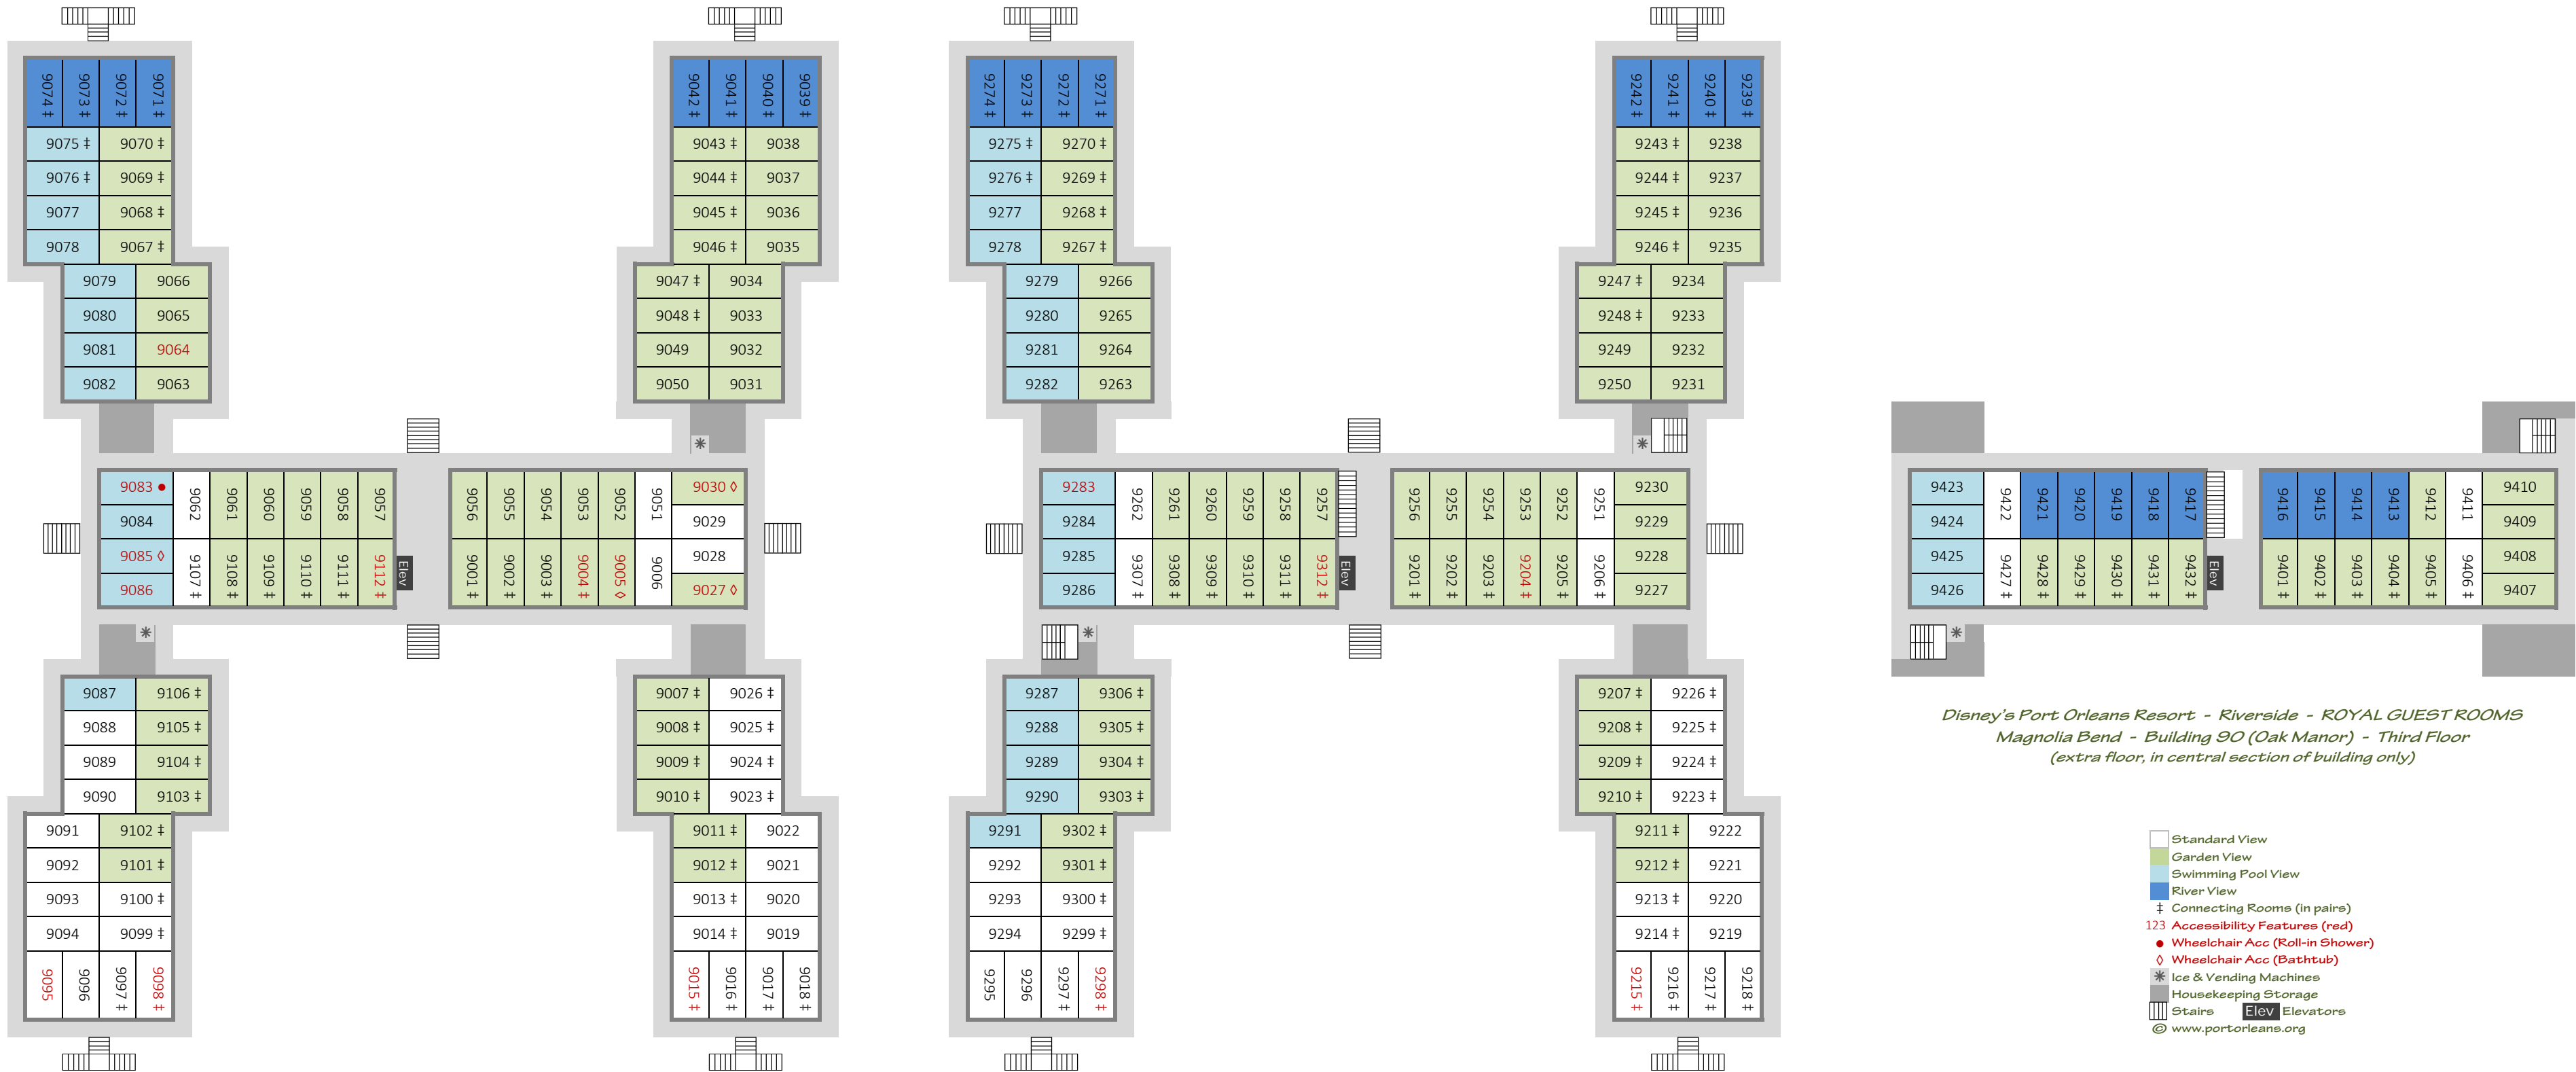

- Standard View
- Garden View
- King Bed
- Swimming Pool View
- River View
- ‡ Connecting Rooms (in pairs)
- 123 Accessibility Features (red)
- Wheelchair Acc (Roll-in Shower)
- ◇ Wheelchair Acc (Bathtub)
- * Ice & Vending Machines
- Housekeeping Storage
- Stairs Elevators
- © www.portorleans.org

Disney's Port Orleans Resort - Riverside
Magnolia Bend - Building 80 (Acadian House) - First Floor (ground)

Disney's Port Orleans Resort - Riverside
Magnolia Bend - Building 80 (Acadian House) - Second Floor

Disney's Port Orleans Resort - Riverside
Magnolia Bend - Building B5 (Magnolia Terrace) - First Floor (ground)

Disney's Port Orleans Resort - Riverside
Magnolia Bend - Building B5 (Magnolia Terrace) - Second Floor

Disney's Port Orleans Resort - Riverside
Magnolia Bend - Building B5 (Magnolia Terrace) - Third Floor
(extra floor, in central section of building only)

- Standard View
- Garden View
- King Bed
- Swimming Pool View
- River View
- Connecting Rooms (in pairs)
- 123 Accessibility Features (red)
- Wheelchair Acc (Roll-in Shower)
- ◇ Wheelchair Acc (Bathtub)
- * Ice & Vending Machines
- Housekeeping Storage
- Stairs Elevators
- © www.portorleans.org