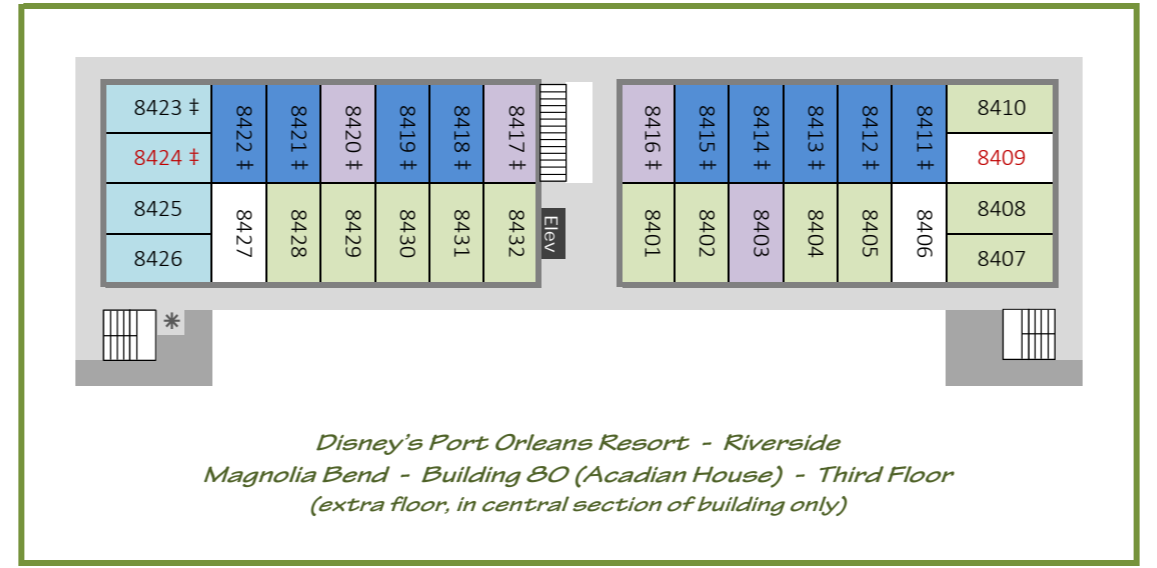

Disney's Port Orleans Resort - Riverside
Magnolia Bend - Building 80 (Acadian House) - First Floor (ground)

Disney's Port Orleans Resort - Riverside
Magnolia Bend - Building 80 (Acadian House) - Second Floor

Disney's Port Orleans Resort - Riverside
Magnolia Bend - Building B5 (Magnolia Terrace) - First Floor (ground)

Disney's Port Orleans Resort - Riverside
Magnolia Bend - Building B5 (Magnolia Terrace) - Second Floor