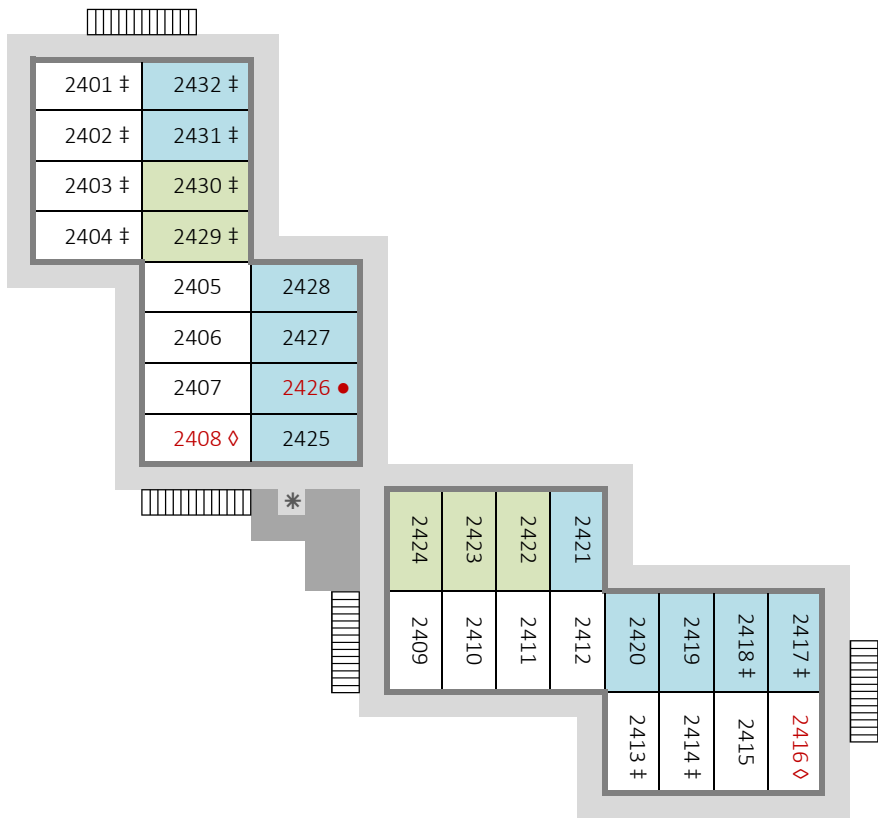

*Disney's Port Orleans Resort - Riverside
 Alligator Bayou - Building 14 - Second Floor*

Disney's Port Orleans Resort Riverside
Alligator Bayou - Building 16 - First Floor (ground)

Disney's Port Orleans Resort - Riverside
Alligator Bayou - Building 16 - Second Floor

Disney's Port Orleans Resort - Riverside
Alligator Bayou - Building 17 - First Floor (ground)

Disney's Port Orleans Resort - Riverside
Alligator Bayou - Building 17 - Second Floor

- Standard View
- Woods View
- King Bed
- Swimming Pool View
- ‡ Connecting Rooms (in pairs)
- 123 Accessibility Features (red)
- Wheelchair Acc (Roll-in Shower)
- ◇ Wheelchair Acc (Bathtub)
- * Ice & Vending Machines
- Housekeeping Storage
- Stairs
- © www.portorleans.org

- Preferred Location
- King Bed
- Swimming Pool View
- † Connecting Rooms (in pairs)
- 123 Accessibility Features (red)
- Wheelchair Acc (Roll-in Shower)
- ◊ Wheelchair Acc (Bathtub)
- * Ice & Vending Machines
- Housekeeping Storage
- Stairs
- © www.portorleans.org

Disney's Port Orleans Resort - Riverside
Alligator Bayou - Building 1B - First Floor (ground)

Disney's Port Orleans Resort - Riverside
Alligator Bayou - Building 1B - Second Floor

Disney's Port Orleans Resort - Riverside
Alligator Bayou - Building 24 - First Floor (ground)