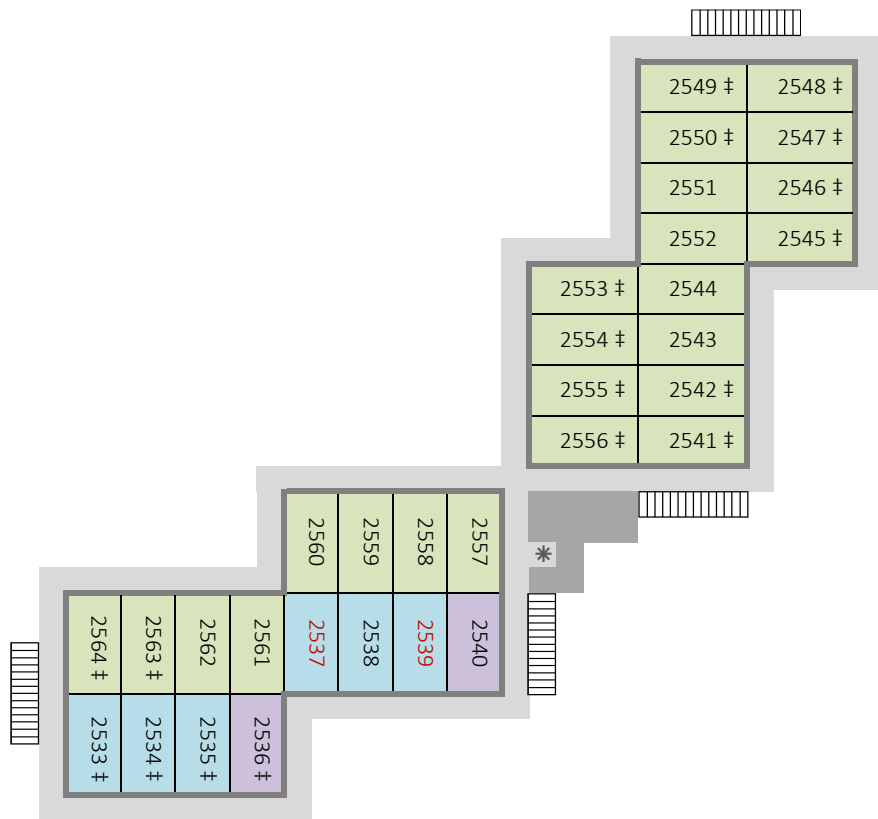

Disney's Port Orleans Resort - Riverside
Alligator Bayou - Building 25 - Second Floor