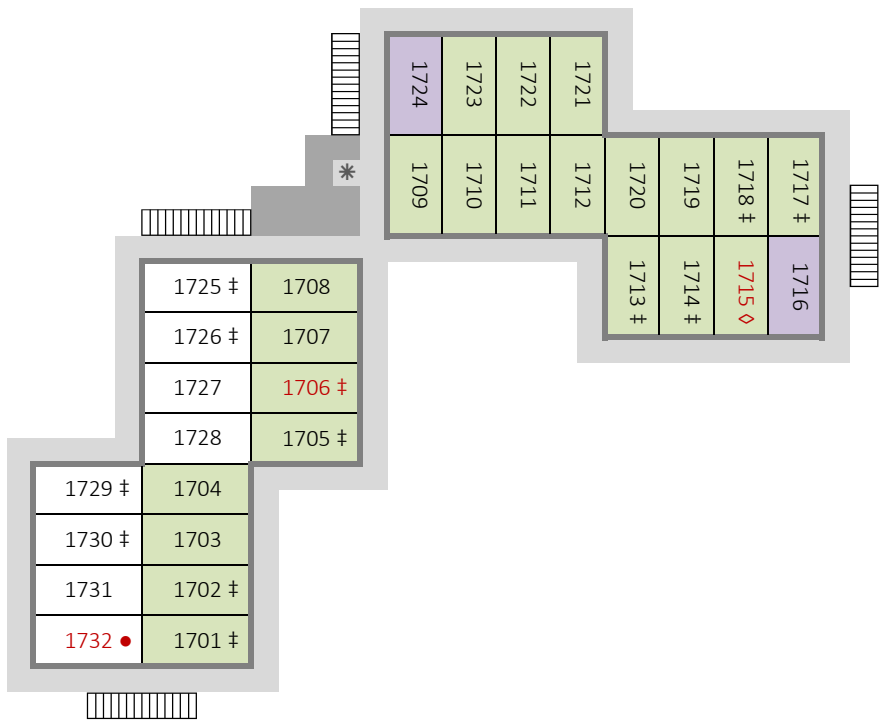

*Disney's Port Orleans Resort - Riverside
 Alligator Bayou - Building 14 - First Floor (ground)*

- Preferred Location
- King Bed
- River View
- † Connecting Rooms (in pairs)
- 123 Accessibility Features (red)
- Wheelchair Acc (Roll-in Shower)
- ◇ Wheelchair Acc (Bathtub)
- * Ice & Vending Machines
- Housekeeping Storage
- Stairs
- © www.portorleans.org

*Disney's Port Orleans Resort - Riverside
 Alligator Bayou - Building 14 - Second Floor*

Disney's Port Orleans Resort Riverside
Alligator Bayou - Building 16 - First Floor (ground)

Disney's Port Orleans Resort - Riverside
Alligator Bayou - Building 16 - Second Floor

Disney's Port Orleans Resort - Riverside
Alligator Bayou - Building 17 - First Floor (ground)

Disney's Port Orleans Resort - Riverside
Alligator Bayou - Building 17 - Second Floor

- Standard View
- Woods View
- King Bed
- Swimming Pool View
- ‡ Connecting Rooms (in pairs)
- 123 Accessibility Features (red)
- Wheelchair Acc (Roll-in Shower)
- ◇ Wheelchair Acc (Bathtub)
- * Ice & Vending Machines
- Housekeeping Storage
- Stairs
- © www.portorleans.org