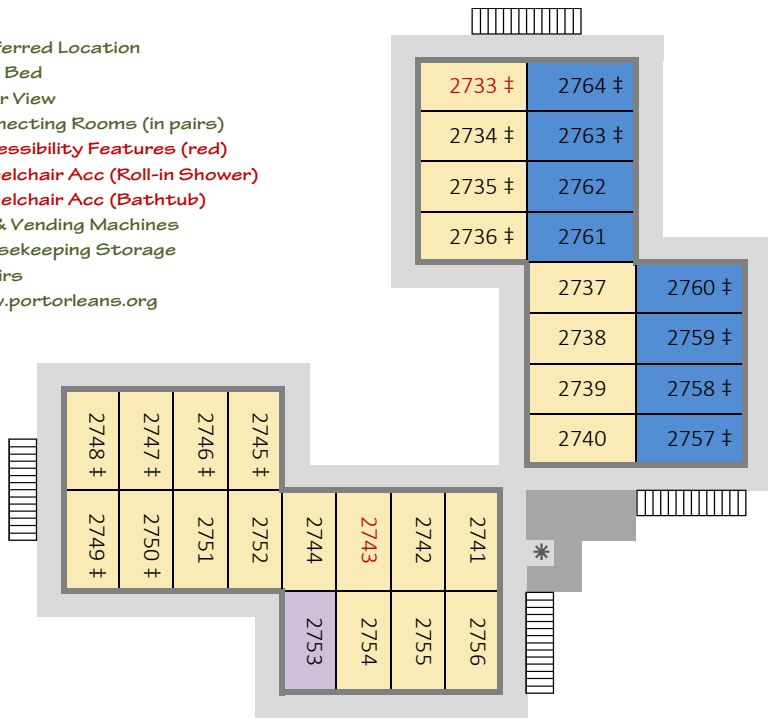

Disney's Port Orleans Resort - Riverside
Alligator Bayou - Building 25 - First Floor (ground)

Disney's Port Orleans Resort - Riverside
Alligator Bayou - Building 25 - Second Floor

*Disney's Port Orleans Resort - Riverside
Alligator Bayou - Building 26 - First Floor (ground)*

*Disney's Port Orleans Resort - Riverside
Alligator Bayou - Building 26 - Second Floor*

*Disney's Port Orleans Resort - Riverside
Alligator Bayou - Building 27 - First Floor (ground)*

- Preferred Location
- King Bed
- River View
- † Connecting Rooms (in pairs)
- 123 Accessibility Features (red)
- Wheelchair Acc (Roll-in Shower)
- ◊ Wheelchair Acc (Bathtub)
- * Ice & Vending Machines
- Housekeeping Storage
- Stairs
- © www.portorleans.org

*Disney's Port Orleans Resort - Riverside
Alligator Bayou - Building 27 - Second Floor*

*Disney's Port Orleans Resort - Riverside
Alligator Bayou - Building 28 - First Floor (ground)*

*Disney's Port Orleans Resort - Riverside
Alligator Bayou - Building 28 - Second Floor*