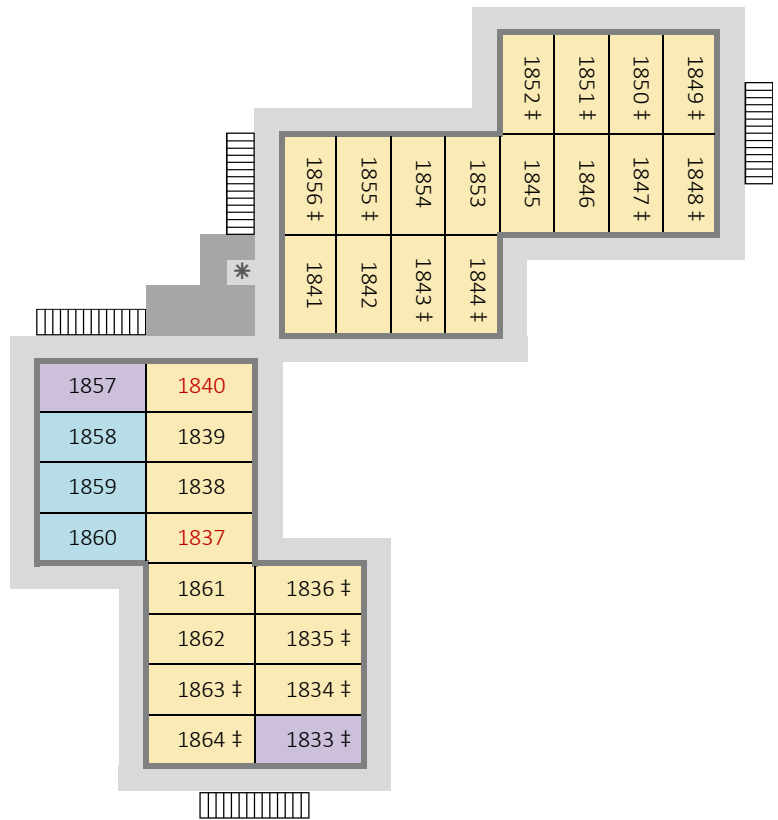

*Disney's Port Orleans Resort - Riverside
 Alligator Bayou - Building 14 - First Floor (ground)*

- Preferred Location
- King Bed
- River View
- † Connecting Rooms (in pairs)
- 123 Accessibility Features (red)
- Wheelchair Acc (Roll-in Shower)
- ◇ Wheelchair Acc (Bathtub)
- * Ice & Vending Machines
- Housekeeping Storage
- Stairs
- © www.portorleans.org

*Disney's Port Orleans Resort - Riverside
 Alligator Bayou - Building 14 - Second Floor*

Disney's Port Orleans Resort Riverside
Alligator Bayou - Building 16 - First Floor (ground)

Disney's Port Orleans Resort - Riverside
Alligator Bayou - Building 16 - Second Floor

Disney's Port Orleans Resort - Riverside
Alligator Bayou - Building 17 - First Floor (ground)

Disney's Port Orleans Resort - Riverside
Alligator Bayou - Building 17 - Second Floor

- Standard View
- Woods View
- King Bed
- Swimming Pool View
- ‡ Connecting Rooms (in pairs)
- 123 Accessibility Features (red)
- Wheelchair Acc (Roll-in Shower)
- ◇ Wheelchair Acc (Bathtub)
- * Ice & Vending Machines
- Housekeeping Storage
- Stairs
- © www.portorleans.org

Disney's Port Orleans Resort - Riverside
Alligator Bayou - Building 1B - First Floor (ground)

Disney's Port Orleans Resort - Riverside
Alligator Bayou - Building 1B - Second Floor

Disney's Port Orleans Resort - Riverside
Alligator Bayou - Building 24 - First Floor (ground)