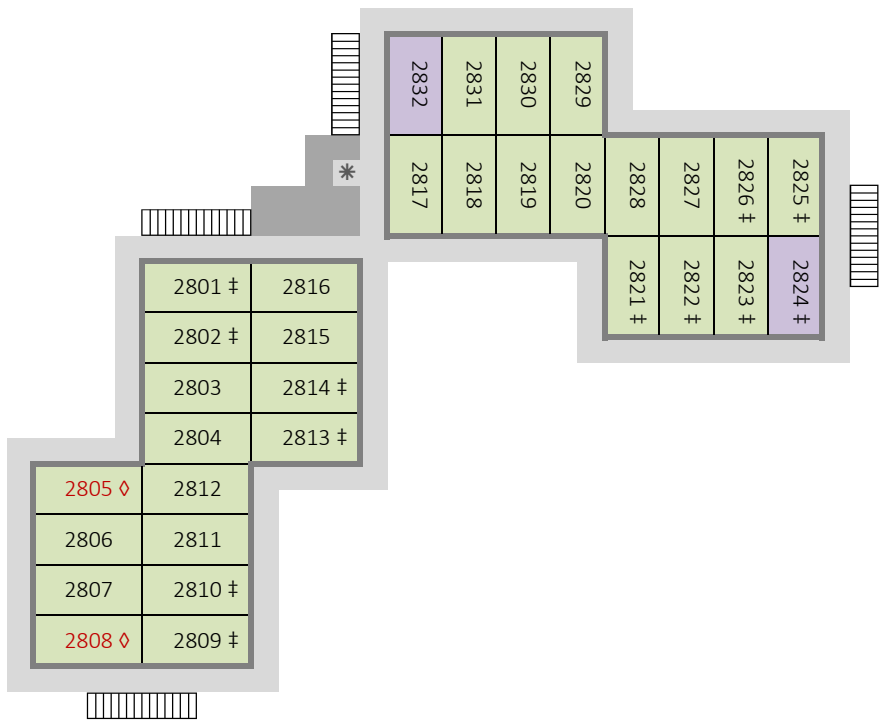

Disney's Port Orleans Resort - Riverside
Alligator Bayou - Building 25 - First Floor (ground)

Disney's Port Orleans Resort - Riverside
Alligator Bayou - Building 25 - Second Floor

*Disney's Port Orleans Resort - Riverside
Alligator Bayou - Building 26 - First Floor (ground)*

*Disney's Port Orleans Resort - Riverside
Alligator Bayou - Building 26 - Second Floor*

*Disney's Port Orleans Resort - Riverside
Alligator Bayou - Building 27 - First Floor (ground)*

- Preferred Location
- King Bed
- River View
- † Connecting Rooms (in pairs)
- 123 Accessibility Features (red)
- Wheelchair Acc (Roll-in Shower)
- ◊ Wheelchair Acc (Bathtub)
- * Ice & Vending Machines
- Housekeeping Storage
- Stairs
- © www.portorleans.org

*Disney's Port Orleans Resort - Riverside
Alligator Bayou - Building 27 - Second Floor*

*Disney's Port Orleans Resort - Riverside
Alligator Bayou - Building 28 - First Floor (ground)*

*Disney's Port Orleans Resort - Riverside
Alligator Bayou - Building 28 - Second Floor*