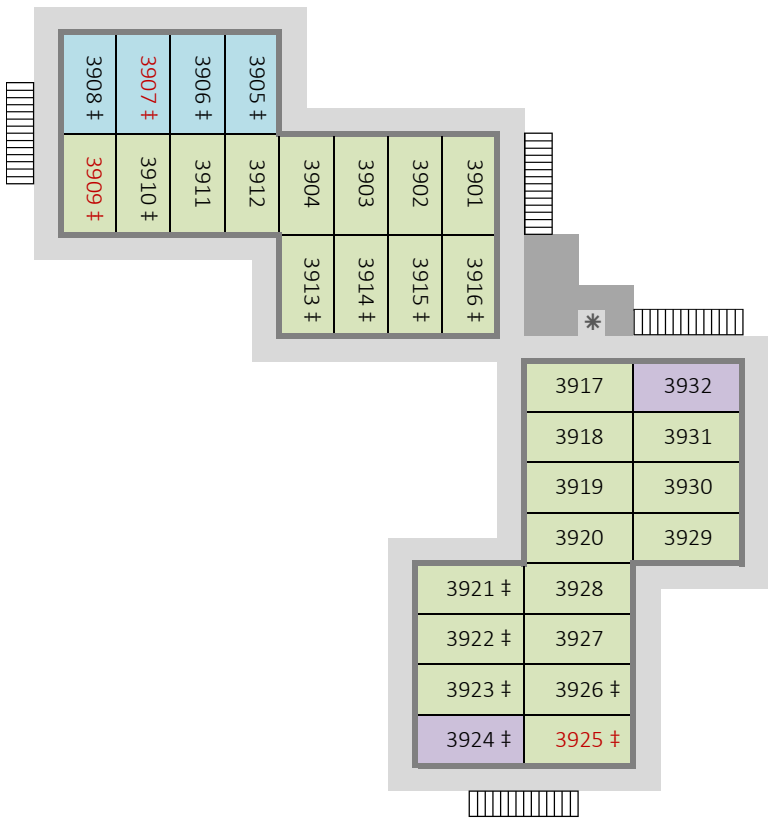

Disney's Port Orleans Resort - Riverside
Alligator Bayou - Building 39 - First Floor (ground)