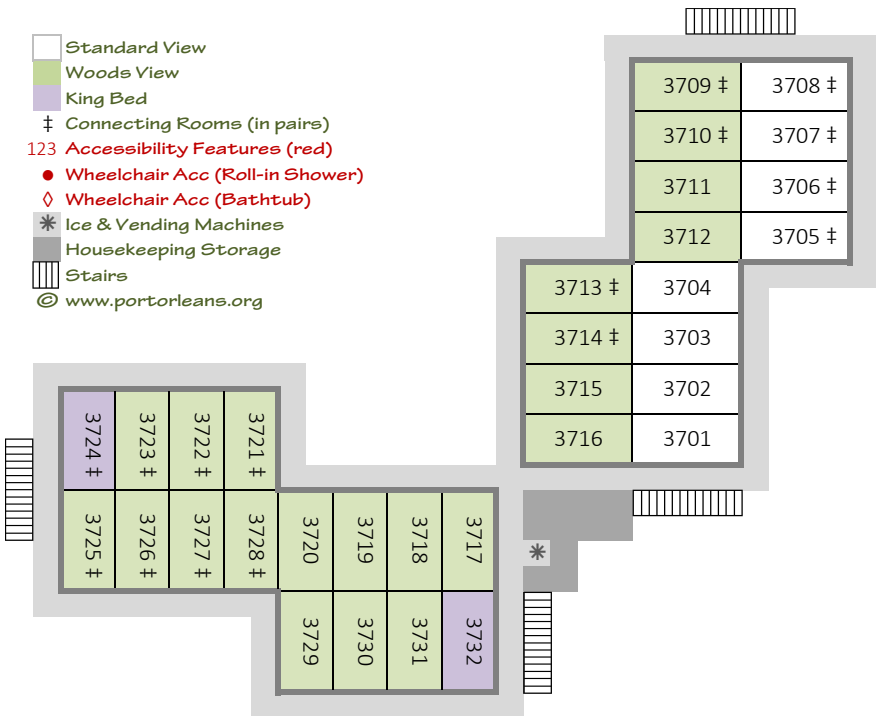

*Disney's Port Orleans Resort - Riverside
Alligator Bayou - Building 35 - First Floor (ground)*

- Standard View
- Woods View
- King Bed
- Swimming Pool View
- ‡ Connecting Rooms (in pairs)
- 123 Accessibility Features (red)
- Wheelchair Acc (Roll-in Shower)
- ◊ Wheelchair Acc (Bathtub)
- * Ice & Vending Machines
- Housekeeping Storage
- Stairs
- © www.portorleans.org

*Disney's Port Orleans Resort - Riverside
Alligator Bayou - Building 35 - Second Floor*

- Standard View
- Woods View
- King Bed
- Swimming Pool View
- ‡ Connecting Rooms (in pairs)
- 123 Accessibility Features (red)
- Wheelchair Acc (Roll-in Shower)
- ◊ Wheelchair Acc (Bathtub)
- * Ice & Vending Machines
- Housekeeping Storage
- Stairs
- © www.portorleans.org

*Disney's Port Orleans Resort - Riverside
Alligator Bayou - Building 36 - First Floor (ground)*

*Disney's Port Orleans Resort - Riverside
Alligator Bayou - Building 36 - Second Floor*

- Standard View
- Woods View
- King Bed
- ‡ Connecting Rooms (in pairs)
- 123 Accessibility Features (red)
- Wheelchair Acc (Roll-in Shower)
- ◆ Wheelchair Acc (Bathtub)
- * Ice & Vending Machines
- Housekeeping Storage
- ▤ Stairs
- © www.portorleans.org

*Disney's Port Orleans Resort - Riverside
Alligator Bayou - Building 37 - First Floor (ground)*

*Disney's Port Orleans Resort - Riverside
Alligator Bayou - Building 37 - Second Floor*

Disney's Port Orleans Resort - Riverside
Alligator Bayou - Building 3B - First Floor (ground)