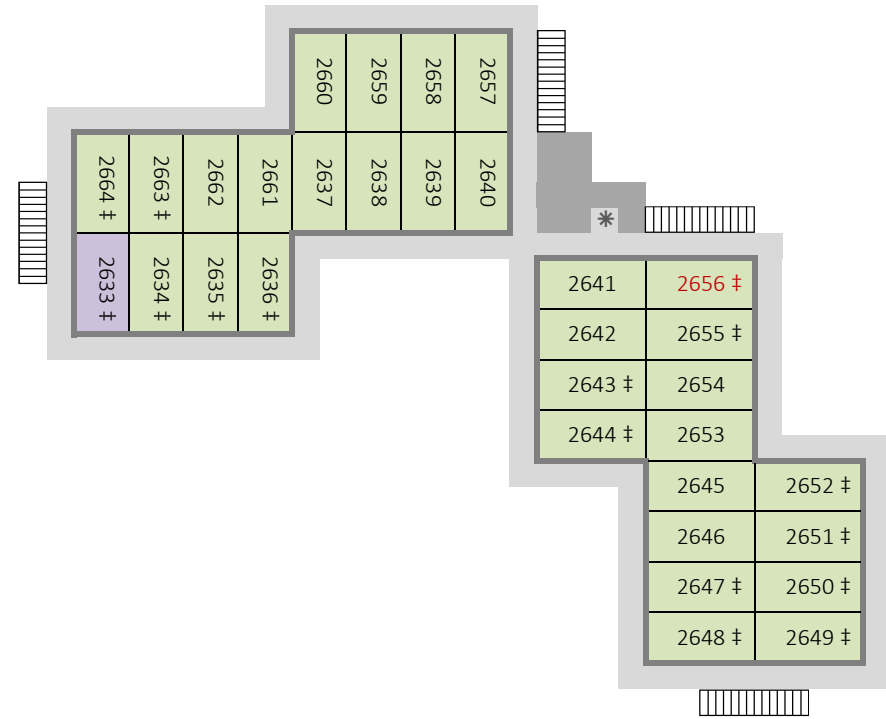

Disney's Port Orleans Resort - Riverside
Alligator Bayou - Building 25 - First Floor (ground)

Disney's Port Orleans Resort - Riverside
Alligator Bayou - Building 25 - Second Floor

*Disney's Port Orleans Resort - Riverside
Alligator Bayou - Building 26 - First Floor (ground)*