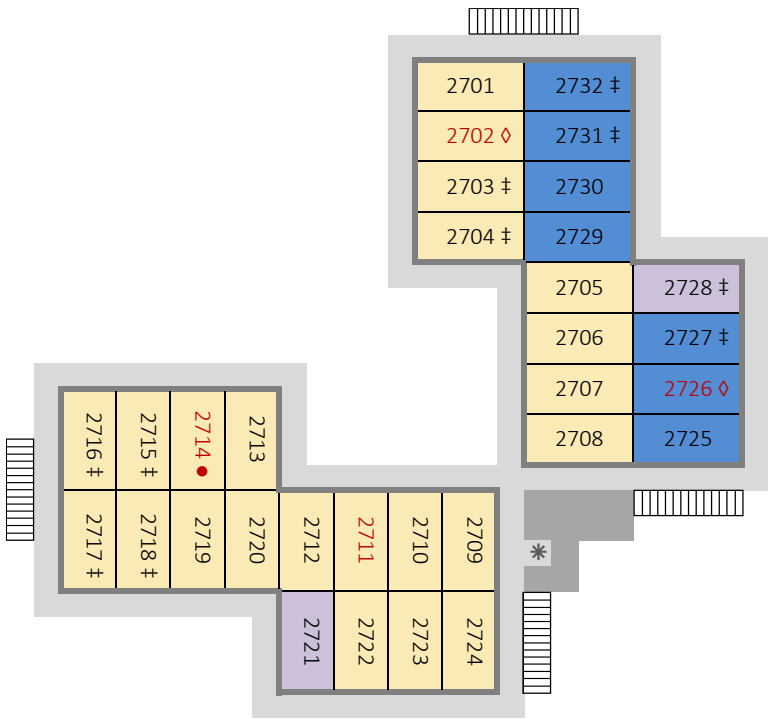

Disney's Port Orleans Resort - Riverside
Alligator Bayou - Building 25 - First Floor (ground)

Disney's Port Orleans Resort - Riverside
Alligator Bayou - Building 25 - Second Floor

*Disney's Port Orleans Resort - Riverside
Alligator Bayou - Building 26 - First Floor (ground)*

*Disney's Port Orleans Resort - Riverside
Alligator Bayou - Building 26 - Second Floor*

*Disney's Port Orleans Resort - Riverside
Alligator Bayou - Building 27 - First Floor (ground)*

- Preferred Location
- King Bed
- River View
- † Connecting Rooms (in pairs)
- 123 Accessibility Features (red)
- Wheelchair Acc (Roll-in Shower)
- ◊ Wheelchair Acc (Bathtub)
- * Ice & Vending Machines
- Housekeeping Storage
- Stairs
- © www.portorleans.org

*Disney's Port Orleans Resort - Riverside
Alligator Bayou - Building 27 - Second Floor*

*Disney's Port Orleans Resort - Riverside
Alligator Bayou - Building 28 - First Floor (ground)*

*Disney's Port Orleans Resort - Riverside
Alligator Bayou - Building 28 - Second Floor*