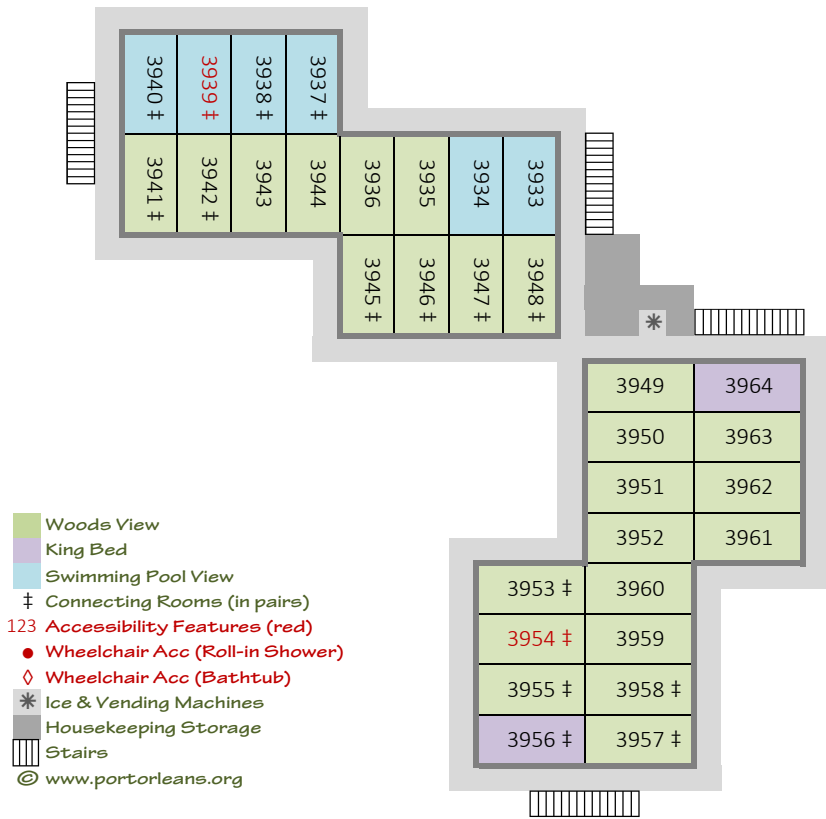

- Woods View
- King Bed
- Swimming Pool View
- † Connecting Rooms (in pairs)
- 123 Accessibility Features (red)
  - Wheelchair Acc (Roll-in Shower)
  - Wheelchair Acc (Bathtub)
- Ice & Vending Machines
- Housekeeping Storage
- Stairs
- © www.portorleans.org

Disney's Port Orleans Resort - Riverside
Alligator Bayou - Building 39 - Second Floor