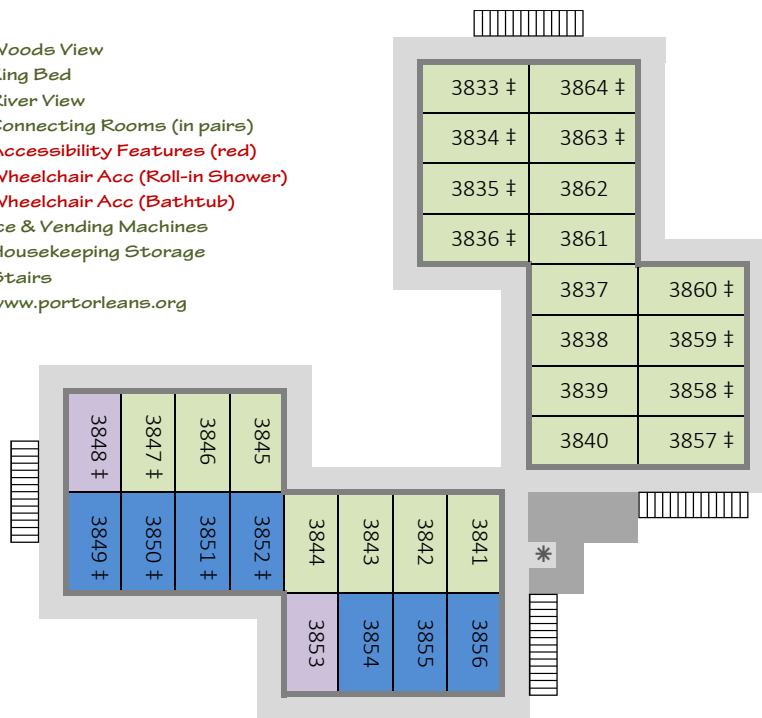

*Disney's Port Orleans Resort - Riverside
Alligator Bayou - Building 35 - Second Floor*

- Standard View
- Woods View
- King Bed
- Swimming Pool View
- ‡ Connecting Rooms (in pairs)
- 123 Accessibility Features (red)
- Wheelchair Acc (Roll-in Shower)
- ◊ Wheelchair Acc (Bathtub)
- * Ice & Vending Machines
- Housekeeping Storage
- Stairs
- © www.portorleans.org

*Disney's Port Orleans Resort - Riverside
Alligator Bayou - Building 36 - First Floor (ground)*

*Disney's Port Orleans Resort - Riverside
Alligator Bayou - Building 36 - Second Floor*

- Standard View
- Woods View
- King Bed
- ‡ Connecting Rooms (in pairs)
- 123 Accessibility Features (red)
- Wheelchair Acc (Roll-in Shower)
- ◆ Wheelchair Acc (Bathtub)
- * Ice & Vending Machines
- Housekeeping Storage
- ▤ Stairs
- © www.portorleans.org

*Disney's Port Orleans Resort - Riverside
Alligator Bayou - Building 37 - First Floor (ground)*

*Disney's Port Orleans Resort - Riverside
Alligator Bayou - Building 37 - Second Floor*

Disney's Port Orleans Resort - Riverside
Alligator Bayou - Building 3B - First Floor (ground)

- Woods View
- King Bed
- River View
- ‡ Connecting Rooms (in pairs)
- 123 Accessibility Features (red)
- Wheelchair Acc (Roll-in Shower)
- ◇ Wheelchair Acc (Bathtub)
- * Ice & Vending Machines
- Housekeeping Storage
- Stairs
- © www.portorleans.org