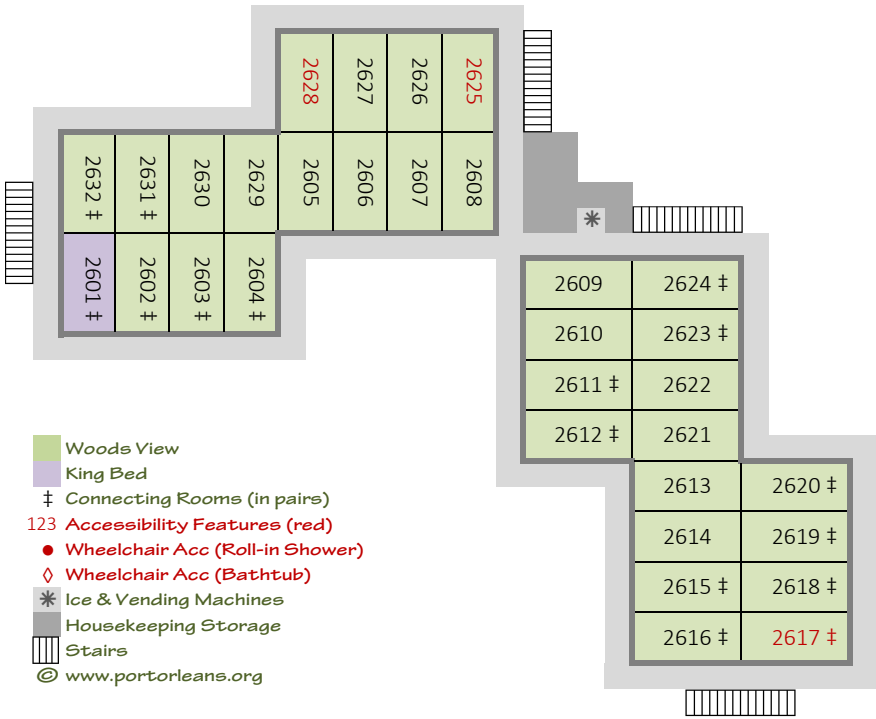

Disney's Port Orleans Resort - Riverside
Alligator Bayou - Building 1B - First Floor (ground)

Disney's Port Orleans Resort - Riverside
Alligator Bayou - Building 1B - Second Floor

Disney's Port Orleans Resort - Riverside
Alligator Bayou - Building 24 - First Floor (ground)

Disney's Port Orleans Resort - Riverside
Alligator Bayou - Building 24 - Second Floor

- Standard View
- Woods View
- King Bed
- Swimming Pool View
- † Connecting Rooms (in pairs)
- 123 Accessibility Features (red)
- Wheelchair Acc (Roll-in Shower)
- ◇ Wheelchair Acc (Bathtub)
- * Ice & Vending Machines
- Housekeeping Storage
- Stairs
- © www.portorleans.org

Disney's Port Orleans Resort - Riverside
Alligator Bayou - Building 25 - First Floor (ground)

Disney's Port Orleans Resort - Riverside
Alligator Bayou - Building 25 - Second Floor

*Disney's Port Orleans Resort - Riverside
Alligator Bayou - Building 26 - First Floor (ground)*

*Disney's Port Orleans Resort - Riverside
Alligator Bayou - Building 26 - Second Floor*

*Disney's Port Orleans Resort - Riverside
Alligator Bayou - Building 27 - First Floor (ground)*

- Preferred Location
- King Bed
- River View
- † Connecting Rooms (in pairs)
- 123 Accessibility Features (red)
- Wheelchair Acc (Roll-in Shower)
- ◊ Wheelchair Acc (Bathtub)
- * Ice & Vending Machines
- Housekeeping Storage
- Stairs
- © www.portorleans.org