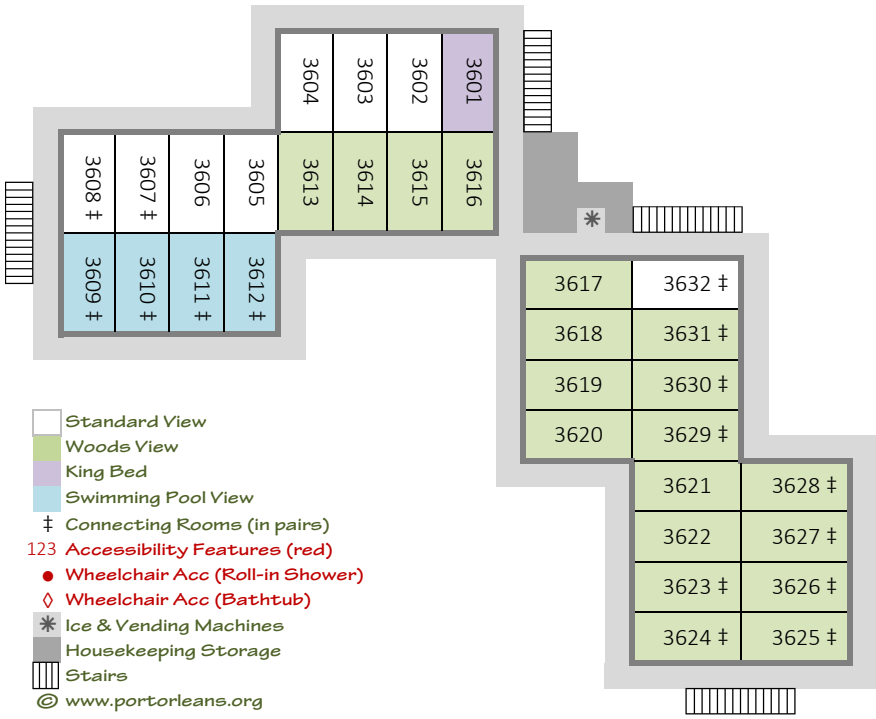

*Disney's Port Orleans Resort - Riverside
Alligator Bayou - Building 27 - Second Floor*

*Disney's Port Orleans Resort - Riverside
Alligator Bayou - Building 28 - First Floor (ground)*

*Disney's Port Orleans Resort - Riverside
Alligator Bayou - Building 28 - Second Floor*

- Woods View
- King Bed
- † Connecting Rooms (in pairs)
- 123 Accessibility Features (red)
- Wheelchair Acc (Roll-in Shower)
- ◊ Wheelchair Acc (Bathtub)
- * Ice & Vending Machines
- Housekeeping Storage
- ▤ Stairs
- © www.portorleans.org

*Disney's Port Orleans Resort - Riverside
Alligator Bayou - Building 35 - First Floor (ground)*

- Standard View
- Woods View
- King Bed
- Swimming Pool View
- ‡ Connecting Rooms (in pairs)
- 123 Accessibility Features (red)
- Wheelchair Acc (Roll-in Shower)
- ◊ Wheelchair Acc (Bathtub)
- * Ice & Vending Machines
- Housekeeping Storage
- Stairs
- © www.portorleans.org

*Disney's Port Orleans Resort - Riverside
Alligator Bayou - Building 35 - Second Floor*

- Standard View
- Woods View
- King Bed
- Swimming Pool View
- ‡ Connecting Rooms (in pairs)
- 123 Accessibility Features (red)
- Wheelchair Acc (Roll-in Shower)
- ◊ Wheelchair Acc (Bathtub)
- * Ice & Vending Machines
- Housekeeping Storage
- Stairs
- © www.portorleans.org