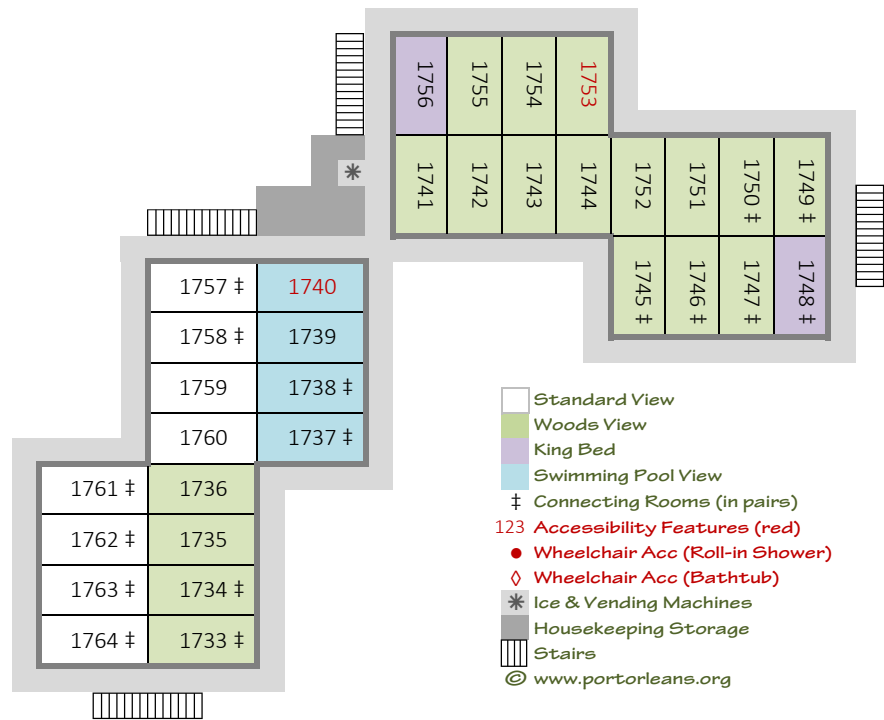

*Disney's Port Orleans Resort - Riverside
 Alligator Bayou - Building 14 - First Floor (ground)*

- Preferred Location
- King Bed
- River View
- † Connecting Rooms (in pairs)
- 123 Accessibility Features (red)
- Wheelchair Acc (Roll-in Shower)
- ◇ Wheelchair Acc (Bathtub)
- * Ice & Vending Machines
- Housekeeping Storage
- Stairs
- © www.portorleans.org

*Disney's Port Orleans Resort - Riverside
 Alligator Bayou - Building 14 - Second Floor*

Disney's Port Orleans Resort Riverside
Alligator Bayou - Building 16 - First Floor (ground)

Disney's Port Orleans Resort - Riverside
Alligator Bayou - Building 16 - Second Floor

Disney's Port Orleans Resort - Riverside
Alligator Bayou - Building 17 - First Floor (ground)

Disney's Port Orleans Resort - Riverside
Alligator Bayou - Building 17 - Second Floor

- Standard View
- Woods View
- King Bed
- Swimming Pool View
- ‡ Connecting Rooms (in pairs)
- 123 Accessibility Features (red)
- Wheelchair Acc (Roll-in Shower)
- ◇ Wheelchair Acc (Bathtub)
- * Ice & Vending Machines
- Housekeeping Storage
- Stairs
- © www.portorleans.org

Disney's Port Orleans Resort - Riverside
Alligator Bayou - Building 1B - First Floor (ground)

Disney's Port Orleans Resort - Riverside
Alligator Bayou - Building 1B - Second Floor

Disney's Port Orleans Resort - Riverside
Alligator Bayou - Building 24 - First Floor (ground)