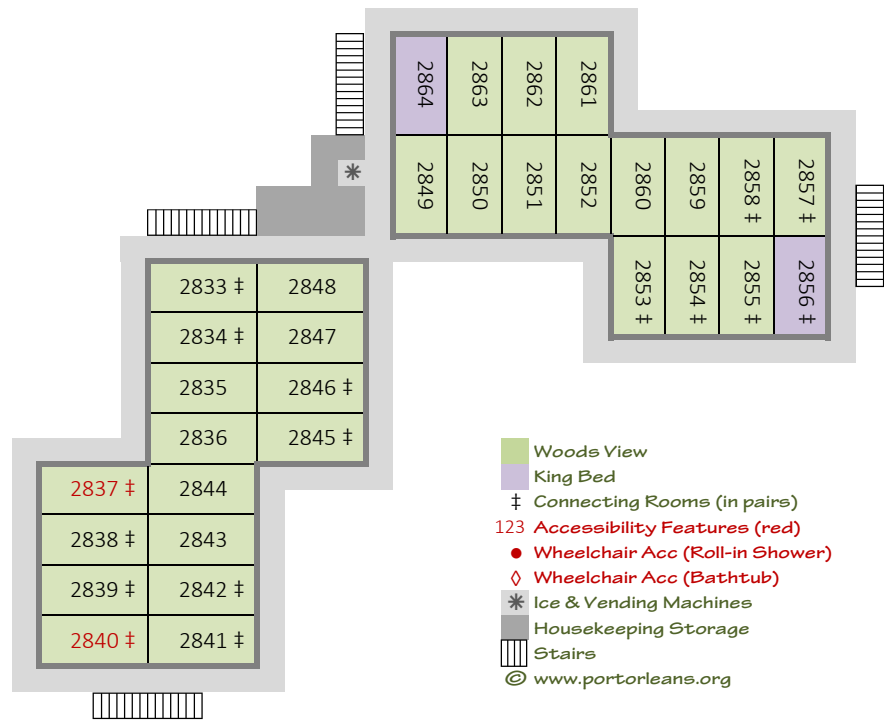

Disney's Port Orleans Resort - Riverside
Alligator Bayou - Building 25 - First Floor (ground)

Disney's Port Orleans Resort - Riverside
Alligator Bayou - Building 25 - Second Floor

*Disney's Port Orleans Resort - Riverside
Alligator Bayou - Building 26 - First Floor (ground)*

*Disney's Port Orleans Resort - Riverside
Alligator Bayou - Building 26 - Second Floor*

*Disney's Port Orleans Resort - Riverside
Alligator Bayou - Building 27 - First Floor (ground)*

- Preferred Location
- King Bed
- River View
- † Connecting Rooms (in pairs)
- 123 Accessibility Features (red)
- Wheelchair Acc (Roll-in Shower)
- ◊ Wheelchair Acc (Bathtub)
- * Ice & Vending Machines
- Housekeeping Storage
- Stairs
- © www.portorleans.org

*Disney's Port Orleans Resort - Riverside
Alligator Bayou - Building 27 - Second Floor*

*Disney's Port Orleans Resort - Riverside
Alligator Bayou - Building 28 - First Floor (ground)*

*Disney's Port Orleans Resort - Riverside
Alligator Bayou - Building 28 - Second Floor*

*Disney's Port Orleans Resort - Riverside
Alligator Bayou - Building 35 - First Floor (ground)*

- Standard View
- Woods View
- King Bed
- Swimming Pool View
- ‡ Connecting Rooms (in pairs)
- 123 Accessibility Features (red)
- Wheelchair Acc (Roll-in Shower)
- ◊ Wheelchair Acc (Bathtub)
- * Ice & Vending Machines
- Housekeeping Storage
- Stairs
- © www.portorleans.org