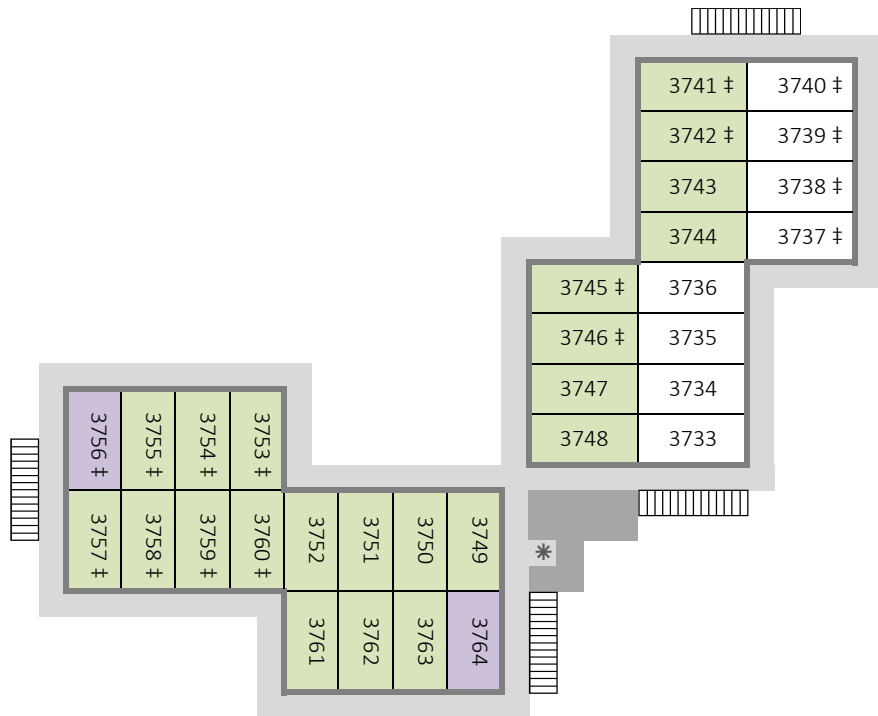

*Disney's Port Orleans Resort - Riverside
Alligator Bayou - Building 35 - Second Floor*

- Standard View
- Woods View
- King Bed
- Swimming Pool View
- ‡ Connecting Rooms (in pairs)
- 123 Accessibility Features (red)
- Wheelchair Acc (Roll-in Shower)
- ◊ Wheelchair Acc (Bathtub)
- * Ice & Vending Machines
- Housekeeping Storage
- Stairs
- © www.portorleans.org

*Disney's Port Orleans Resort - Riverside
Alligator Bayou - Building 36 - First Floor (ground)*

*Disney's Port Orleans Resort - Riverside
Alligator Bayou - Building 36 - Second Floor*

- Standard View
- Woods View
- King Bed
- ‡ Connecting Rooms (in pairs)
- 123 Accessibility Features (red)
- Wheelchair Acc (Roll-in Shower)
- ◆ Wheelchair Acc (Bathtub)
- * Ice & Vending Machines
- Housekeeping Storage
- ▤ Stairs
- © www.portorleans.org

*Disney's Port Orleans Resort - Riverside
Alligator Bayou - Building 37 - First Floor (ground)*

*Disney's Port Orleans Resort - Riverside
Alligator Bayou - Building 37 - Second Floor*

Disney's Port Orleans Resort - Riverside
Alligator Bayou - Building 3B - First Floor (ground)