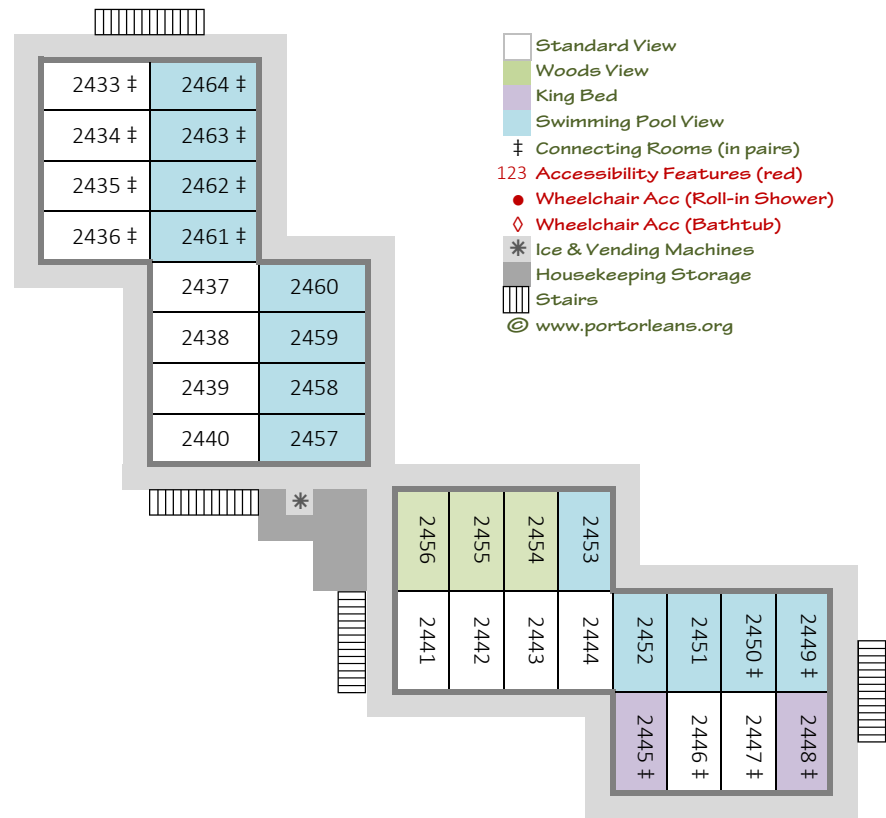

Disney's Port Orleans Resort - Riverside
Alligator Bayou - Building 17 - First Floor (ground)

Disney's Port Orleans Resort - Riverside
Alligator Bayou - Building 17 - Second Floor

- Standard View
- Woods View
- King Bed
- Swimming Pool View
- ‡ Connecting Rooms (in pairs)
- 123 Accessibility Features (red)
- Wheelchair Acc (Roll-in Shower)
- ◇ Wheelchair Acc (Bathtub)
- * Ice & Vending Machines
- Housekeeping Storage
- Stairs
- © www.portorleans.org

- Preferred Location
- King Bed
- Swimming Pool View
- † Connecting Rooms (in pairs)
- 123 Accessibility Features (red)
- Wheelchair Acc (Roll-in Shower)
- ◊ Wheelchair Acc (Bathtub)
- * Ice & Vending Machines
- Housekeeping Storage
- Stairs
- © www.portorleans.org

Disney's Port Orleans Resort - Riverside
Alligator Bayou - Building 1B - First Floor (ground)

Disney's Port Orleans Resort - Riverside
Alligator Bayou - Building 1B - Second Floor

Disney's Port Orleans Resort - Riverside
Alligator Bayou - Building 24 - First Floor (ground)

Disney's Port Orleans Resort - Riverside
Alligator Bayou - Building 24 - Second Floor

- Standard View
- Woods View
- King Bed
- Swimming Pool View
- † Connecting Rooms (in pairs)
- 123 Accessibility Features (red)
- Wheelchair Acc (Roll-in Shower)
- ◇ Wheelchair Acc (Bathtub)
- * Ice & Vending Machines
- Housekeeping Storage
- Stairs
- © www.portorleans.org