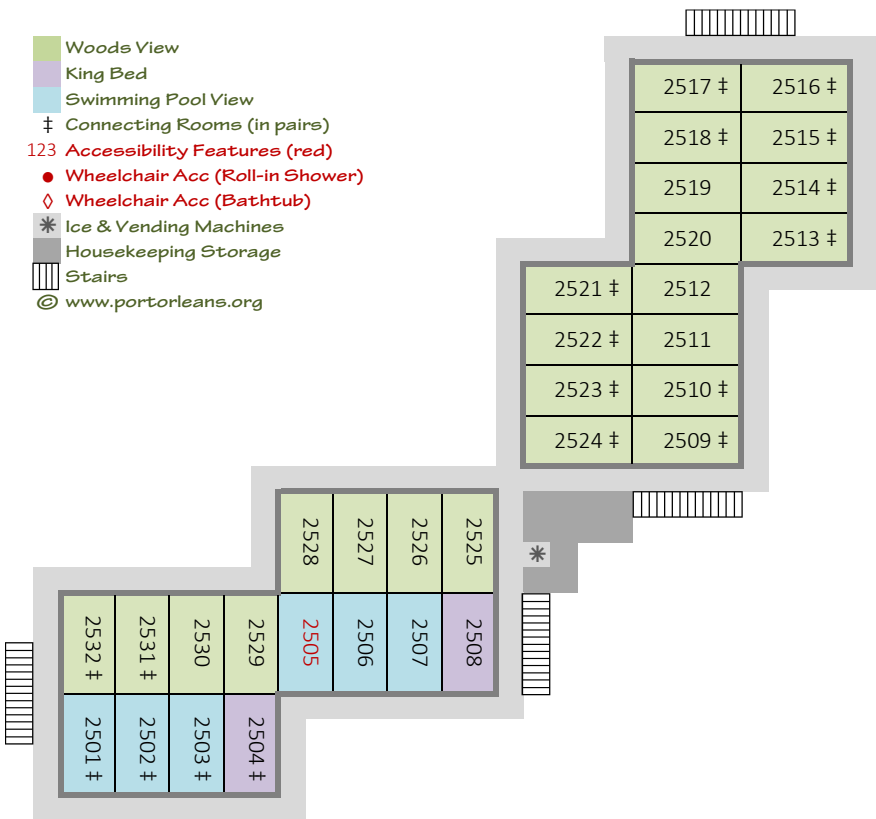

- Woods View
- King Bed
- Swimming Pool View
- ‡ Connecting Rooms (in pairs)
- 123 Accessibility Features (red)
- Wheelchair Acc (Roll-in Shower)
- Wheelchair Acc (Bathtub)
- Ice & Vending Machines
- Housekeeping Storage
- Stairs
- © www.portorleans.org

Disney's Port Orleans Resort - Riverside
Alligator Bayou - Building 25 - First Floor (ground)