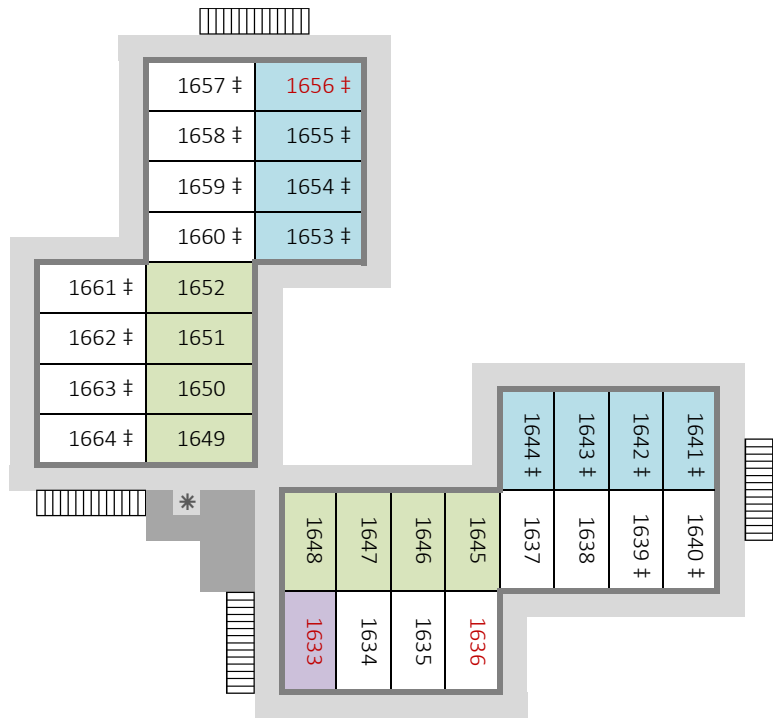

*Disney's Port Orleans Resort - Riverside
 Alligator Bayou - Building 14 - First Floor (ground)*

- Preferred Location
- King Bed
- River View
- † Connecting Rooms (in pairs)
- 123 Accessibility Features (red)
- Wheelchair Acc (Roll-in Shower)
- ◇ Wheelchair Acc (Bathtub)
- * Ice & Vending Machines
- Housekeeping Storage
- Stairs
- © www.portorleans.org

*Disney's Port Orleans Resort - Riverside
 Alligator Bayou - Building 14 - Second Floor*

Disney's Port Orleans Resort Riverside
Alligator Bayou - Building 16 - First Floor (ground)

Disney's Port Orleans Resort - Riverside
Alligator Bayou - Building 16 - Second Floor

Disney's Port Orleans Resort - Riverside
Alligator Bayou - Building 17 - First Floor (ground)

Disney's Port Orleans Resort - Riverside
Alligator Bayou - Building 17 - Second Floor

- Standard View
- Woods View
- King Bed
- Swimming Pool View
- ‡ Connecting Rooms (in pairs)
- 123 Accessibility Features (red)
- Wheelchair Acc (Roll-in Shower)
- ◇ Wheelchair Acc (Bathtub)
- * Ice & Vending Machines
- Housekeeping Storage
- Stairs
- © www.portorleans.org