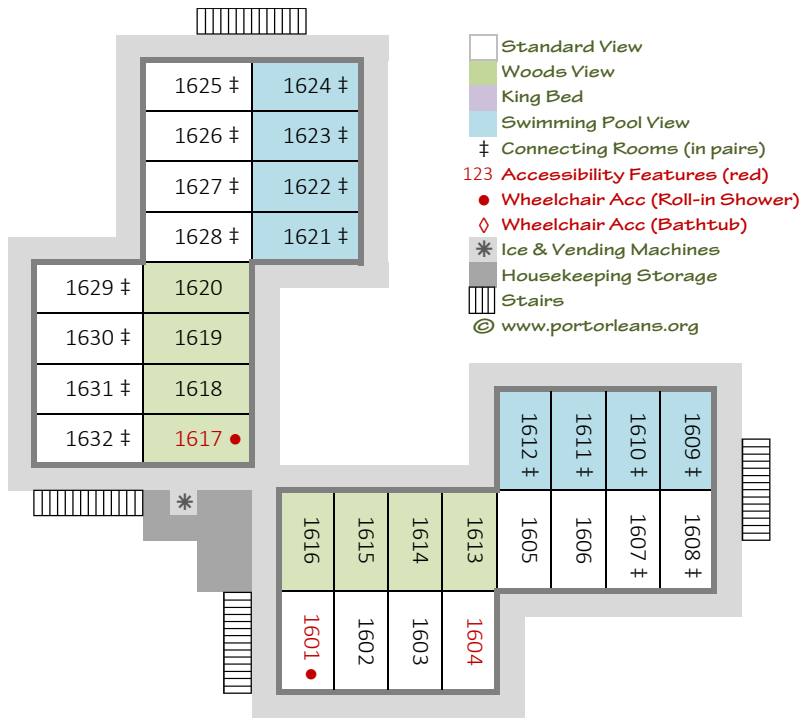

*Disney's Port Orleans Resort - Riverside
 Alligator Bayou - Building 14 - First Floor (ground)*

- Preferred Location
- King Bed
- River View
- † Connecting Rooms (in pairs)
- 123 Accessibility Features (red)
- Wheelchair Acc (Roll-in Shower)
- ◇ Wheelchair Acc (Bathtub)
- * Ice & Vending Machines
- Housekeeping Storage
- Stairs
- © www.portorleans.org

*Disney's Port Orleans Resort - Riverside
 Alligator Bayou - Building 14 - Second Floor*

Disney's Port Orleans Resort Riverside
Alligator Bayou - Building 16 - First Floor (ground)

Disney's Port Orleans Resort - Riverside
Alligator Bayou - Building 16 - Second Floor

Disney's Port Orleans Resort - Riverside
Alligator Bayou - Building 17 - First Floor (ground)

Disney's Port Orleans Resort - Riverside
Alligator Bayou - Building 17 - Second Floor

- Standard View
- Woods View
- King Bed
- Swimming Pool View
- ‡ Connecting Rooms (in pairs)
- 123 Accessibility Features (red)
- Wheelchair Acc (Roll-in Shower)
- ◇ Wheelchair Acc (Bathtub)
- * Ice & Vending Machines
- Housekeeping Storage
- Stairs
- © www.portorleans.org