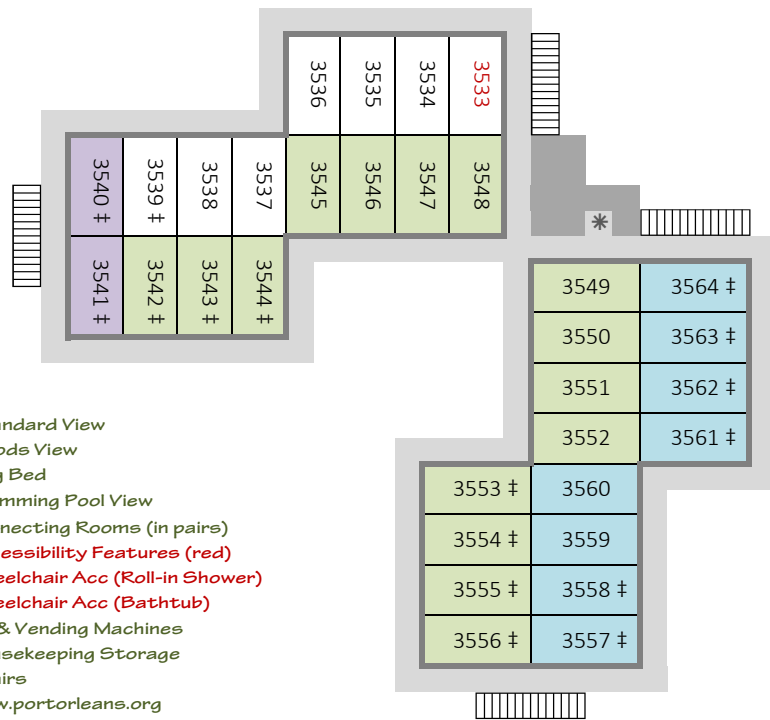

*Disney's Port Orleans Resort - Riverside
Alligator Bayou - Building 26 - Second Floor*

*Disney's Port Orleans Resort - Riverside
Alligator Bayou - Building 27 - First Floor (ground)*

- Preferred Location
- King Bed
- River View
- † Connecting Rooms (in pairs)
- 123 Accessibility Features (red)
- Wheelchair Acc (Roll-in Shower)
- ◊ Wheelchair Acc (Bathtub)
- * Ice & Vending Machines
- Housekeeping Storage
- Stairs
- © www.portorleans.org

*Disney's Port Orleans Resort - Riverside
Alligator Bayou - Building 27 - Second Floor*

*Disney's Port Orleans Resort - Riverside
Alligator Bayou - Building 28 - First Floor (ground)*

*Disney's Port Orleans Resort - Riverside
Alligator Bayou - Building 28 - Second Floor*

- Woods View
- King Bed
- † Connecting Rooms (in pairs)
- 123 Accessibility Features (red)
- Wheelchair Acc (Roll-in Shower)
- ◊ Wheelchair Acc (Bathtub)
- * Ice & Vending Machines
- Housekeeping Storage
- ▤ Stairs
- © www.portorleans.org

*Disney's Port Orleans Resort - Riverside
Alligator Bayou - Building 35 - First Floor (ground)*

- Standard View
- Woods View
- King Bed
- Swimming Pool View
- ‡ Connecting Rooms (in pairs)
- 123 Accessibility Features (red)
- Wheelchair Acc (Roll-in Shower)
- ◊ Wheelchair Acc (Bathtub)
- * Ice & Vending Machines
- Housekeeping Storage
- Stairs
- © www.portorleans.org