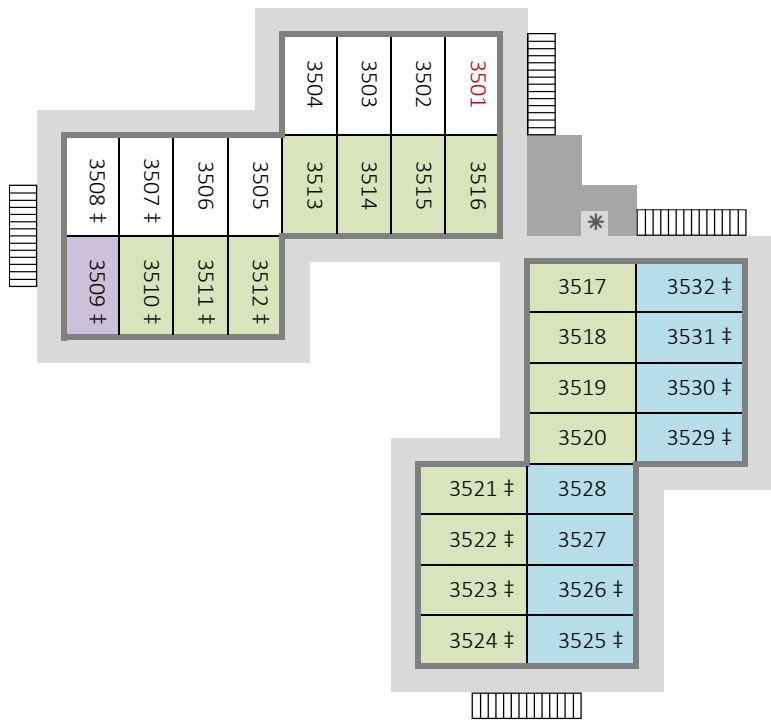

*Disney's Port Orleans Resort - Riverside
Alligator Bayou - Building 26 - Second Floor*

*Disney's Port Orleans Resort - Riverside
Alligator Bayou - Building 27 - First Floor (ground)*

- Preferred Location
- King Bed
- River View
- † Connecting Rooms (in pairs)
- 123 Accessibility Features (red)
- Wheelchair Acc (Roll-in Shower)
- ◊ Wheelchair Acc (Bathtub)
- * Ice & Vending Machines
- Housekeeping Storage
- Stairs
- © www.portorleans.org

*Disney's Port Orleans Resort - Riverside
Alligator Bayou - Building 27 - Second Floor*

*Disney's Port Orleans Resort - Riverside
Alligator Bayou - Building 28 - First Floor (ground)*

*Disney's Port Orleans Resort - Riverside
Alligator Bayou - Building 28 - Second Floor*

*Disney's Port Orleans Resort - Riverside
Alligator Bayou - Building 35 - First Floor (ground)*

- Standard View
- Woods View
- King Bed
- Swimming Pool View
- ‡ Connecting Rooms (in pairs)
- 123 Accessibility Features (red)
- Wheelchair Acc (Roll-in Shower)
- ◊ Wheelchair Acc (Bathtub)
- * Ice & Vending Machines
- Housekeeping Storage
- Stairs
- © www.portorleans.org