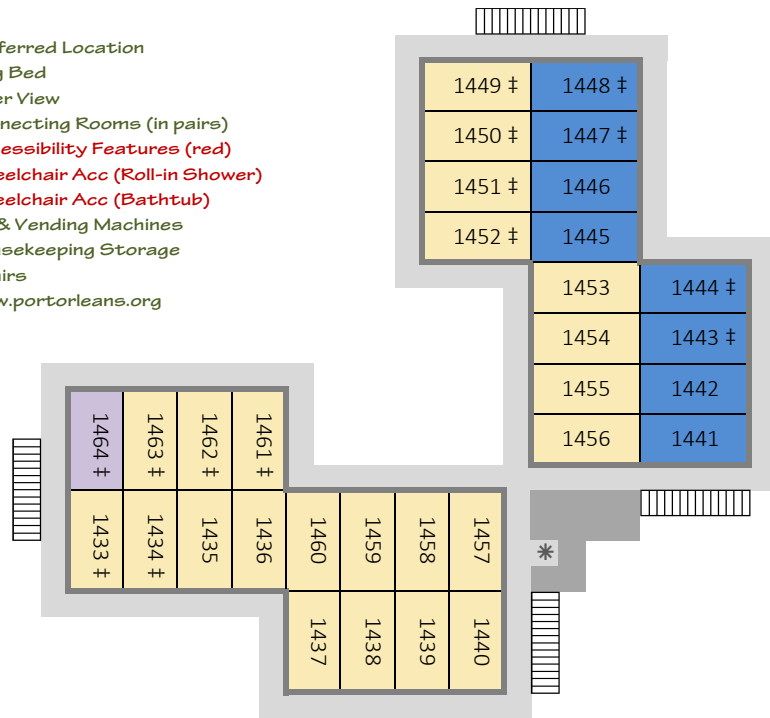

*Disney's Port Orleans Resort - Riverside
 Alligator Bayou - Building 14 - First Floor (ground)*

- Preferred Location
- King Bed
- River View
- † Connecting Rooms (in pairs)
- 123 Accessibility Features (red)
- Wheelchair Acc (Roll-in Shower)
- ◇ Wheelchair Acc (Bathtub)
- * Ice & Vending Machines
- Housekeeping Storage
- Stairs
- © www.portorleans.org

*Disney's Port Orleans Resort - Riverside
 Alligator Bayou - Building 14 - Second Floor*

Disney's Port Orleans Resort Riverside
Alligator Bayou - Building 16 - First Floor (ground)

Disney's Port Orleans Resort - Riverside
Alligator Bayou - Building 16 - Second Floor

Disney's Port Orleans Resort - Riverside
Alligator Bayou - Building 17 - First Floor (ground)

Disney's Port Orleans Resort - Riverside
Alligator Bayou - Building 17 - Second Floor

- Standard View
- Woods View
- King Bed
- Swimming Pool View
- ‡ Connecting Rooms (in pairs)
- 123 Accessibility Features (red)
- Wheelchair Acc (Roll-in Shower)
- ◇ Wheelchair Acc (Bathtub)
- * Ice & Vending Machines
- Housekeeping Storage
- Stairs
- © www.portorleans.org

Disney's Port Orleans Resort - Riverside
Alligator Bayou - Building 1B - First Floor (ground)

Disney's Port Orleans Resort - Riverside
Alligator Bayou - Building 1B - Second Floor

Disney's Port Orleans Resort - Riverside
Alligator Bayou - Building 24 - First Floor (ground)