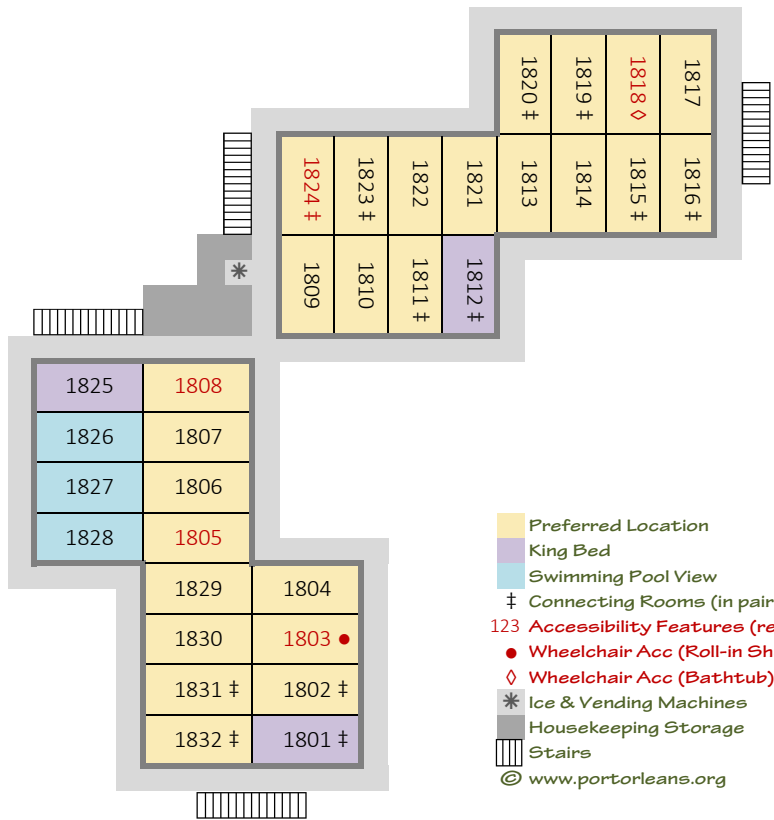

*Disney's Port Orleans Resort - Riverside
 Alligator Bayou - Building 14 - First Floor (ground)*

- Preferred Location
- King Bed
- River View
- † Connecting Rooms (in pairs)
- 123 Accessibility Features (red)
- Wheelchair Acc (Roll-in Shower)
- ◇ Wheelchair Acc (Bathtub)
- * Ice & Vending Machines
- Housekeeping Storage
- Stairs
- © www.portorleans.org

*Disney's Port Orleans Resort - Riverside
 Alligator Bayou - Building 14 - Second Floor*

Disney's Port Orleans Resort Riverside
Alligator Bayou - Building 16 - First Floor (ground)

Disney's Port Orleans Resort - Riverside
Alligator Bayou - Building 16 - Second Floor

Disney's Port Orleans Resort - Riverside
Alligator Bayou - Building 17 - First Floor (ground)

Disney's Port Orleans Resort - Riverside
Alligator Bayou - Building 17 - Second Floor

- Standard View
- Woods View
- King Bed
- Swimming Pool View
- ‡ Connecting Rooms (in pairs)
- 123 Accessibility Features (red)
- Wheelchair Acc (Roll-in Shower)
- ◇ Wheelchair Acc (Bathtub)
- * Ice & Vending Machines
- Housekeeping Storage
- Stairs
- © www.portorleans.org

Disney's Port Orleans Resort - Riverside
Alligator Bayou - Building 1B - First Floor (ground)

Disney's Port Orleans Resort - Riverside
Alligator Bayou - Building 1B - Second Floor

Disney's Port Orleans Resort - Riverside
Alligator Bayou - Building 24 - First Floor (ground)