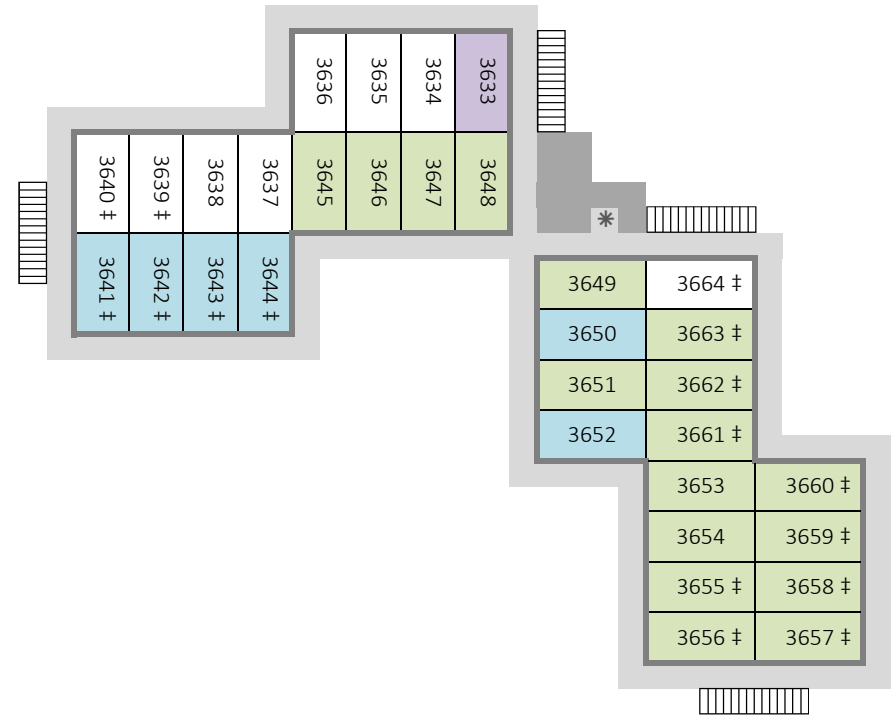

*Disney's Port Orleans Resort - Riverside
Alligator Bayou - Building 35 - First Floor (ground)*

- Standard View
- Woods View
- King Bed
- Swimming Pool View
- ‡ Connecting Rooms (in pairs)
- 123 Accessibility Features (red)
- Wheelchair Acc (Roll-in Shower)
- ◊ Wheelchair Acc (Bathtub)
- * Ice & Vending Machines
- Housekeeping Storage
- Stairs
- © www.portorleans.org

*Disney's Port Orleans Resort - Riverside
Alligator Bayou - Building 35 - Second Floor*

- Standard View
- Woods View
- King Bed
- Swimming Pool View
- ‡ Connecting Rooms (in pairs)
- 123 Accessibility Features (red)
- Wheelchair Acc (Roll-in Shower)
- ◊ Wheelchair Acc (Bathtub)
- * Ice & Vending Machines
- Housekeeping Storage
- Stairs
- © www.portorleans.org

*Disney's Port Orleans Resort - Riverside
Alligator Bayou - Building 36 - First Floor (ground)*

*Disney's Port Orleans Resort - Riverside
Alligator Bayou - Building 36 - Second Floor*

- Standard View
- Woods View
- King Bed
- ‡ Connecting Rooms (in pairs)
- 123 Accessibility Features (red)
- Wheelchair Acc (Roll-in Shower)
- ◆ Wheelchair Acc (Bathtub)
- * Ice & Vending Machines
- Housekeeping Storage
- ▤ Stairs
- © www.portorleans.org