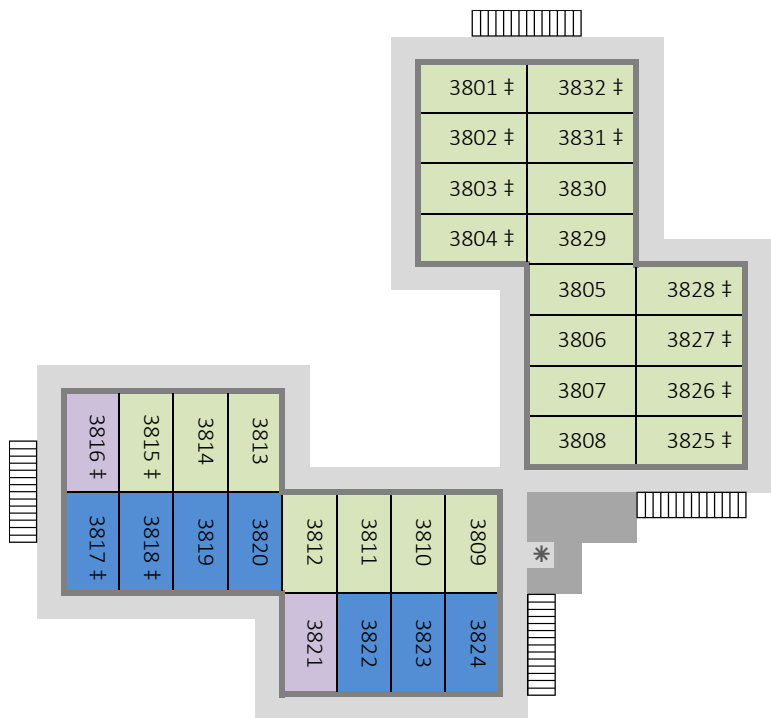

*Disney's Port Orleans Resort - Riverside
Alligator Bayou - Building 35 - Second Floor*

- Standard View
- Woods View
- King Bed
- Swimming Pool View
- ‡ Connecting Rooms (in pairs)
- 123 Accessibility Features (red)
- Wheelchair Acc (Roll-in Shower)
- ◊ Wheelchair Acc (Bathtub)
- * Ice & Vending Machines
- Housekeeping Storage
- Stairs
- © www.portorleans.org

*Disney's Port Orleans Resort - Riverside
Alligator Bayou - Building 36 - First Floor (ground)*

*Disney's Port Orleans Resort - Riverside
Alligator Bayou - Building 36 - Second Floor*

- Standard View
- Woods View
- King Bed
- ‡ Connecting Rooms (in pairs)
- 123 Accessibility Features (red)
- Wheelchair Acc (Roll-in Shower)
- ◆ Wheelchair Acc (Bathtub)
- * Ice & Vending Machines
- Housekeeping Storage
- ▤ Stairs
- © www.portorleans.org

*Disney's Port Orleans Resort - Riverside
Alligator Bayou - Building 37 - First Floor (ground)*

*Disney's Port Orleans Resort - Riverside
Alligator Bayou - Building 37 - Second Floor*

Disney's Port Orleans Resort - Riverside
Alligator Bayou - Building 3B - First Floor (ground)