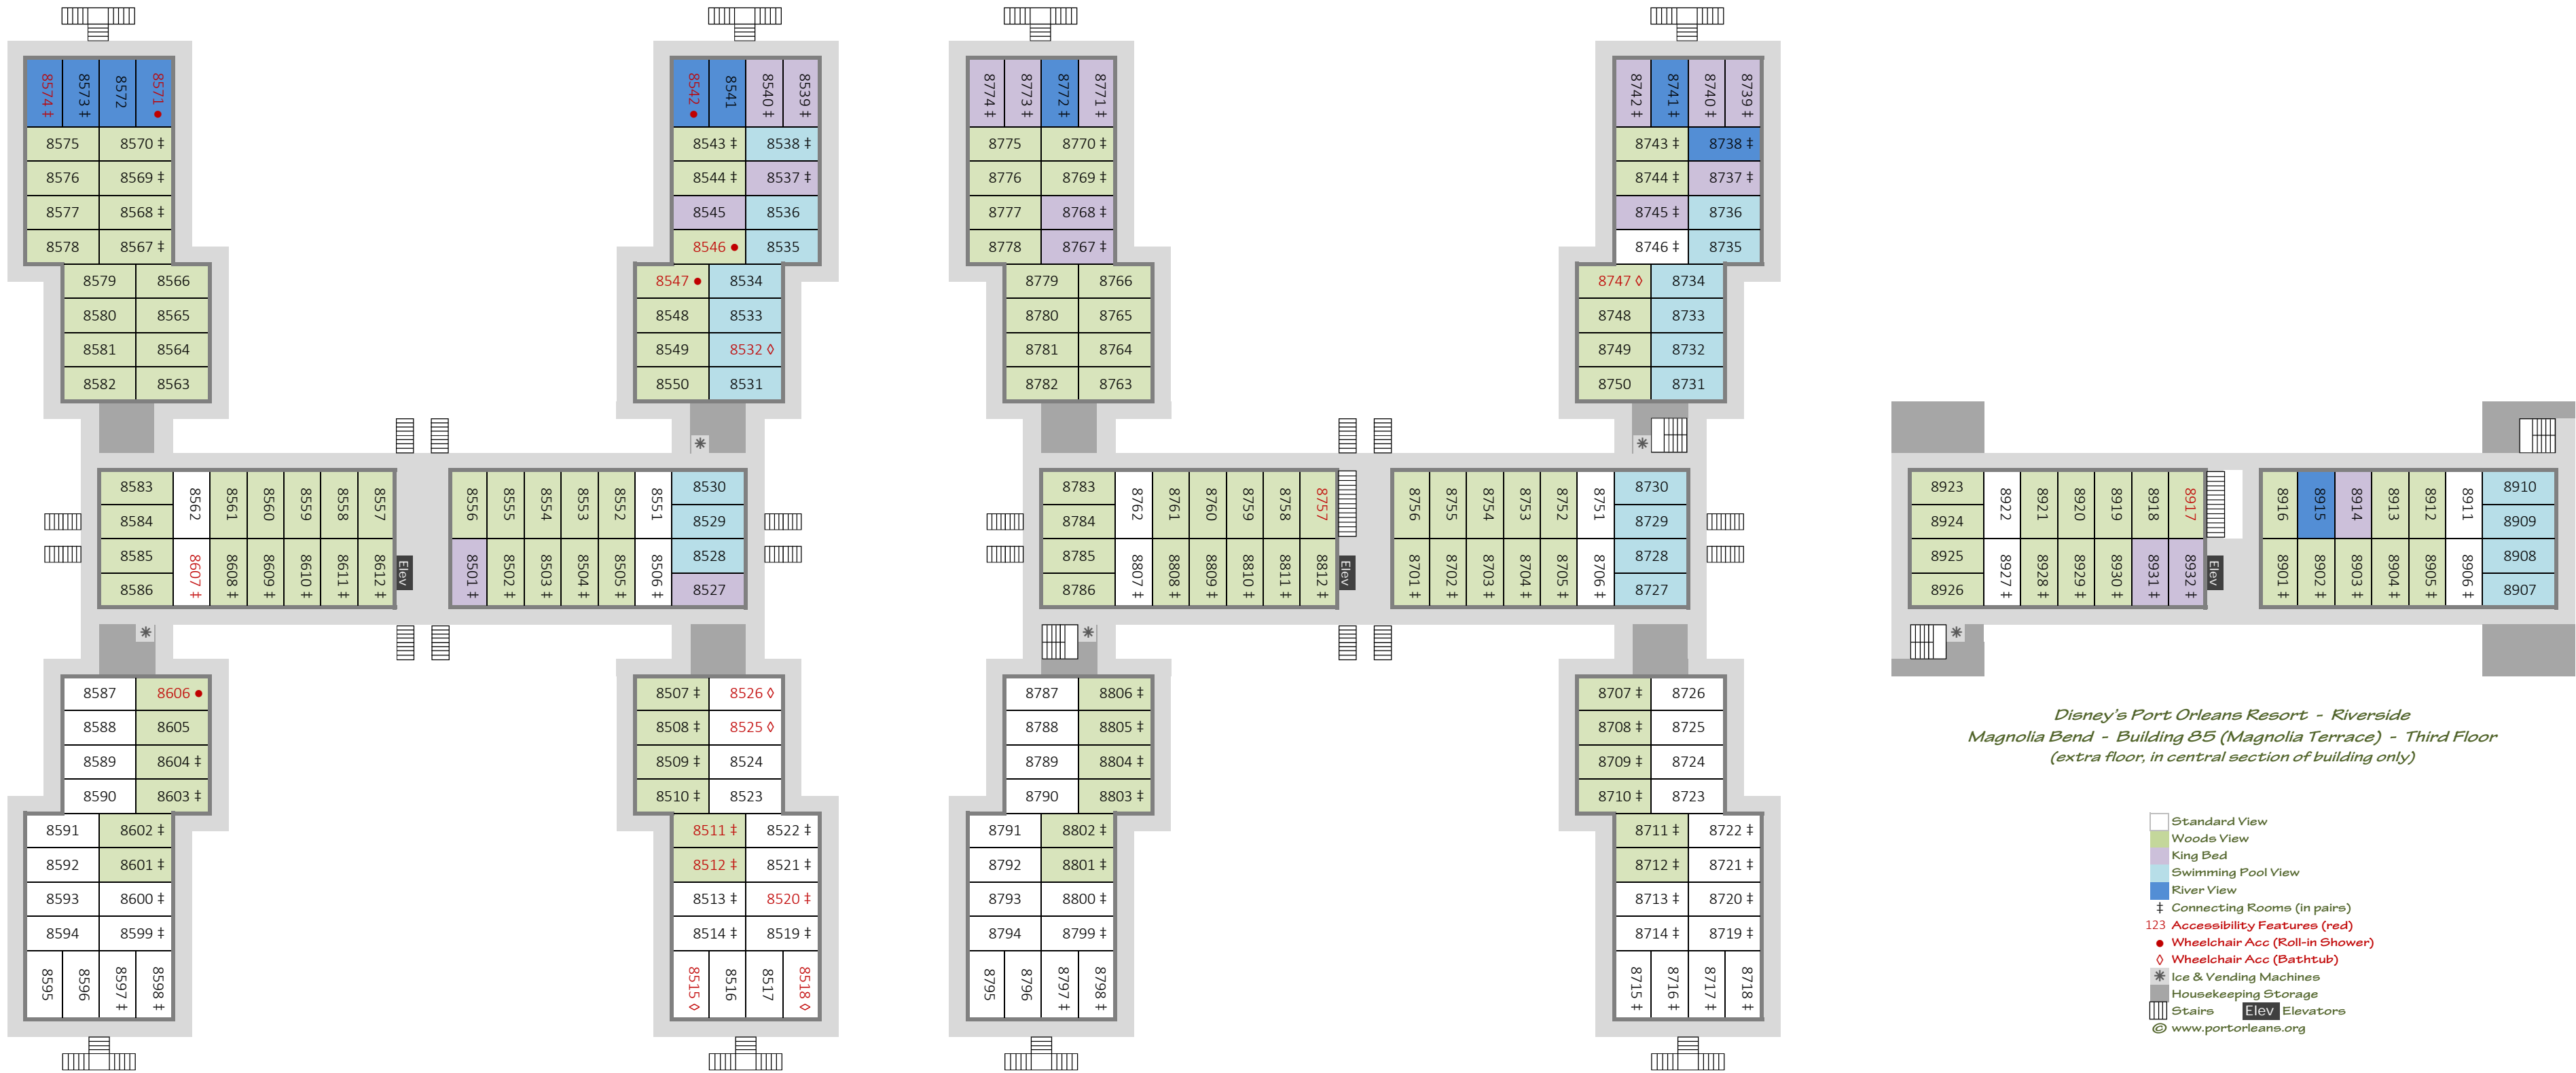

- Standard View
- Woods View
- King Bed
- Swimming Pool View
- River View
- ‡ Connecting Rooms (in pairs)
- 123 Accessibility Features (red)
- Wheelchair Acc (Roll-in Shower)
- ◇ Wheelchair Acc (Bathtub)
- * Ice & Vending Machines
- Housekeeping Storage
- Stairs Elevators
- © www.portorleans.org

Disney's Port Orleans Resort - Riverside
Magnolia Bend - Building 80 (Acadian House) - First Floor (ground)

Disney's Port Orleans Resort - Riverside
Magnolia Bend - Building 80 (Acadian House) - Third Floor
(extra floor, in central section of building only)

Disney's Port Orleans Resort - Riverside
Magnolia Bend - Building 80 (Acadian House) - Second Floor

Disney's Port Orleans Resort - Riverside
Magnolia Bend - Building B5 (Magnolia Terrace) - First Floor (ground)

Disney's Port Orleans Resort - Riverside
Magnolia Bend - Building B5 (Magnolia Terrace) - Second Floor

Disney's Port Orleans Resort - Riverside
Magnolia Bend - Building B5 (Magnolia Terrace) - Third Floor
(extra floor, in central section of building only)