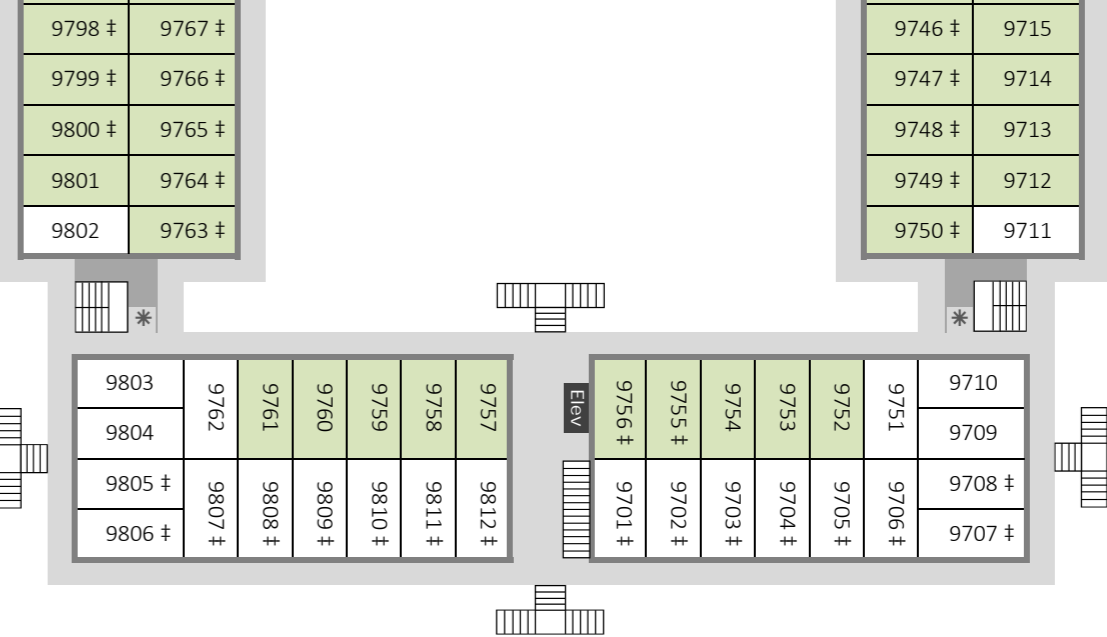

Disney's Port Orleans Resort - Riverside - ROYAL GUEST ROOMS
Magnolia Bend - Building 95 (Parterre Place) - Second Floor