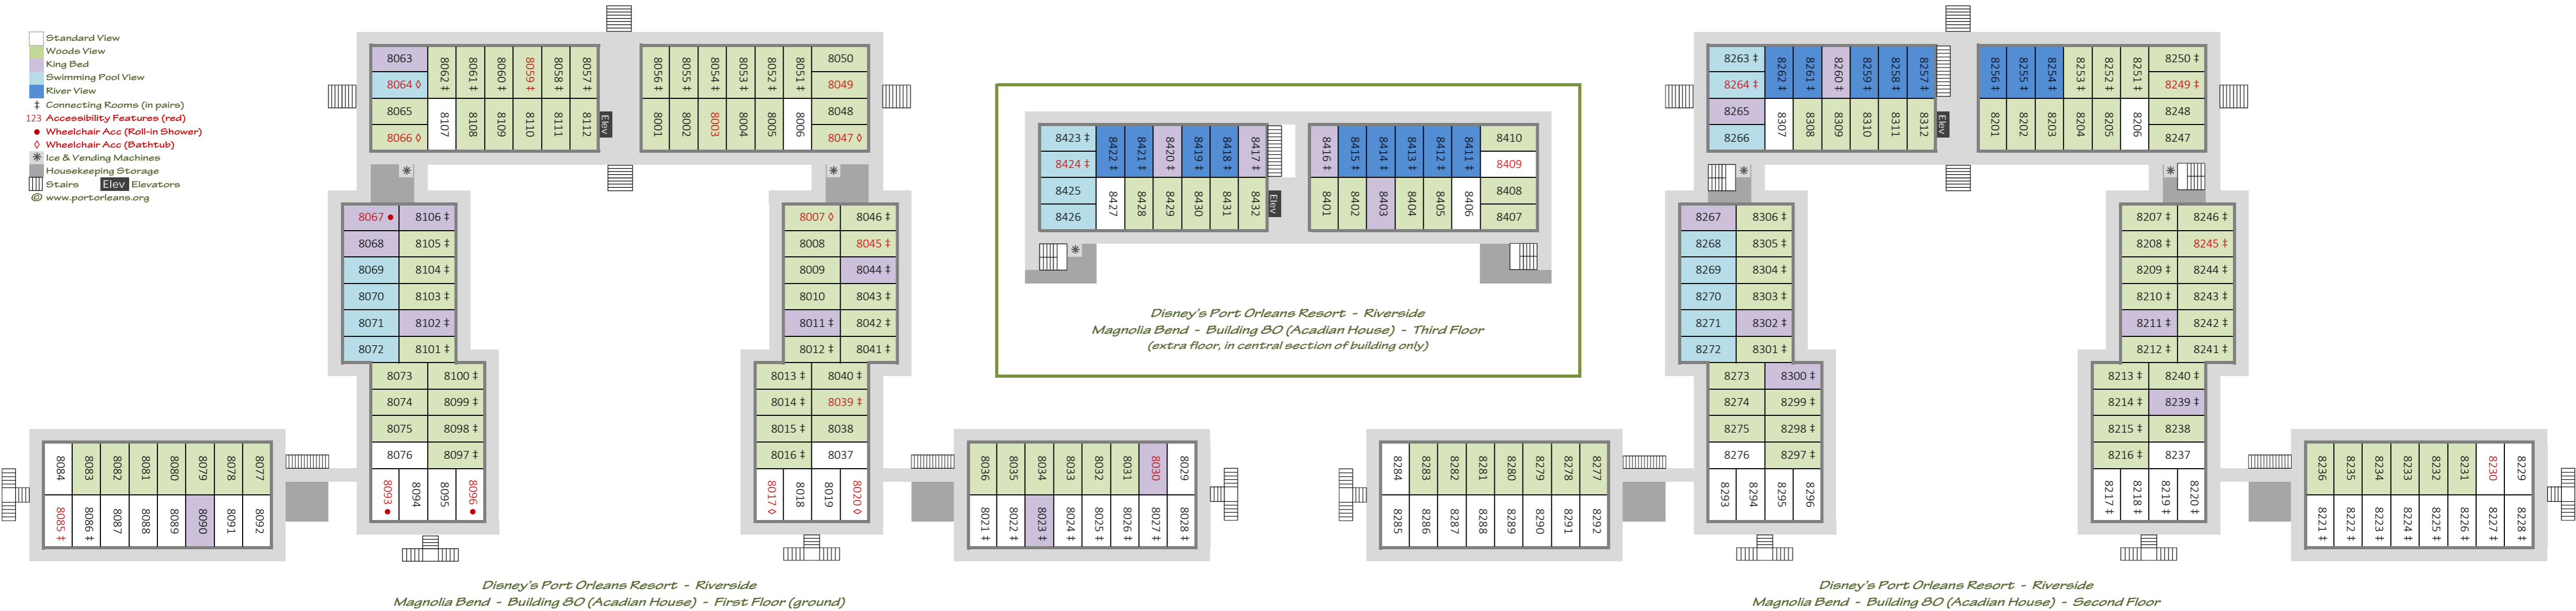

- Standard View
- Woods View
- King Bed
- Swimming Pool View
- River View
- ‡ Connecting Rooms (in pairs)
- 123 Accessibility Features (red)
- Wheelchair Acc (Roll-in Shower)
- ◇ Wheelchair Acc (Bathtub)
- * Ice & Vending Machines
- Housekeeping Storage
- Stairs Elevators
- © www.portorleans.org

Disney's Port Orleans Resort - Riverside
Magnolia Bend - Building 80 (Acadian House) - First Floor (ground)

Disney's Port Orleans Resort - Riverside
Magnolia Bend - Building 80 (Acadian House) - Third Floor
(extra floor, in central section of building only)

Disney's Port Orleans Resort - Riverside
Magnolia Bend - Building 80 (Acadian House) - Second Floor

Disney's Port Orleans Resort - Riverside
Magnolia Bend - Building B5 (Magnolia Terrace) - First Floor (ground)

Disney's Port Orleans Resort - Riverside
Magnolia Bend - Building B5 (Magnolia Terrace) - Second Floor

Disney's Port Orleans Resort - Riverside
Magnolia Bend - Building B5 (Magnolia Terrace) - Third Floor
(extra floor, in central section of building only)