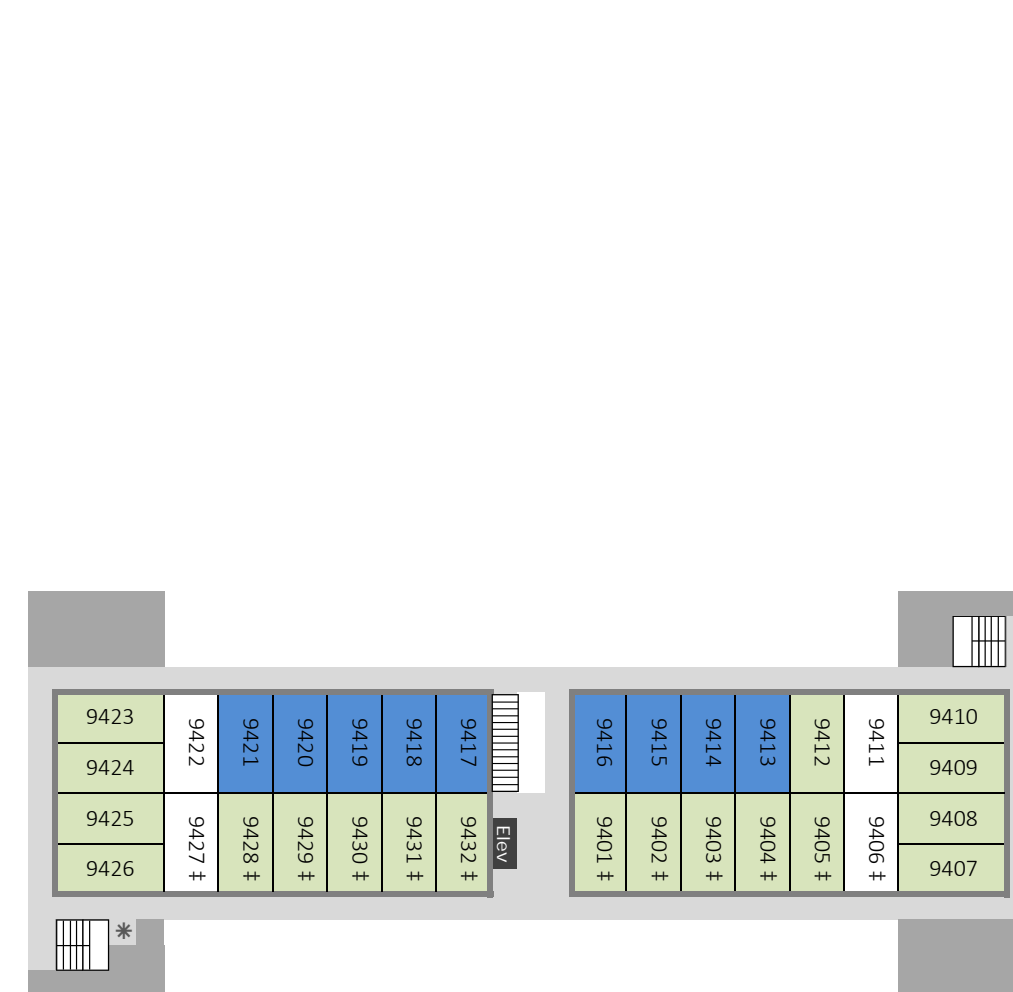

Disney's Port Orleans Resort - Riverside
Magnolia Bend - Building 80 (Acadian House) - First Floor (ground)

Disney's Port Orleans Resort - Riverside
Magnolia Bend - Building 80 (Acadian House) - Third Floor
(extra floor, in central section of building only)

Disney's Port Orleans Resort - Riverside
Magnolia Bend - Building 80 (Acadian House) - Second Floor

Disney's Port Orleans Resort - Riverside
Magnolia Bend - Building B5 (Magnolia Terrace) - First Floor (ground)

Disney's Port Orleans Resort - Riverside
Magnolia Bend - Building B5 (Magnolia Terrace) - Second Floor

Disney's Port Orleans Resort - Riverside
Magnolia Bend - Building B5 (Magnolia Terrace) - Third Floor
(extra floor, in central section of building only)

Disney's Port Orleans Resort - Riverside - ROYAL GUEST ROOMS
Magnolia Bend - Building 90 (Oak Manor) - First Floor (ground)

Disney's Port Orleans Resort - Riverside - ROYAL GUEST ROOMS
Magnolia Bend - Building 90 (Oak Manor) - Second Floor