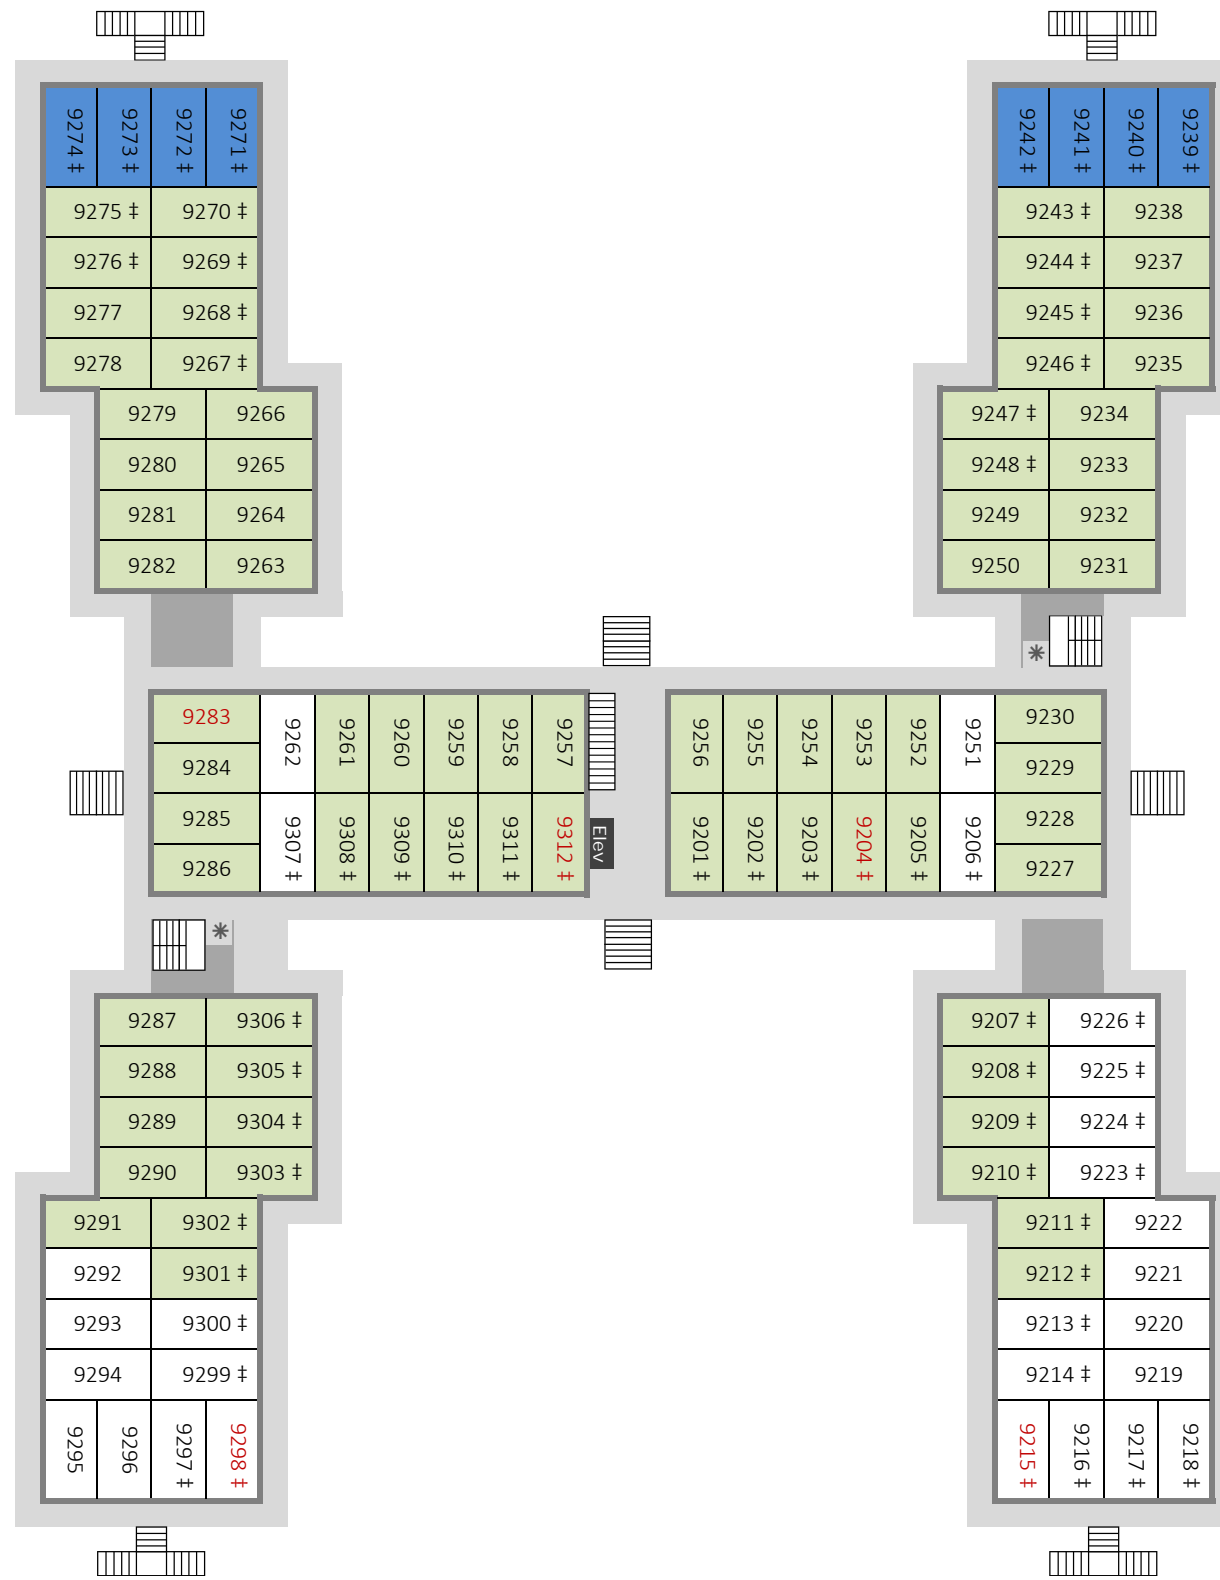

Disney's Port Orleans Resort - Riverside - ROYAL GUEST ROOMS
Magnolia Bend - Building 90 (Oak Manor) - Second Floor