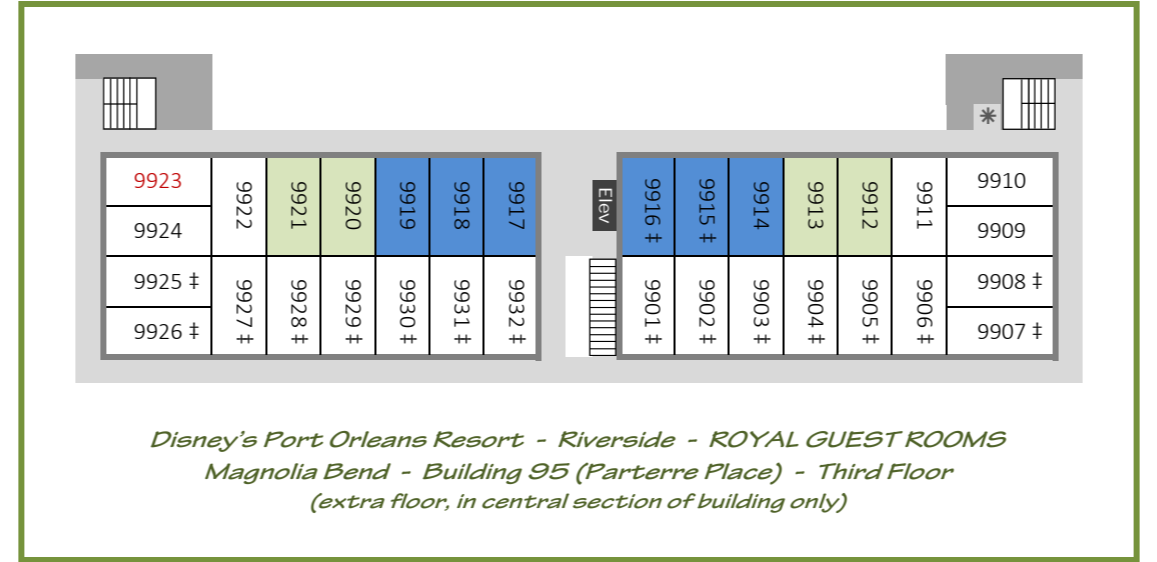

Disney's Port Orleans Resort - Riverside - ROYAL GUEST ROOMS
Magnolia Bend - Building 95 (Parterre Place) - Third Floor
(extra floor, in central section of building only)