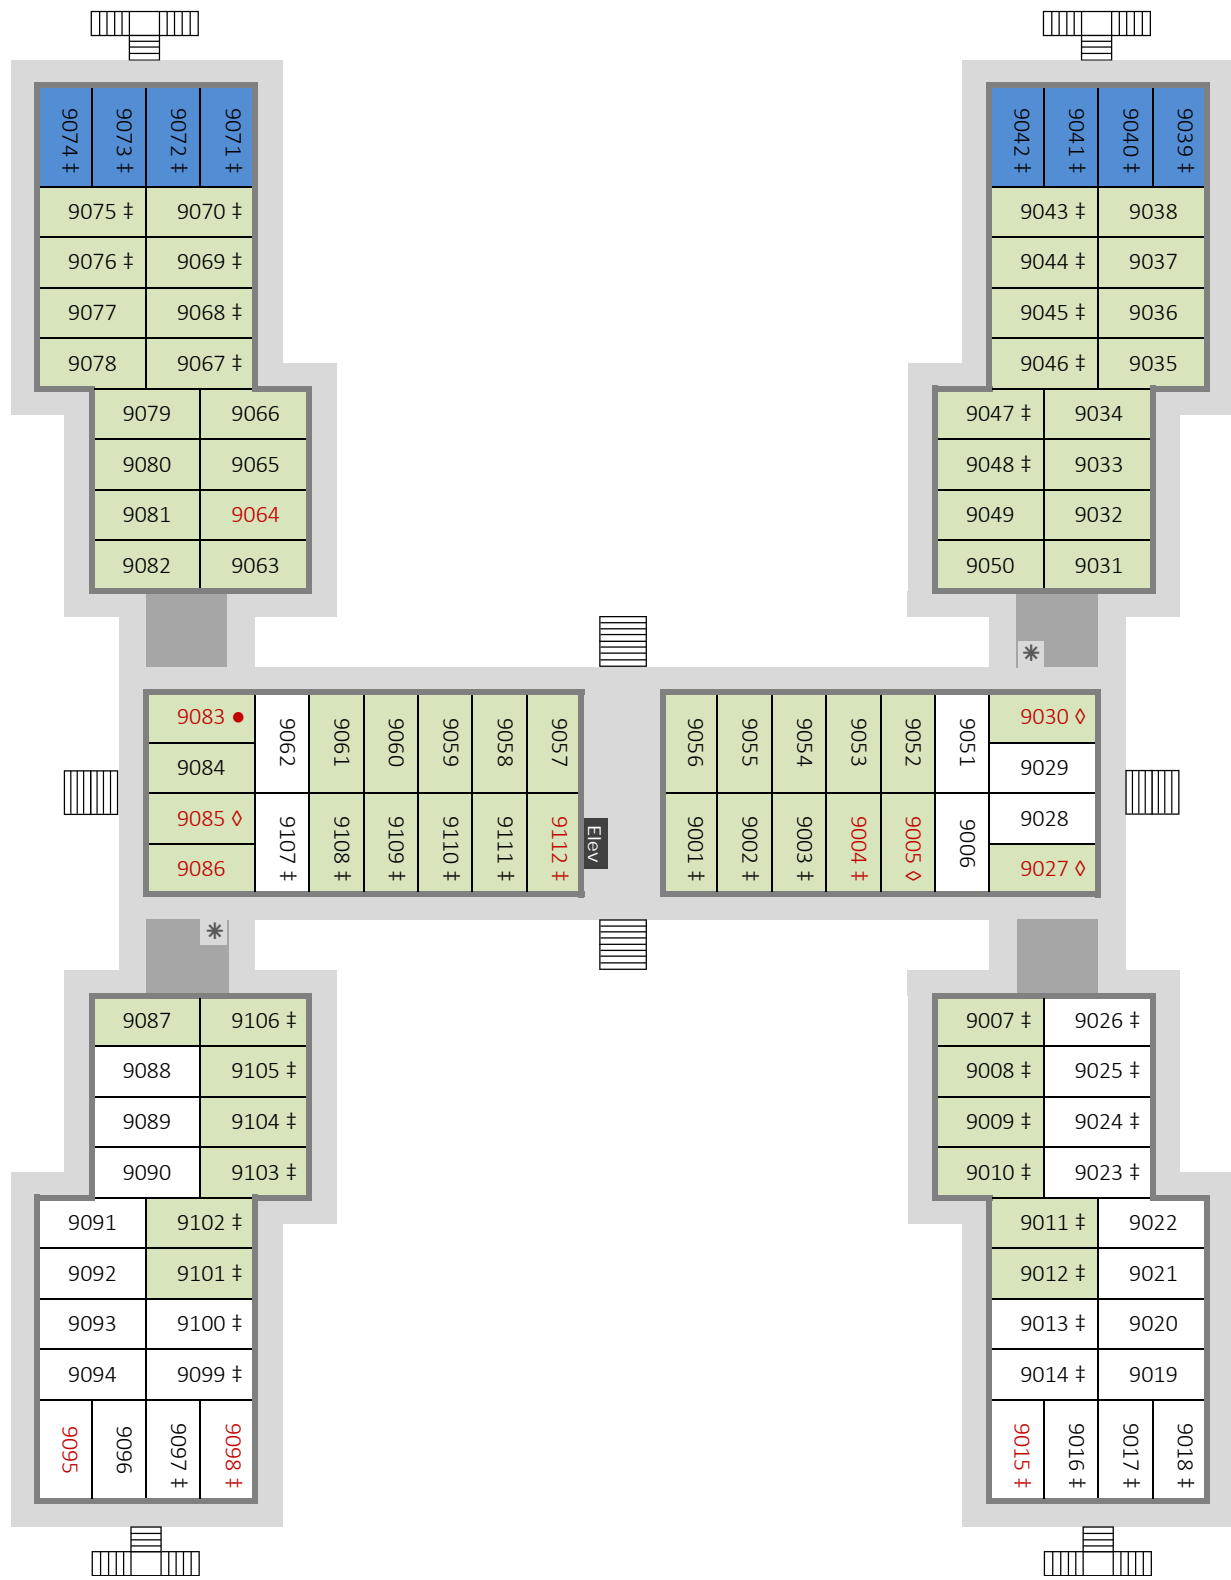

Disney's Port Orleans Resort - Riverside
Magnolia Bend - Building 80 (Acadian House) - First Floor (ground)

Disney's Port Orleans Resort - Riverside
Magnolia Bend - Building 80 (Acadian House) - Third Floor
(extra floor, in central section of building only)

Disney's Port Orleans Resort - Riverside
Magnolia Bend - Building 80 (Acadian House) - Second Floor

Disney's Port Orleans Resort - Riverside
Magnolia Bend - Building B5 (Magnolia Terrace) - First Floor (ground)

Disney's Port Orleans Resort - Riverside
Magnolia Bend - Building B5 (Magnolia Terrace) - Second Floor

Disney's Port Orleans Resort - Riverside
Magnolia Bend - Building B5 (Magnolia Terrace) - Third Floor
(extra floor, in central section of building only)

- Standard View
- Woods View
- King Bed
- Swimming Pool View
- River View
- ‡ Connecting Rooms (in pairs)
- 123 Accessibility Features (red)
- Wheelchair Acc (Roll-in Shower)
- ◇ Wheelchair Acc (Bathtub)
- * Ice & Vending Machines
- Housekeeping Storage
- Stairs Elevators
- © www.portorleans.org